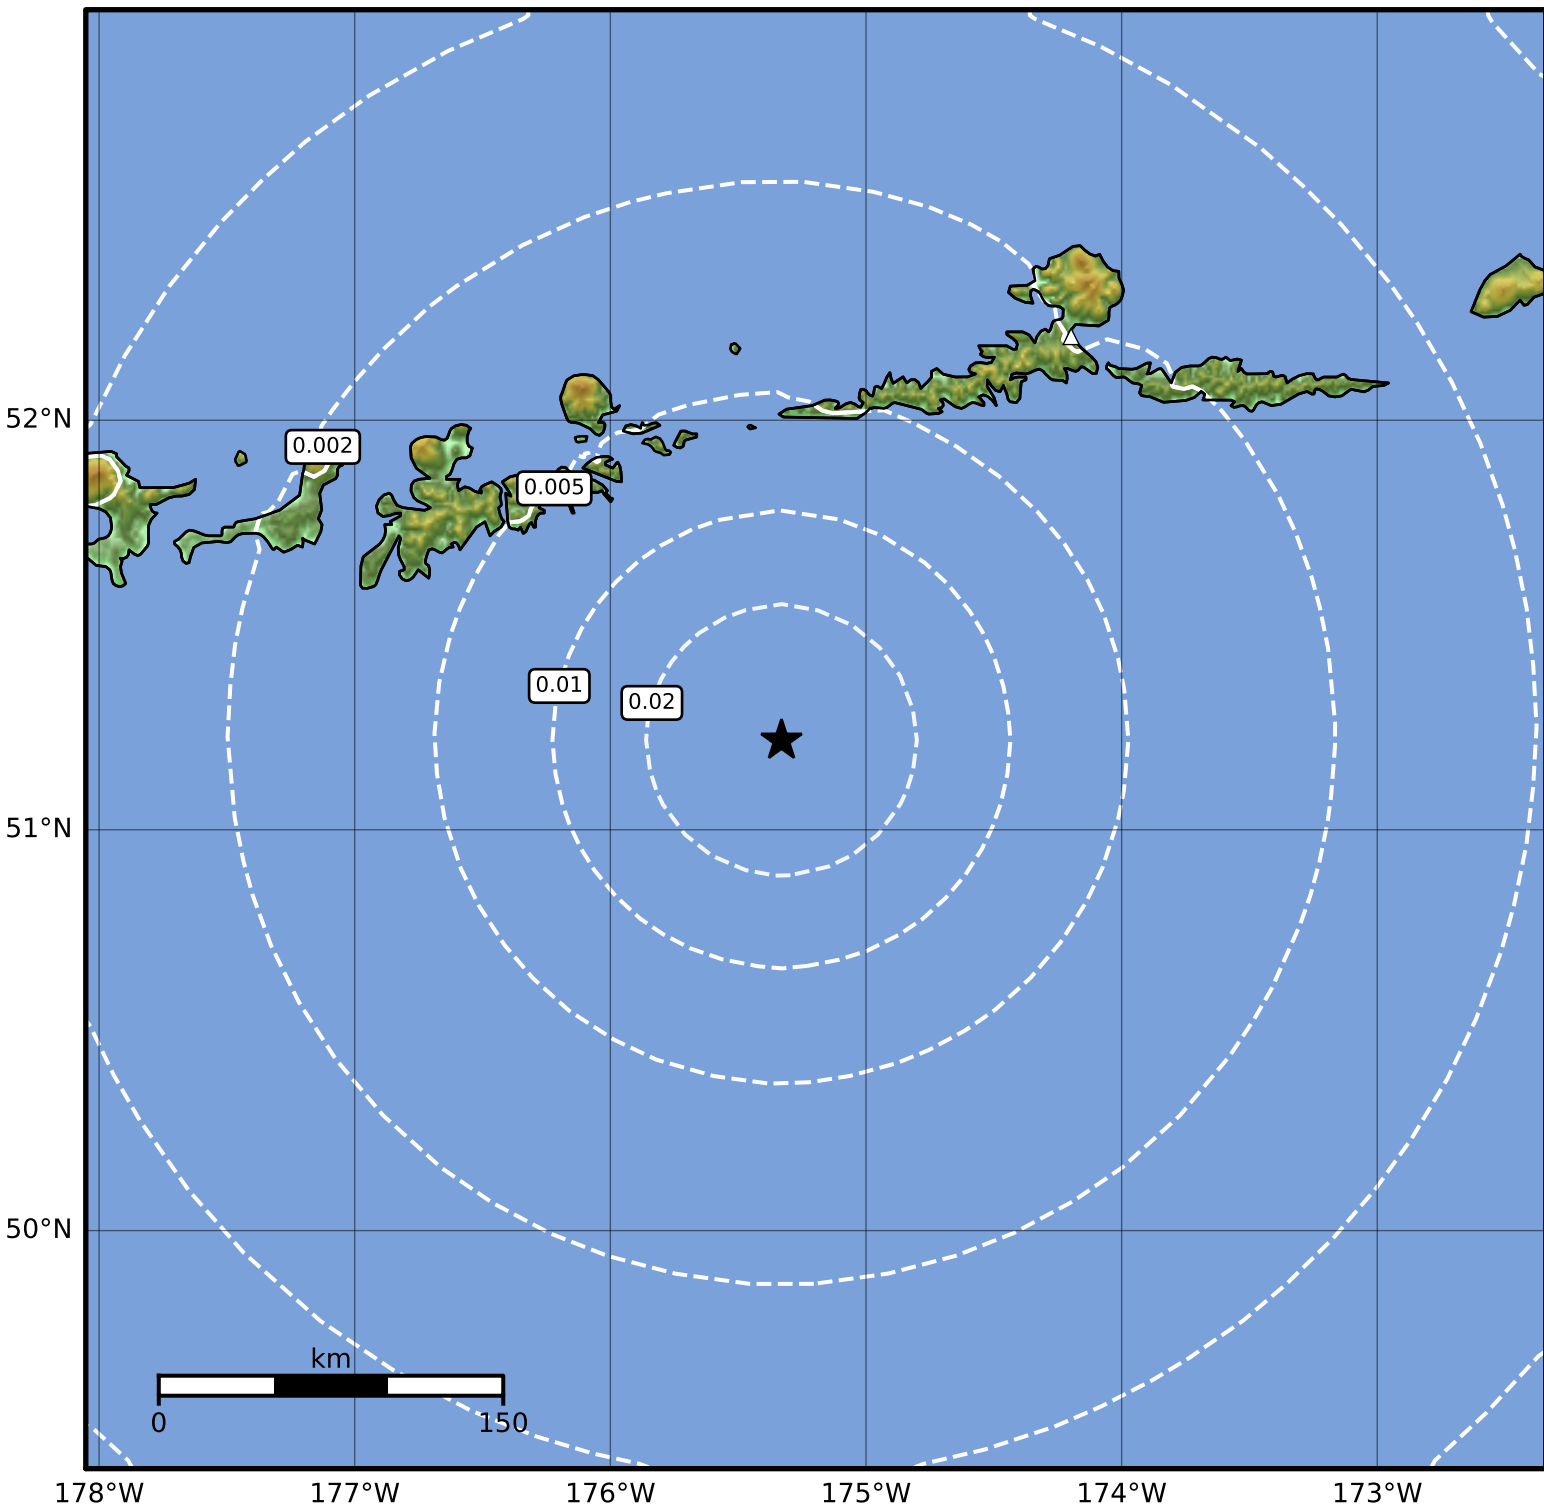

1.0 Second Peak Spectral Acceleration Map Alaska Earthquake Center  
 ShakeMap: 117 km (73 miles) SE of Adak  
 Dec 23, 2023 06:47:34 UTC M3.7 N51.22 W175.33 Depth: 30.4km ID:ak023geipn6y

SA(1.0) (%g)	0.1	0.2	0.5	1	2	5	10	20	50	100	200
--------------	-----	-----	-----	---	---	---	----	----	----	-----	-----

Scale based on Worden et al. (2012)

Version 2: Processed 2023-12-23T16:43:01Z

△ Seismic Instrument ○ Reported Intensity

★ Epicenter