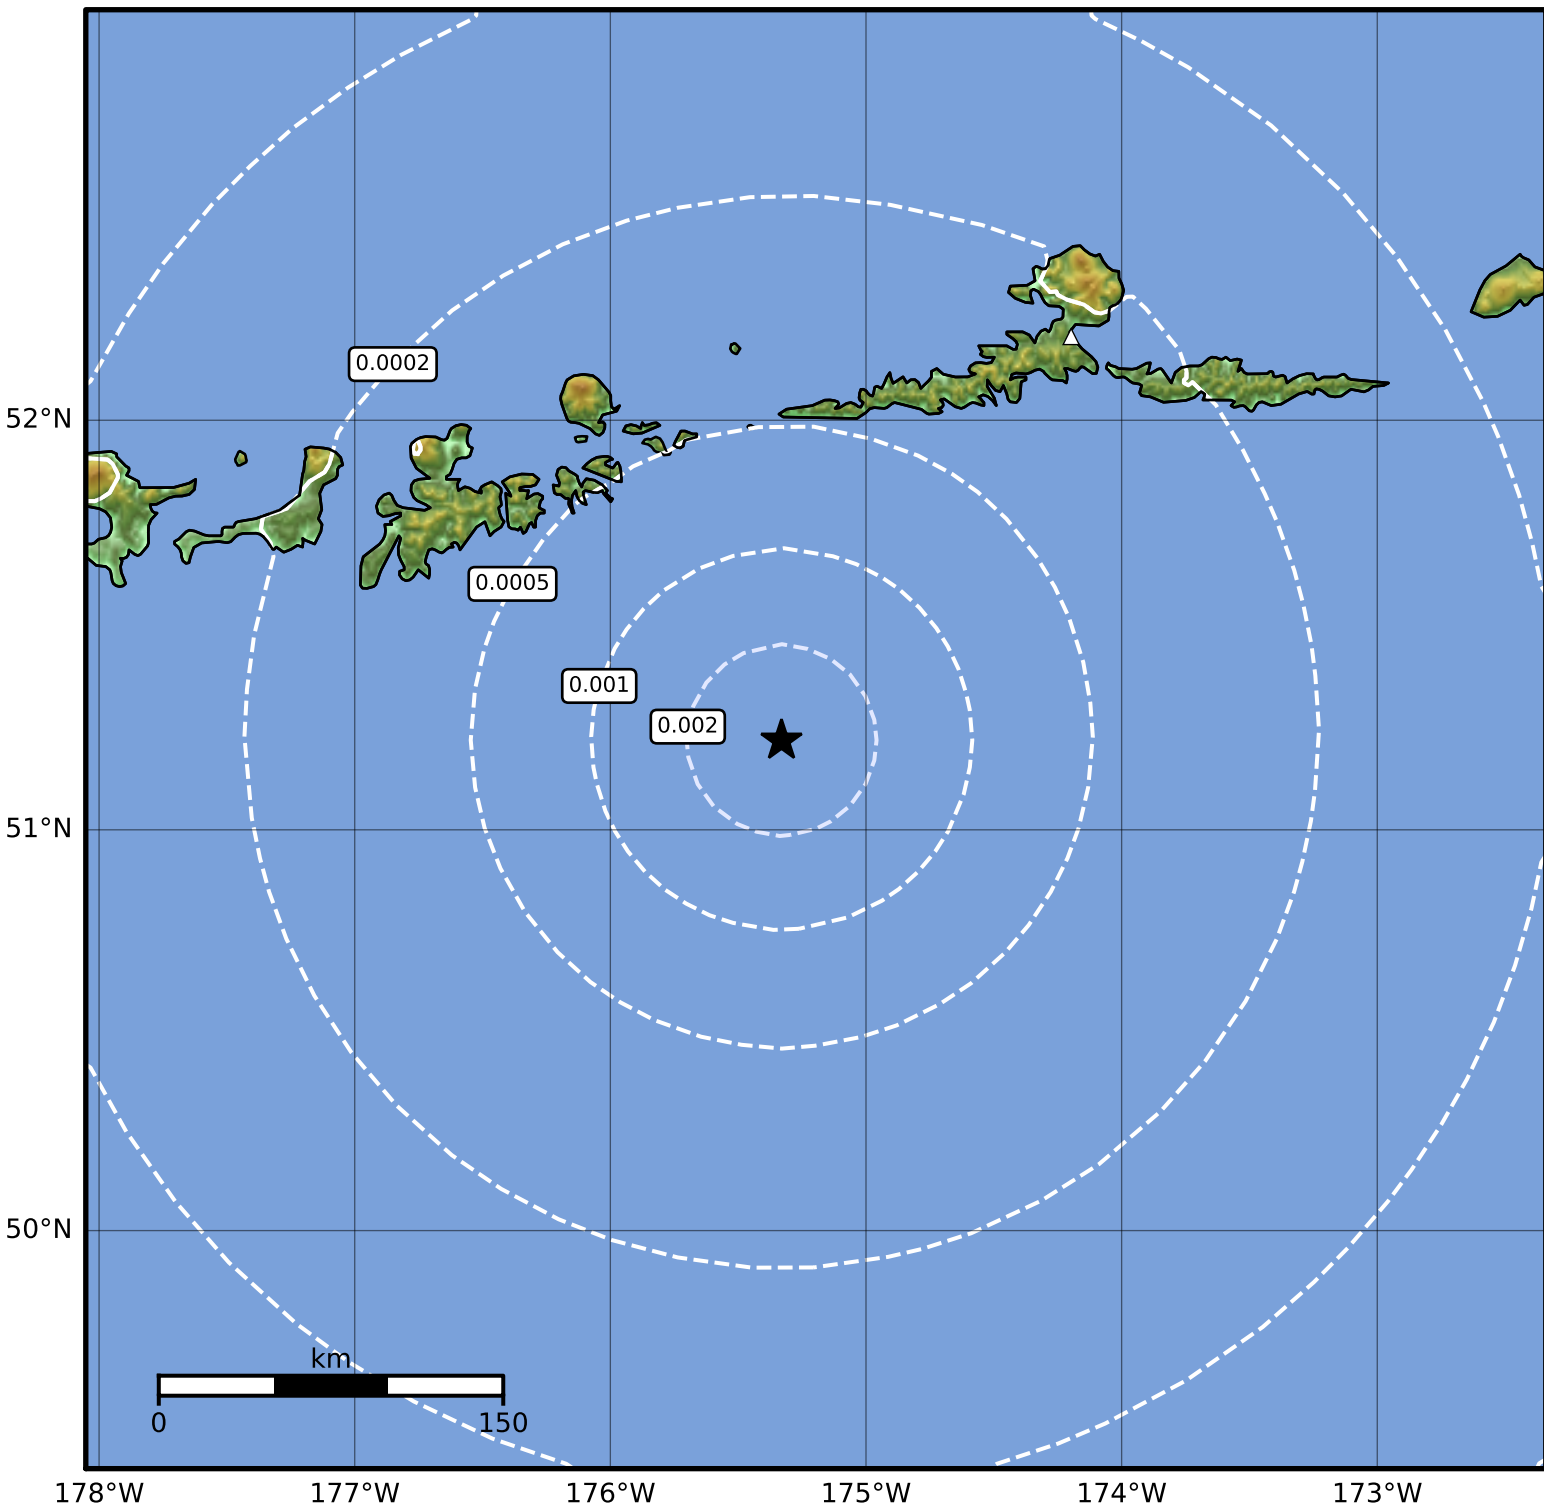

3.0 Second Peak Spectral Acceleration Map Alaska Earthquake Center
 ShakeMap: 117 km (73 miles) SE of Adak
 Dec 23, 2023 06:47:34 UTC M3.7 N51.22 W175.33 Depth: 30.4km ID:ak023geipn6y

SA(3.0) (%g)	0.1	0.2	0.5	1	2	5	10	20	50

Scale based on Worden et al. (2012)

Version 2: Processed 2023-12-23T16:43:01Z

△ Seismic Instrument ○ Reported Intensity

★ Epicenter