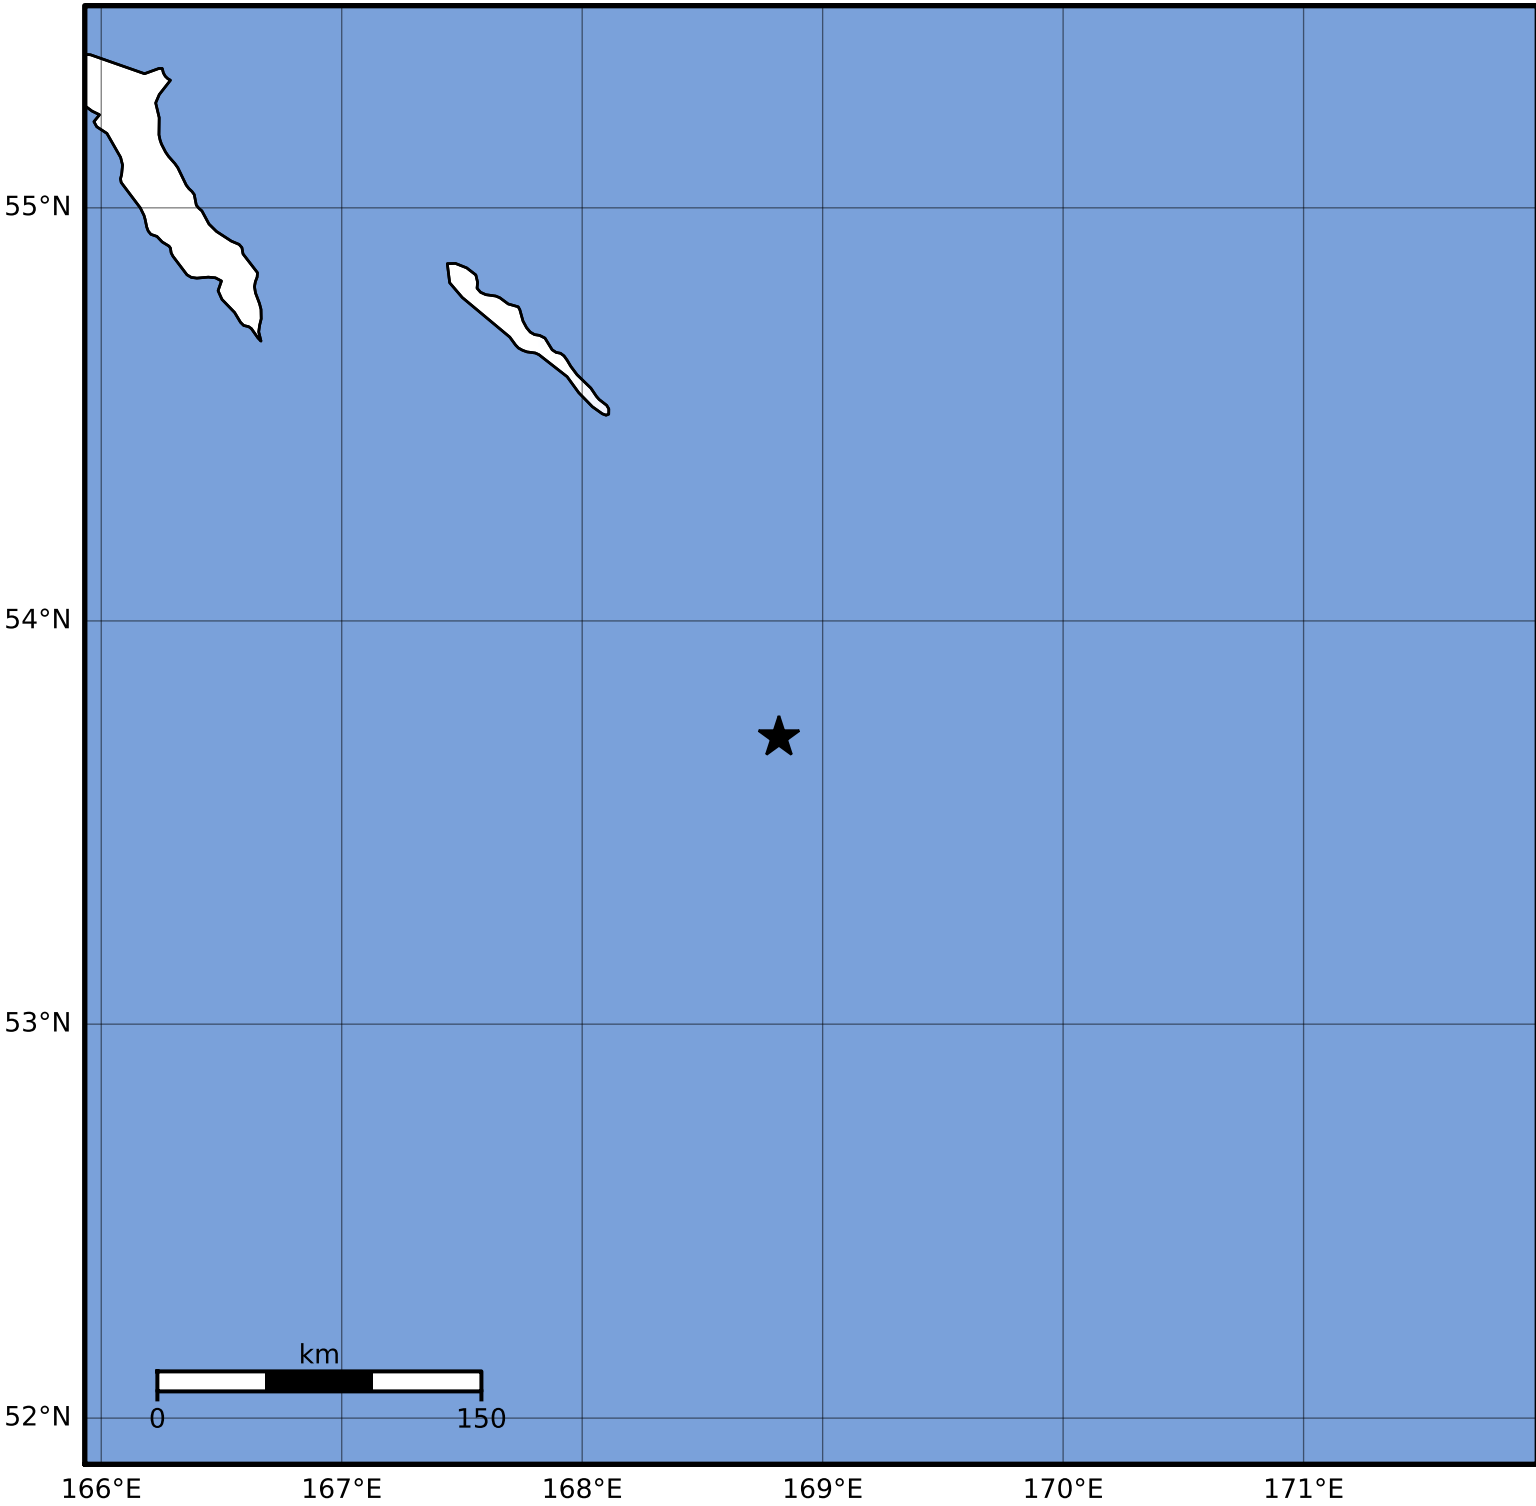

Macroseismic Intensity Map Alaska Earthquake Center
 ShakeMap: 220 km (137 miles) ESE of Bering Is, Komandorsky
 Dec 23, 2023 15:31:05 UTC M3.6 N53.71 E168.82 Depth: 38.2km ID:ak023genz1ug

SHAKING	Not felt	Weak	Light	Moderate	Strong	Very strong	Severe	Violent	Extreme
DAMAGE	None	None	None	Very light	Light	Moderate	Moderate/heavy	Heavy	Very heavy
PGA(%g)	<0.0464	0.297	2.76	6.2	11.5	21.5	40.1	74.7	>139
PGV(cm/s)	<0.0215	0.135	1.41	4.65	9.64	20	41.4	85.8	>178
INTENSITY	I	II-III	IV	V	VI	VII	VIII	IX	X+

Scale based on Worden et al. (2012) Version 1: Processed 2023-12-24T07:52:18Z
 △ Seismic Instrument ○ Reported Intensity ★ Epicenter