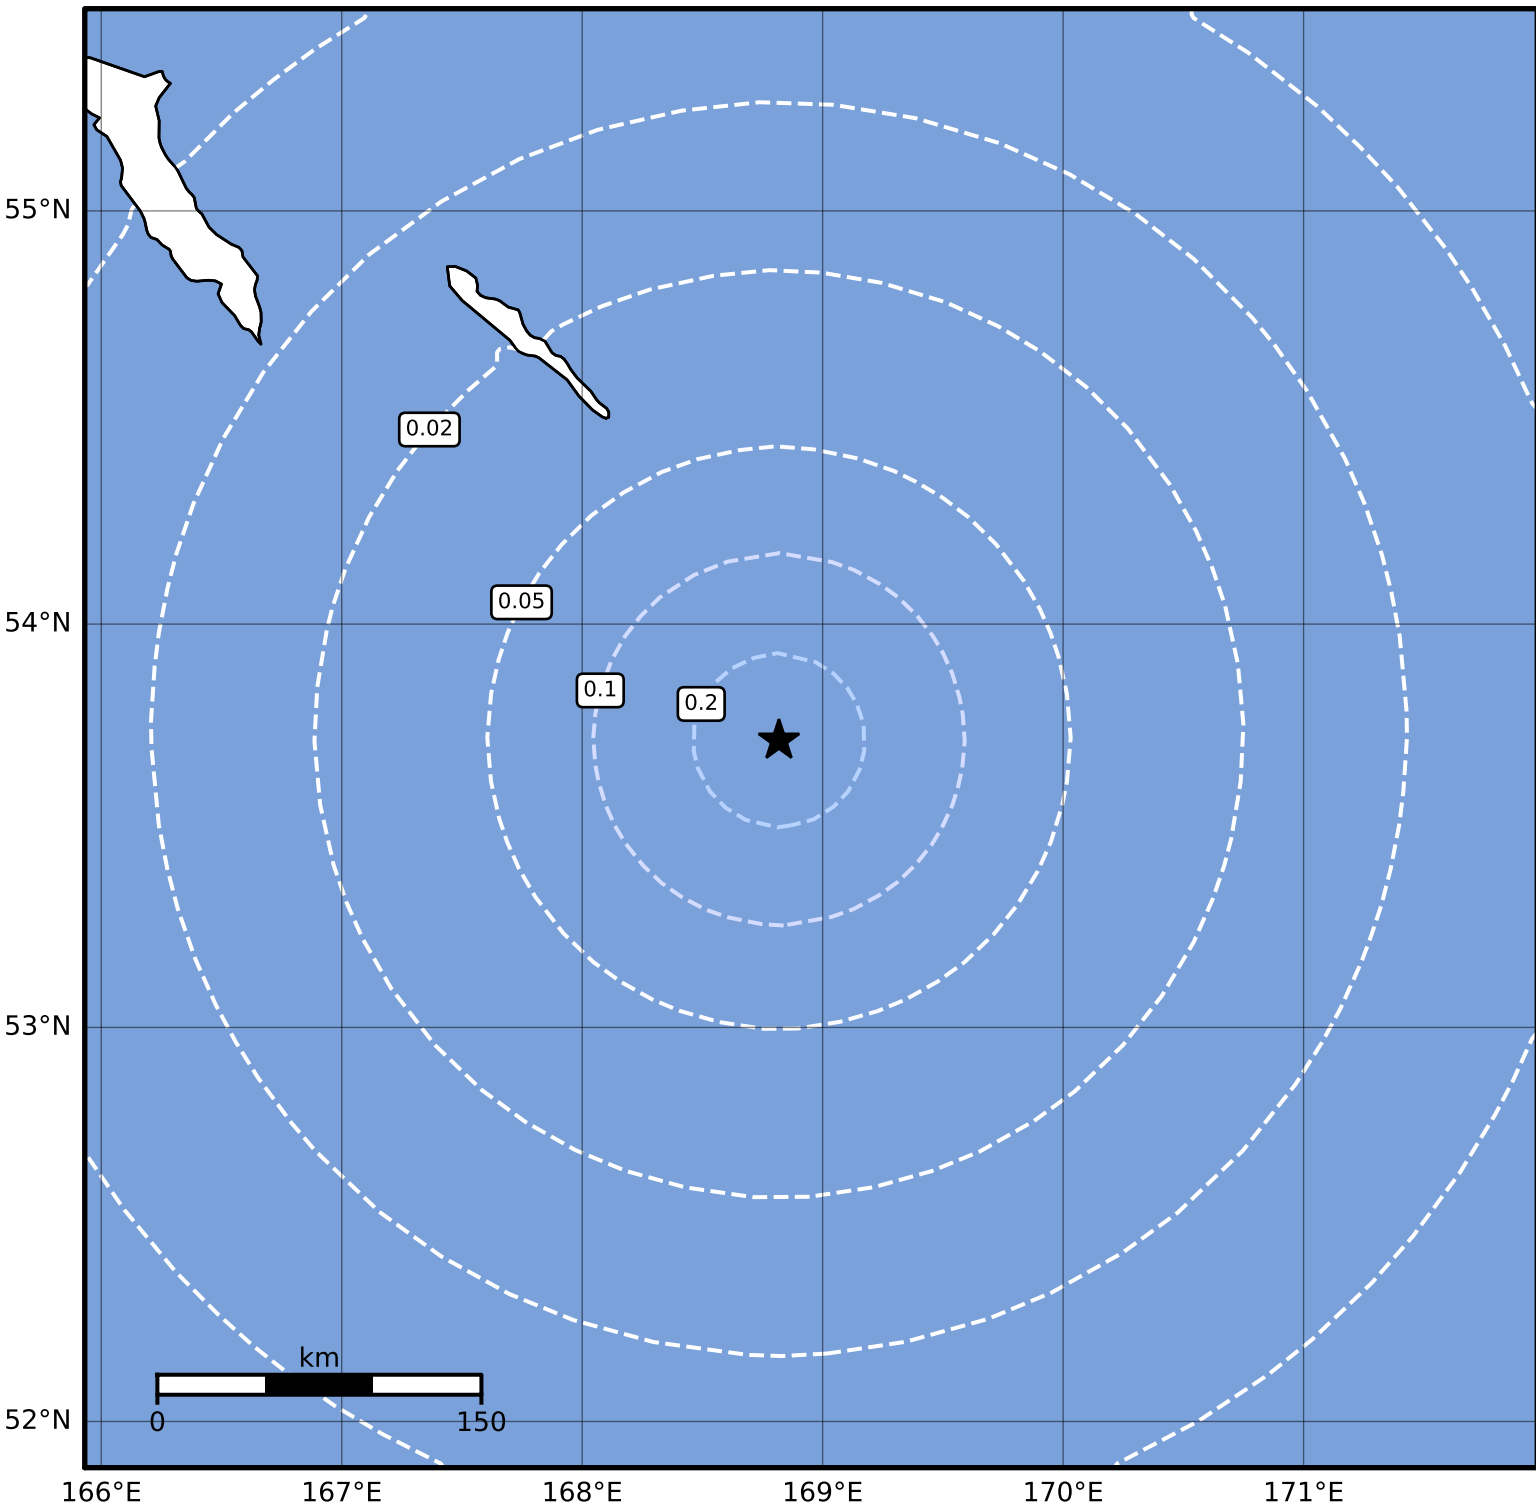

Peak Ground Acceleration Map Alaska Earthquake Center
ShakeMap: 220 km (137 miles) ESE of Bering Is, Komandorsky
Dec 23, 2023 15:31:05 UTC M3.6 N53.71 E168.82 Depth: 38.2km ID:ak023genz1ug

PGA (%g)	0.1	0.2	0.5	1	2	5	10	20	50	100	200
-----------------	------------	------------	------------	----------	----------	----------	-----------	-----------	-----------	------------	------------

Scale based on Worden et al. (2012)

Version 1: Processed 2023-12-24T07:52:18Z

△ Seismic Instrument ○ Reported Intensity

★ Epicenter