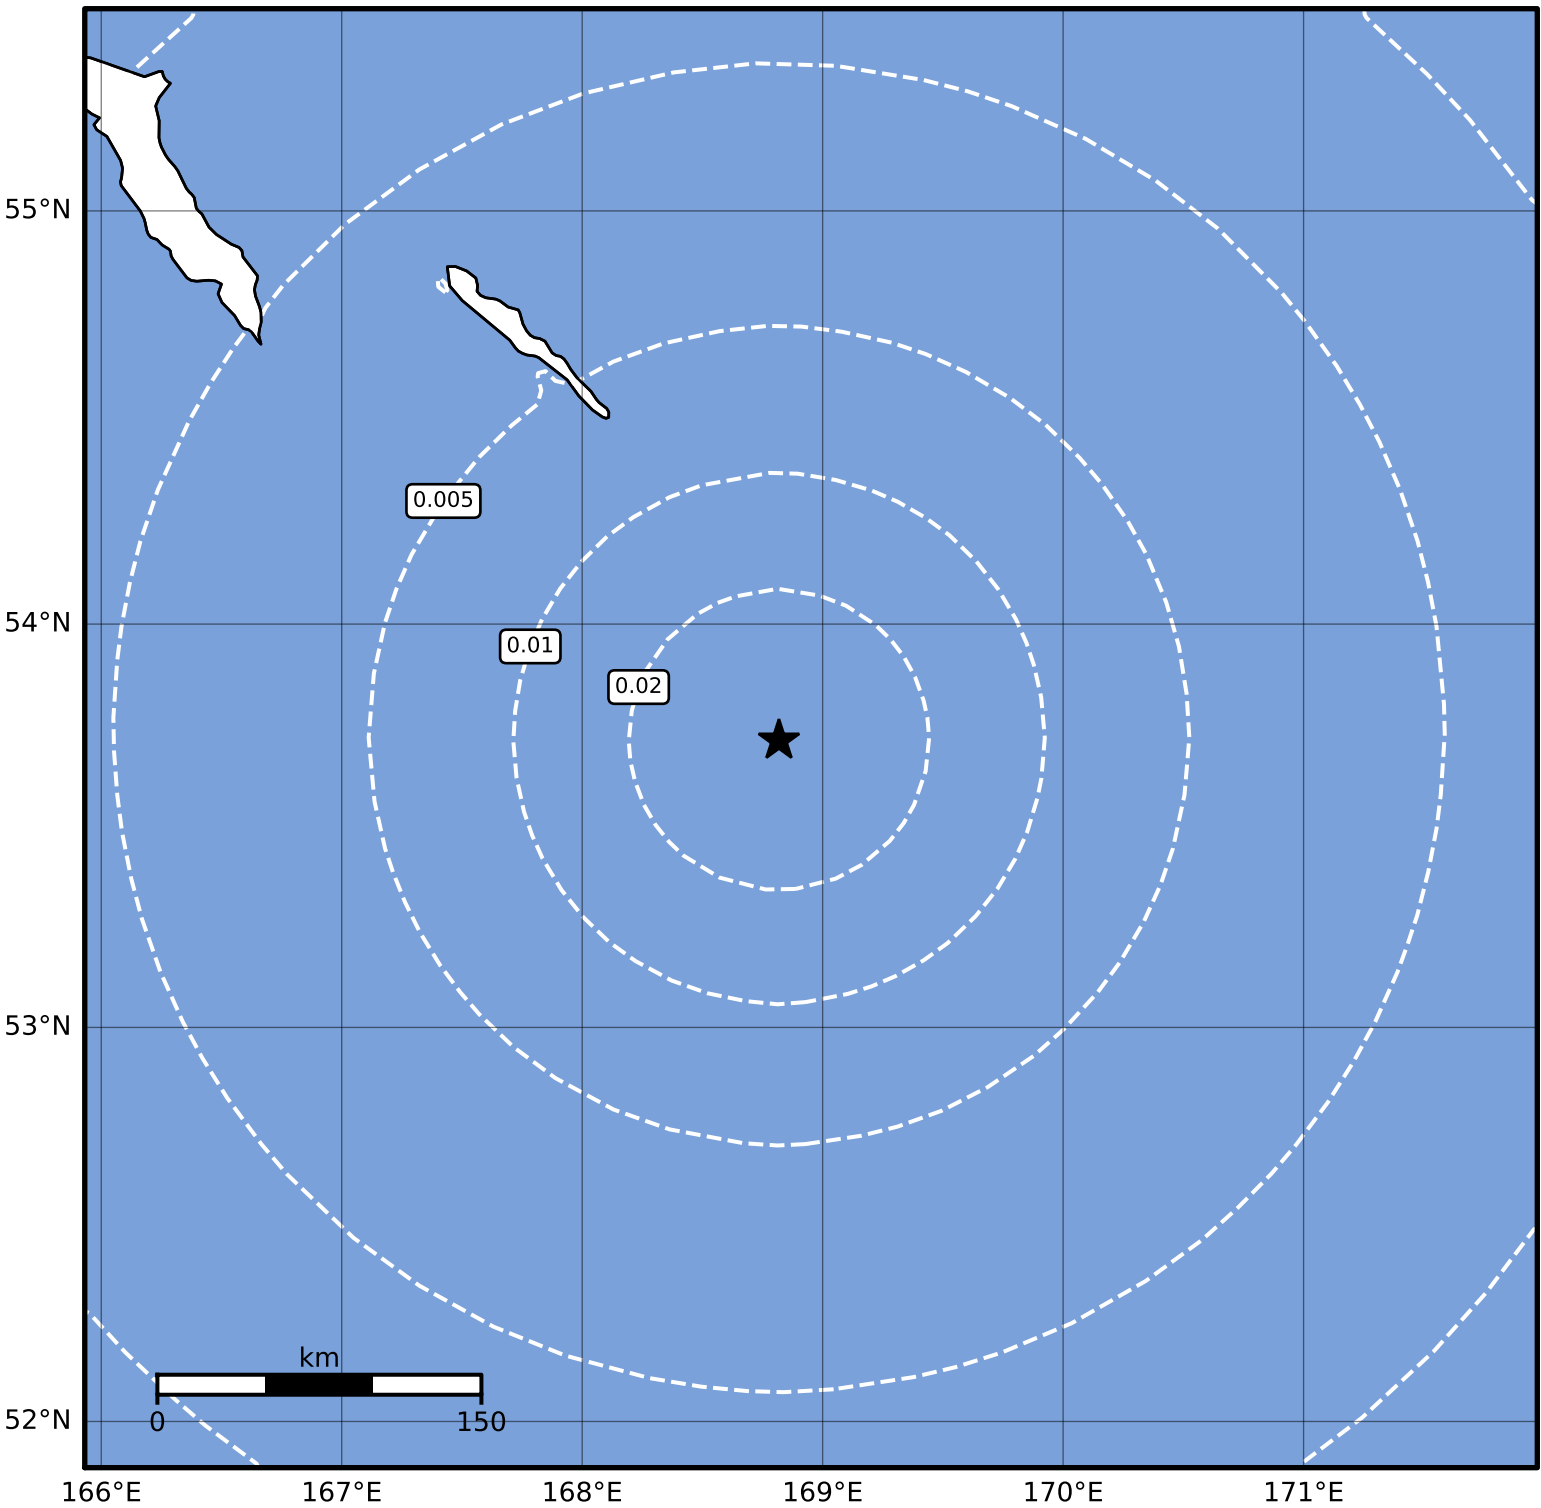

Peak Ground Velocity Map Alaska Earthquake Center
ShakeMap: 220 km (137 miles) ESE of Bering Is, Komandorsky
Dec 23, 2023 15:31:05 UTC M3.6 N53.71 E168.82 Depth: 38.2km ID:ak023genz1ug

Scale based on Worden et al. (2012)

Version 1: Processed 2023-12-24T07:52:18Z

△ Seismic Instrument ○ Reported Intensity

★ Epicenter