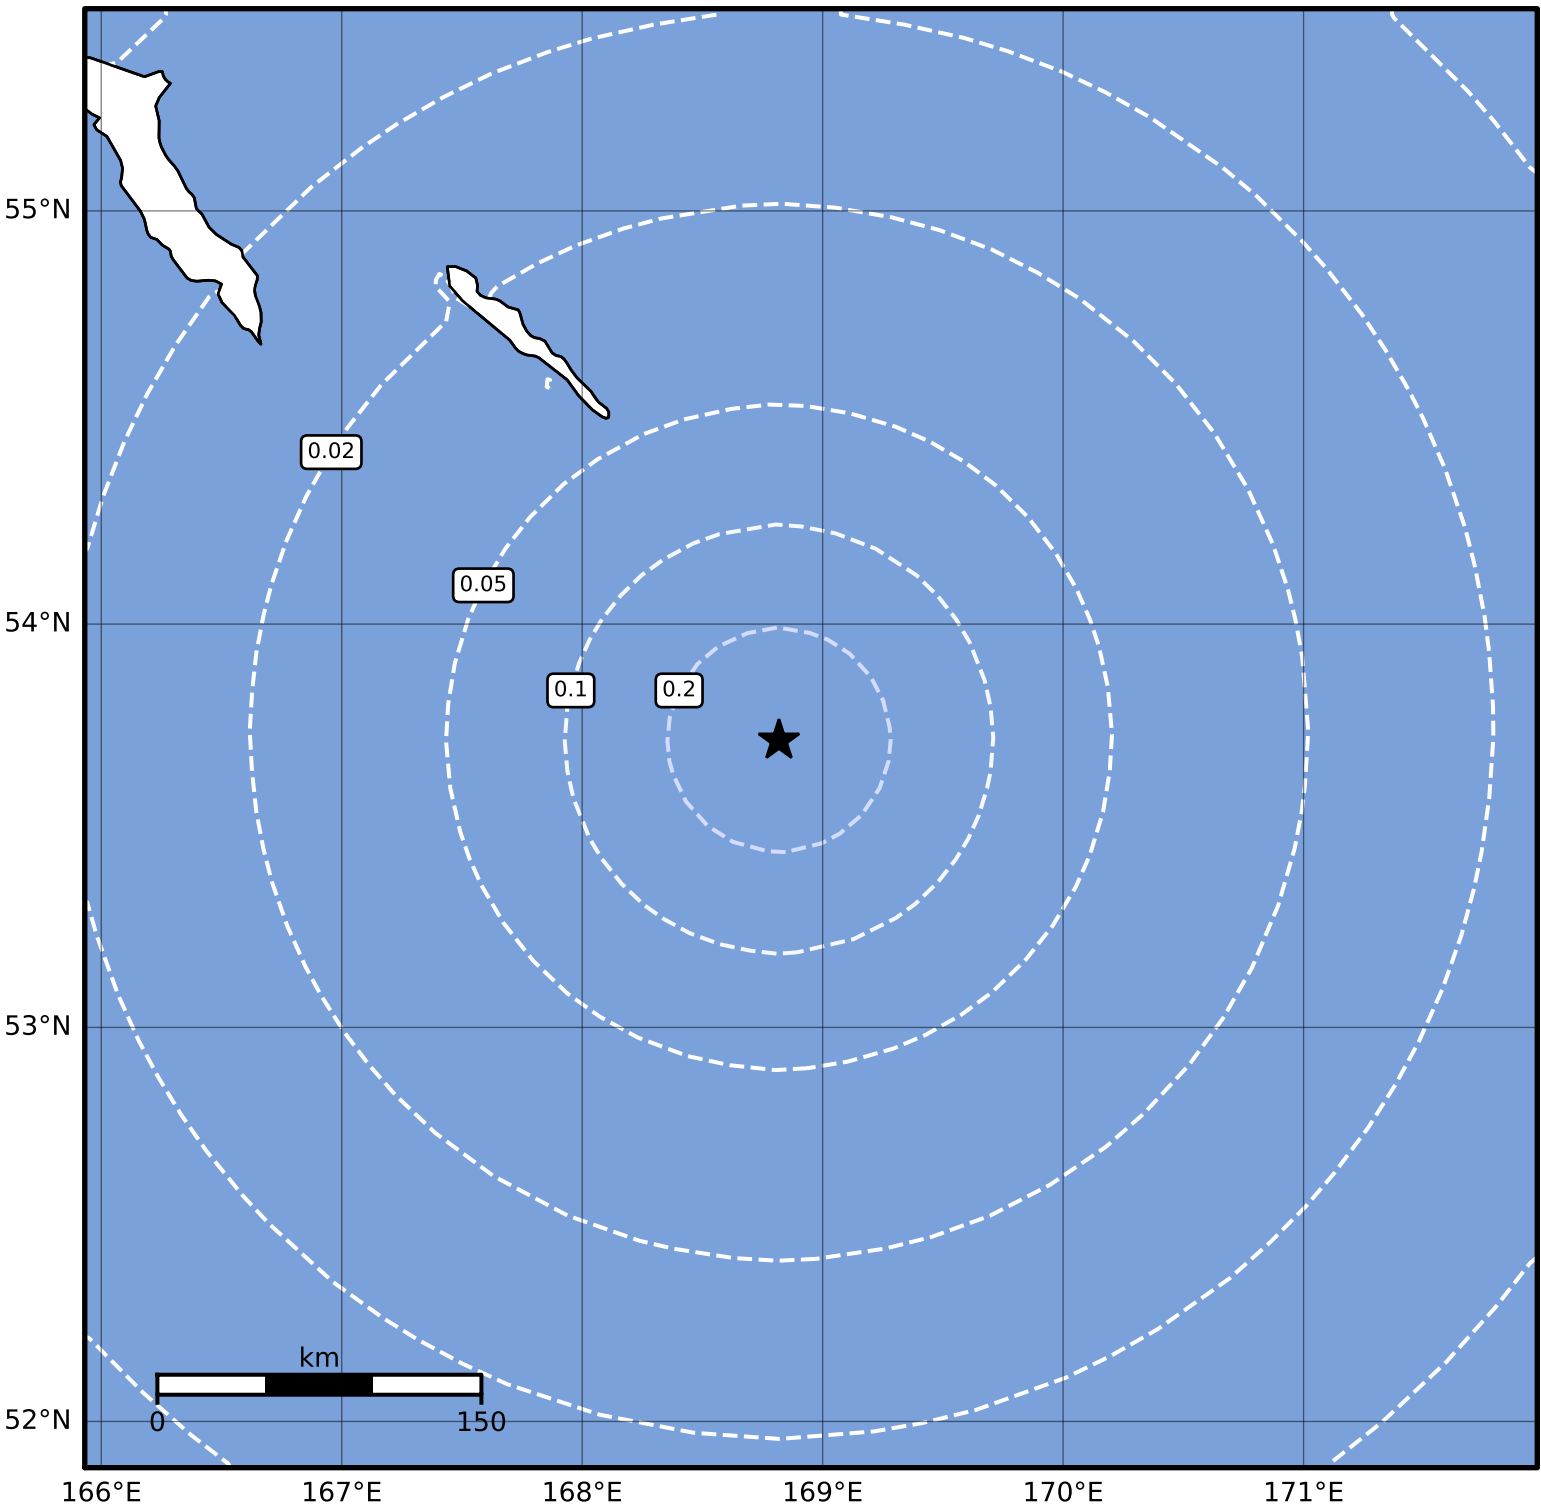

0.3 Second Peak Spectral Acceleration Map Alaska Earthquake Center
 ShakeMap: 220 km (137 miles) ESE of Bering Is, Komandorsky
 Dec 23, 2023 15:31:05 UTC M3.6 N53.71 E168.82 Depth: 38.2km ID:ak023genz1ug

SA(0.3) (%g)	0.1	0.2	0.5	1	2	5	10	20	50	100	200
---------------------	------------	------------	------------	----------	----------	----------	-----------	-----------	-----------	------------	------------

Scale based on Worden et al. (2012)

Version 1: Processed 2023-12-24T07:52:18Z

△ Seismic Instrument ○ Reported Intensity

★ Epicenter