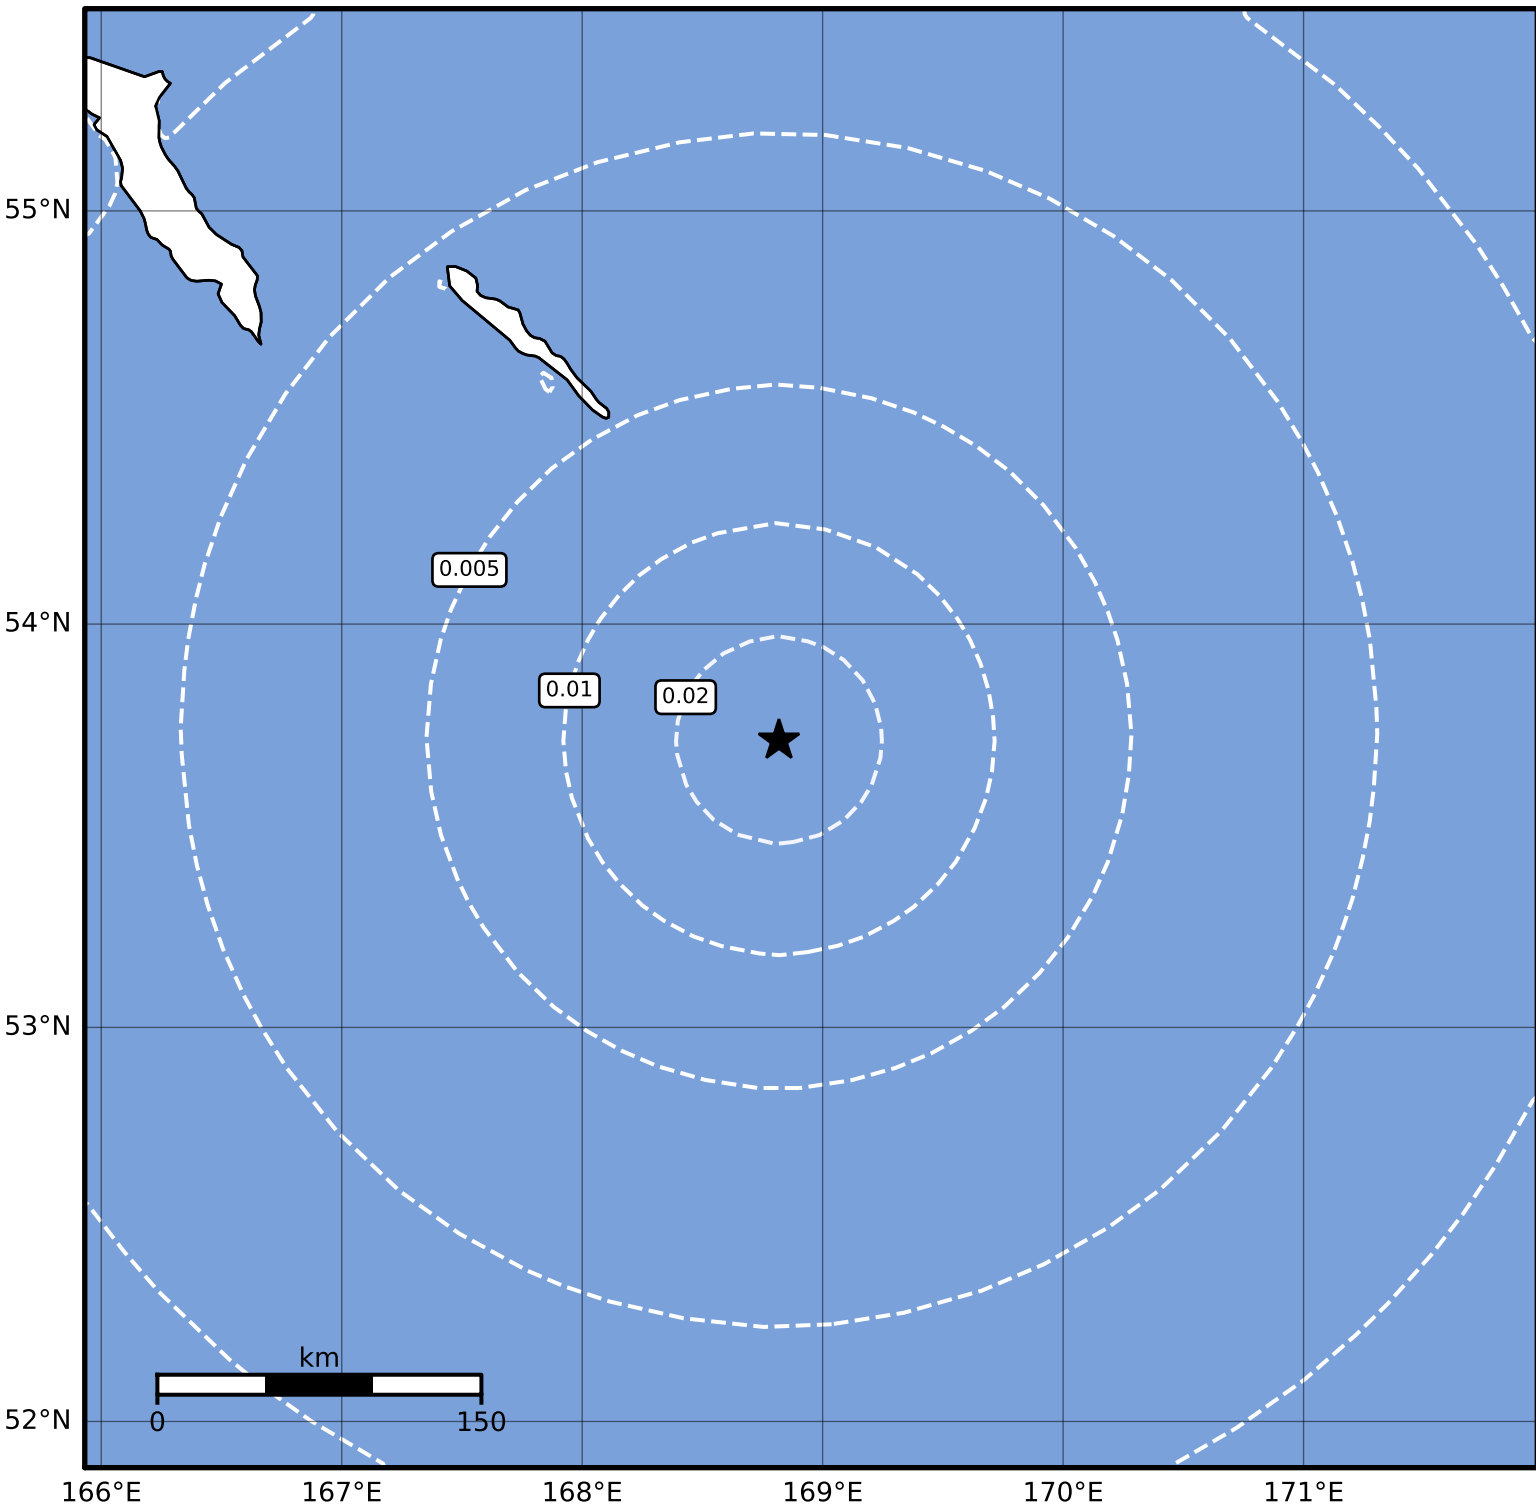

1.0 Second Peak Spectral Acceleration Map Alaska Earthquake Center  
 ShakeMap: 220 km (137 miles) ESE of Bering Is, Komandorsky  
 Dec 23, 2023 15:31:05 UTC M3.6 N53.71 E168.82 Depth: 38.2km ID:ak023genz1ug

<b>SA(1.0) (%g)</b>	<b>0.1</b>	<b>0.2</b>	<b>0.5</b>	<b>1</b>	<b>2</b>	<b>5</b>	<b>10</b>	<b>20</b>	<b>50</b>	<b>100</b>	<b>200</b>
---------------------	------------	------------	------------	----------	----------	----------	-----------	-----------	-----------	------------	------------

Scale based on Worden et al. (2012)

Version 1: Processed 2023-12-24T07:52:18Z

△ Seismic Instrument    ○ Reported Intensity

★ Epicenter