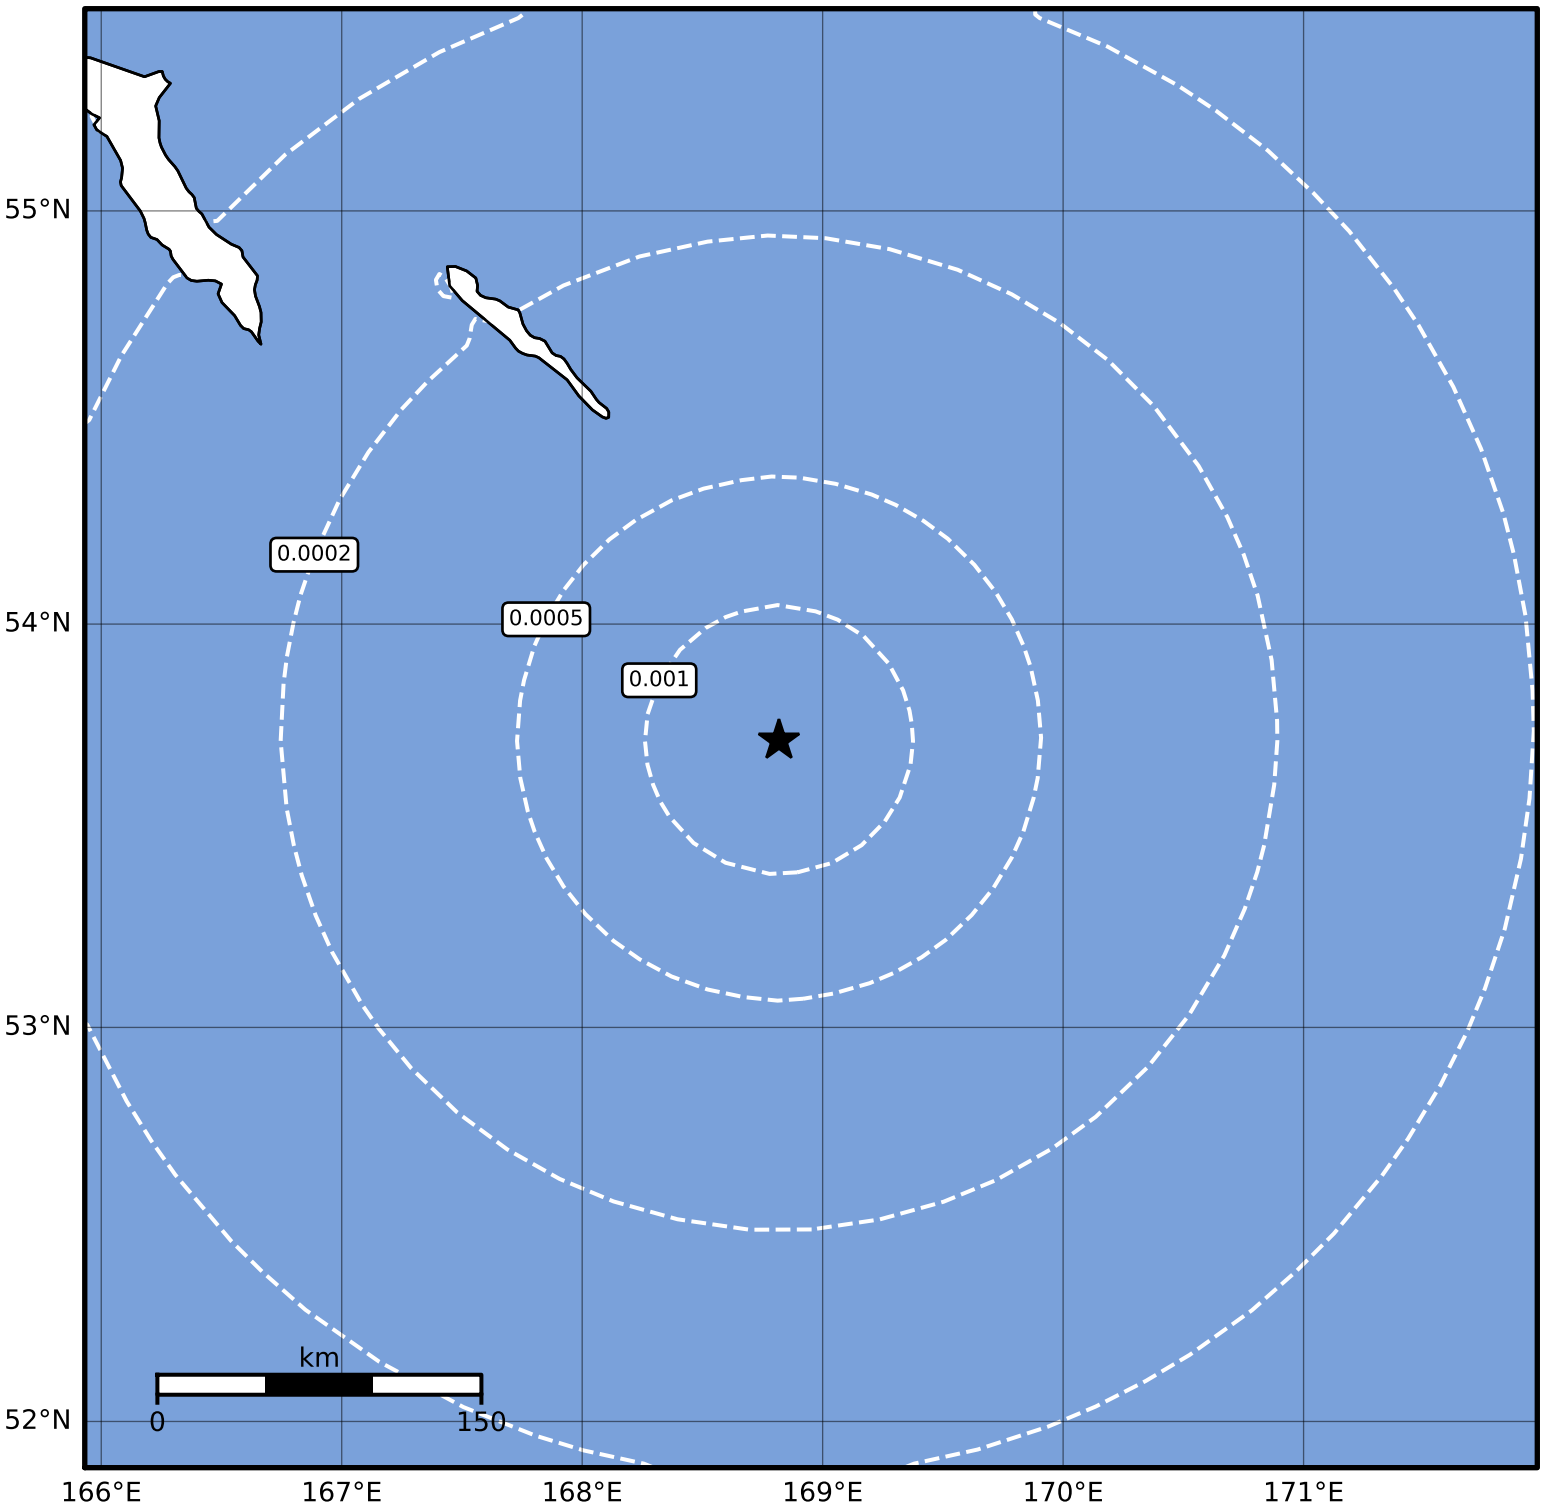

3.0 Second Peak Spectral Acceleration Map Alaska Earthquake Center
ShakeMap: 220 km (137 miles) ESE of Bering Is, Komandorsky
Dec 23, 2023 15:31:05 UTC M3.6 N53.71 E168.82 Depth: 38.2km ID:ak023genz1ug

Scale based on Worden et al. (2012)

Version 1: Processed 2023-12-24T07:52:18Z

△ Seismic Instrument ○ Reported Intensity

★ Epicenter