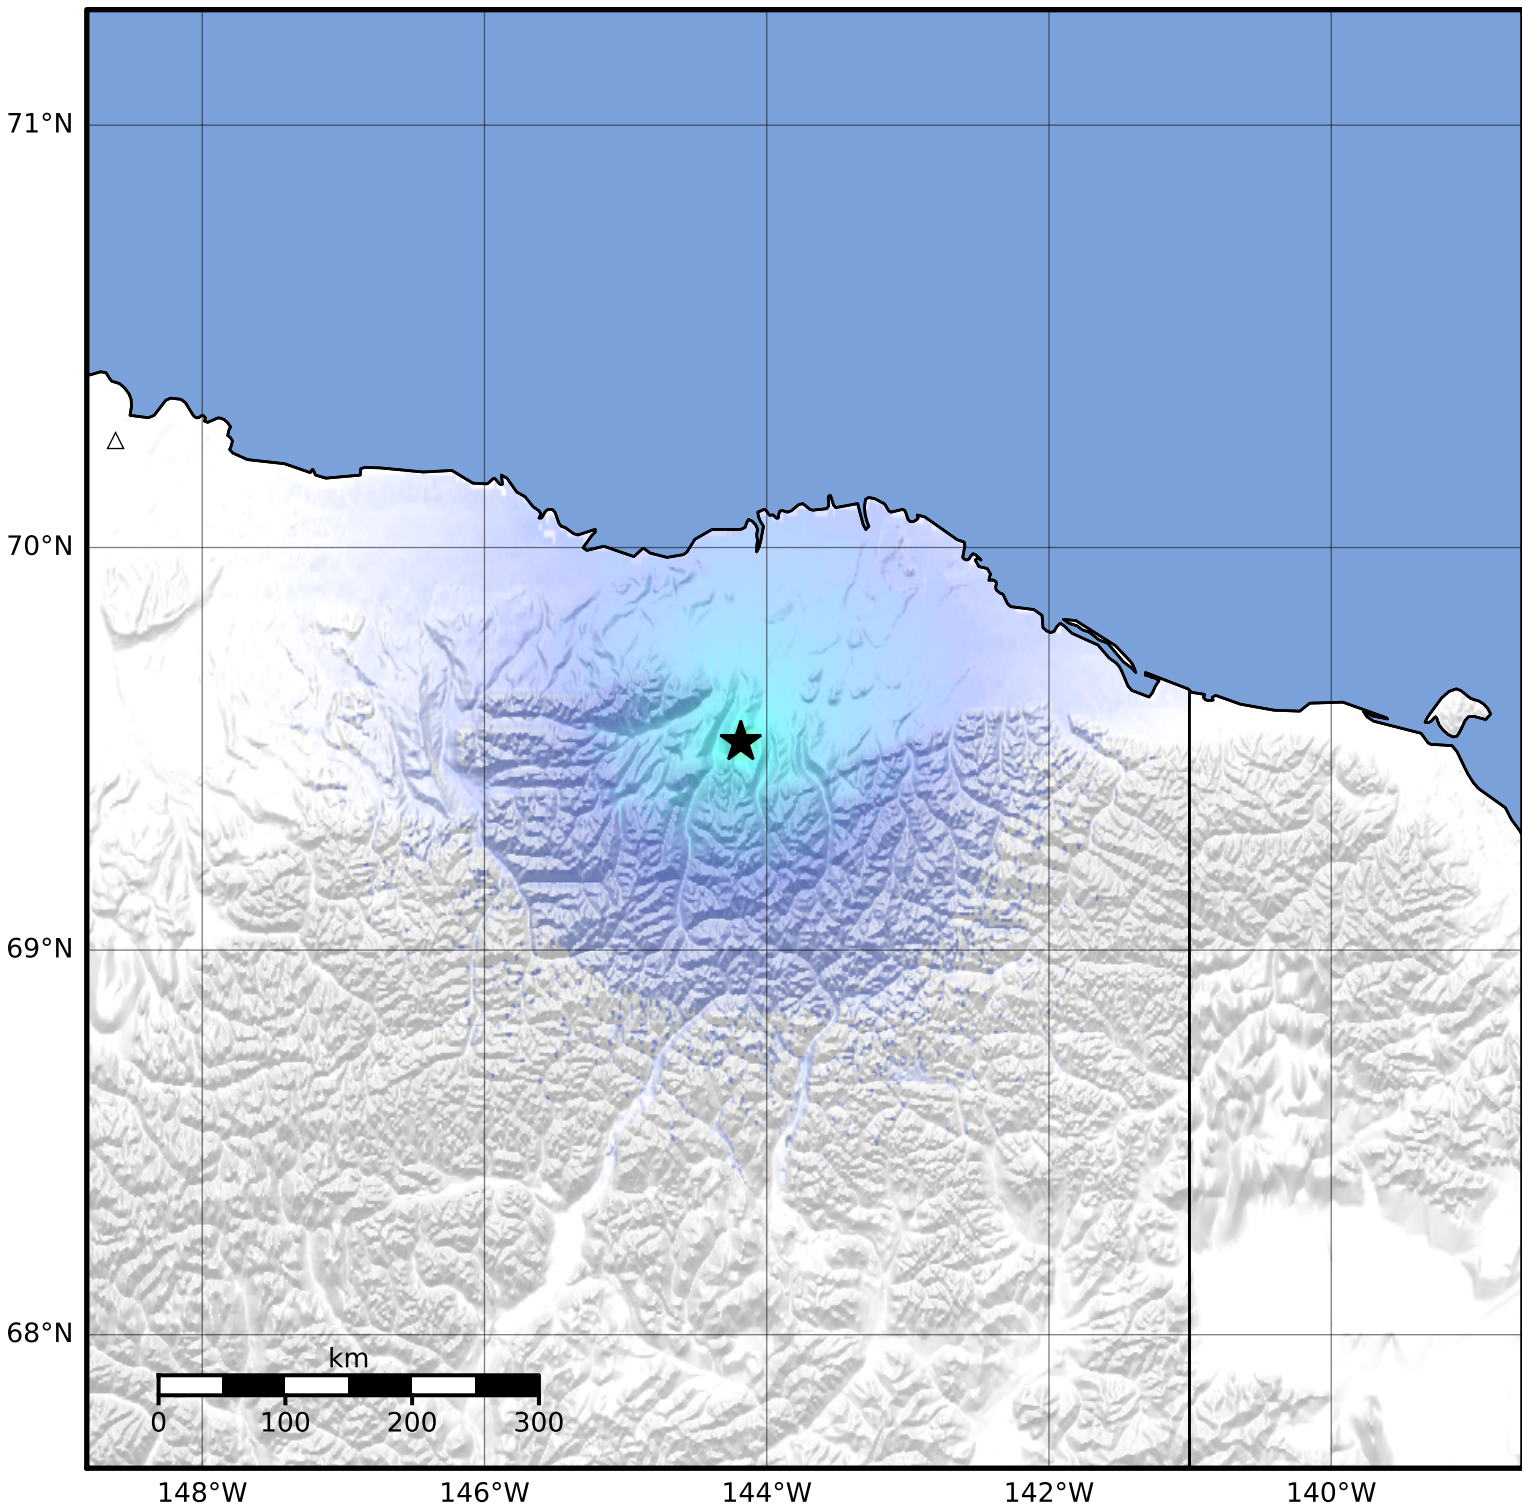

Macroseismic Intensity Map Alaska Earthquake Center
 ShakeMap: 70 km (43 miles) SSW of Kaktovik
 Dec 23, 2023 23:47:51 UTC M4.0 N69.52 W144.18 Depth: 1.6km ID:ak023gesu1vm

SHAKING	Not felt	Weak	Light	Moderate	Strong	Very strong	Severe	Violent	Extreme
DAMAGE	None	None	None	Very light	Light	Moderate	Moderate/heavy	Heavy	Very heavy
PGA(%g)	<0.0464	0.297	2.76	6.2	11.5	21.5	40.1	74.7	>139
PGV(cm/s)	<0.0215	0.135	1.41	4.65	9.64	20	41.4	85.8	>178
INTENSITY	I	II-III	IV	V	VI	VII	VIII	IX	X+

Scale based on Worden et al. (2012)

Version 2: Processed 2023-12-24T00:04:43Z

△ Seismic Instrument ○ Reported Intensity

★ Epicenter