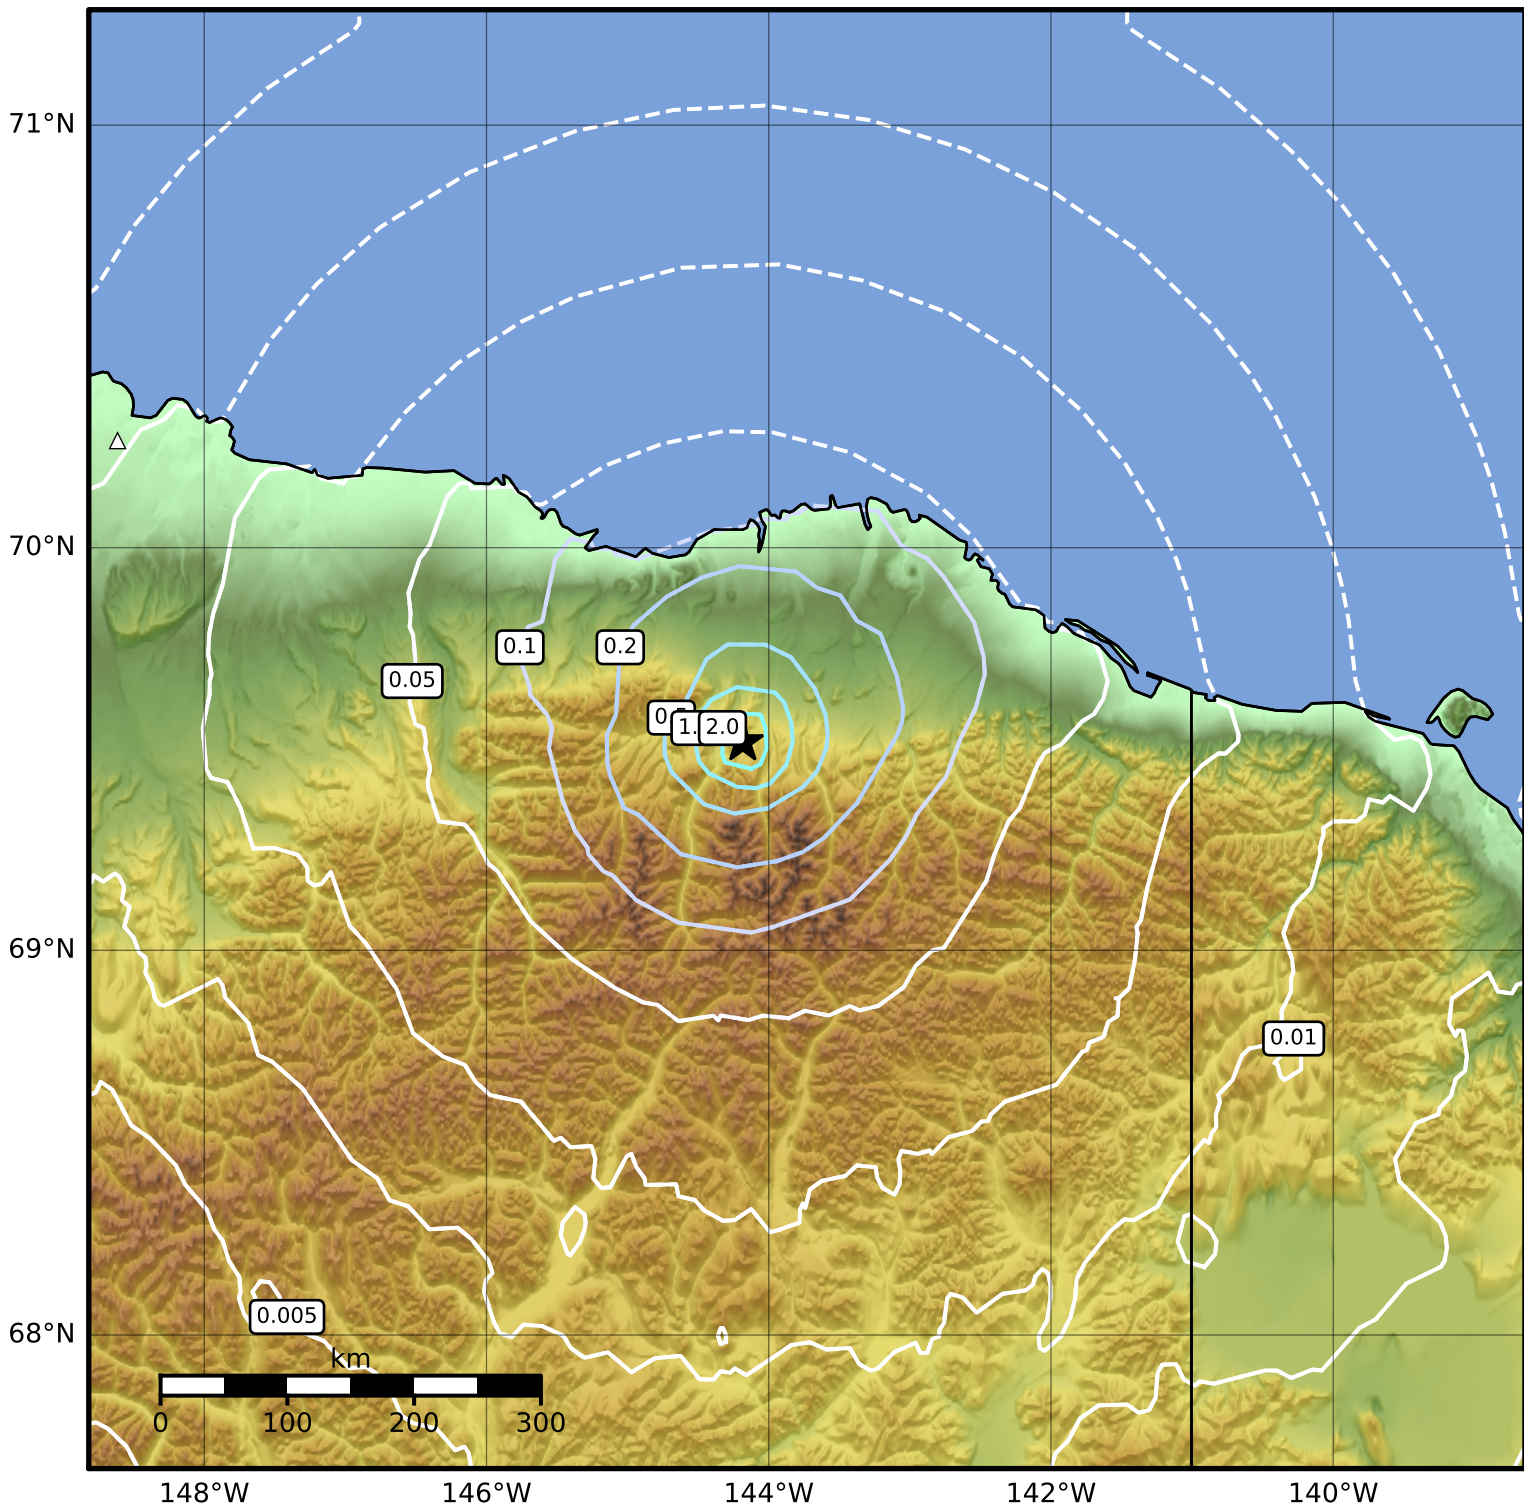

Peak Ground Acceleration Map Alaska Earthquake Center  
ShakeMap: 70 km (43 miles) SSW of Kaktovik  
Dec 23, 2023 23:47:51 UTC M4.0 N69.52 W144.18 Depth: 1.6km ID:ak023gesu1vm

PGA (%g)	0.1	0.2	0.5	1	2	5	10	20	50	100	200
----------	-----	-----	-----	---	---	---	----	----	----	-----	-----

Scale based on Worden et al. (2012)

△ Seismic Instrument ○ Reported Intensity

★ Epicenter

Version 2: Processed 2023-12-24T00:04:43Z