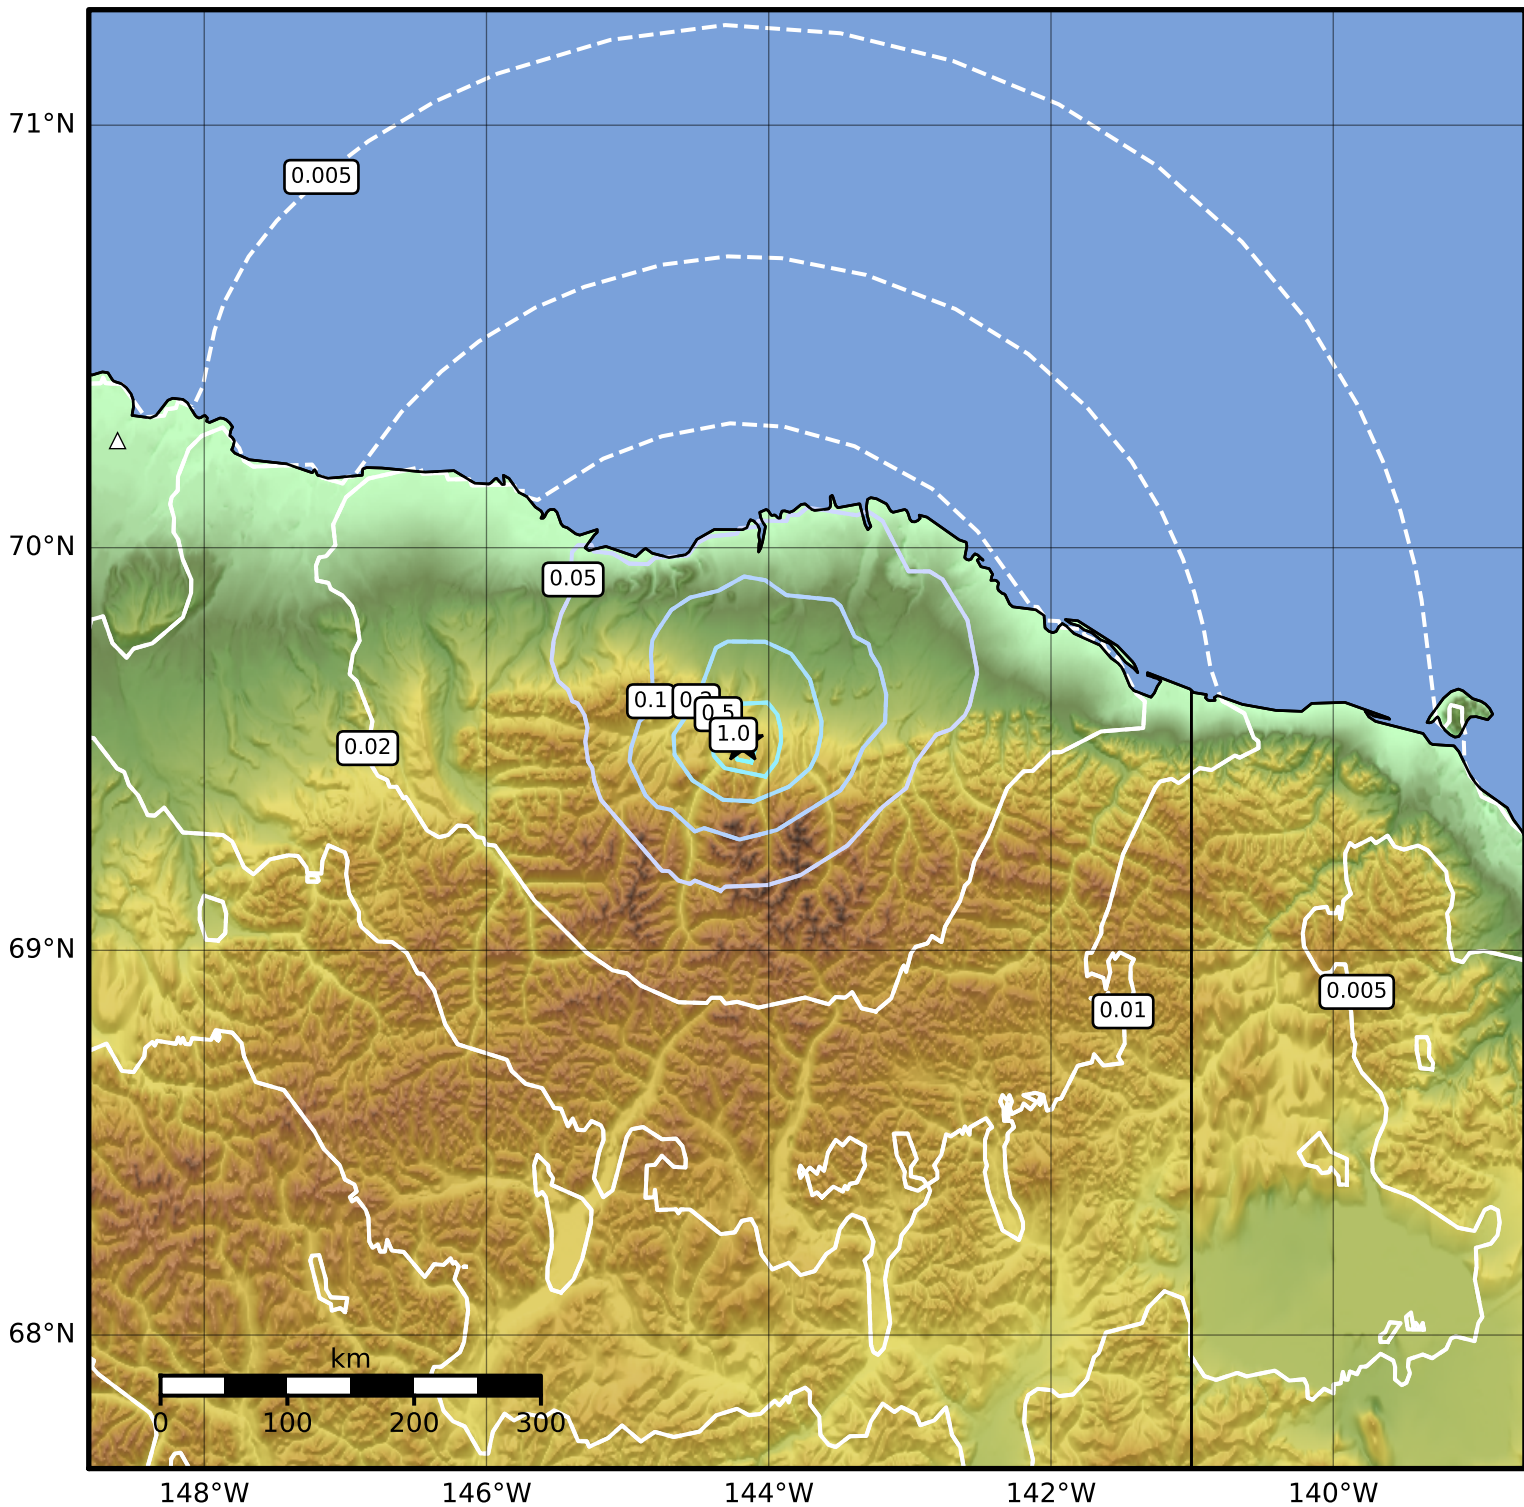

Peak Ground Velocity Map Alaska Earthquake Center
ShakeMap: 70 km (43 miles) SSW of Kaktovik
Dec 23, 2023 23:47:51 UTC M4.0 N69.52 W144.18 Depth: 1.6km ID:ak023gesu1vm

Scale based on Worden et al. (2012)

△ Seismic Instrument ○ Reported Intensity

★ Epicenter

Version 2: Processed 2023-12-24T00:04:43Z