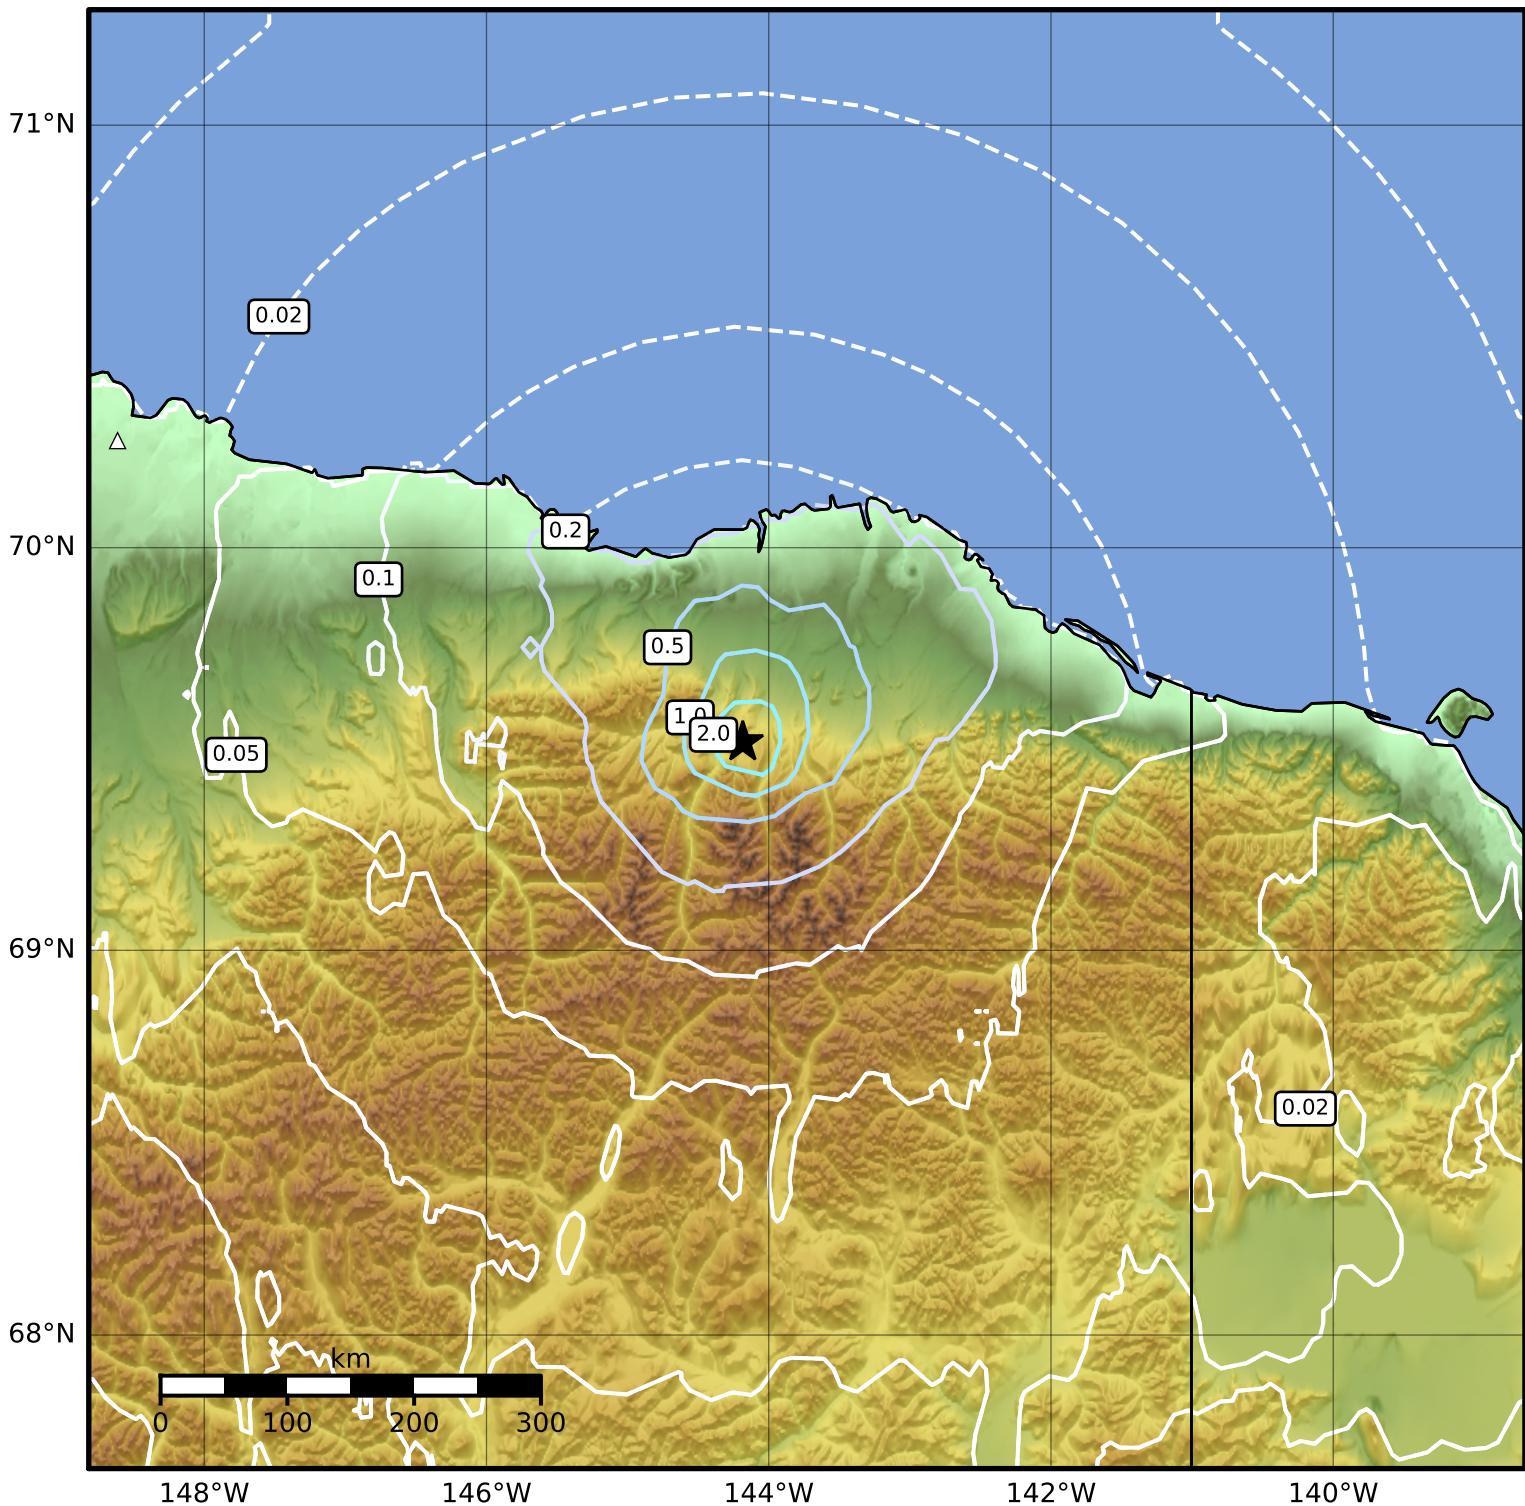

0.3 Second Peak Spectral Acceleration Map Alaska Earthquake Center  
 ShakeMap: 70 km (43 miles) SSW of Kaktovik  
 Dec 23, 2023 23:47:51 UTC M4.0 N69.52 W144.18 Depth: 1.6km ID:ak023gesu1vm

SA(0.3) (%g)	0.1	0.2	0.5	1	2	5	10	20	50	100	200
--------------	-----	-----	-----	---	---	---	----	----	----	-----	-----

Scale based on Worden et al. (2012)

△ Seismic Instrument ○ Reported Intensity

★ Epicenter

Version 2: Processed 2023-12-24T00:04:43Z