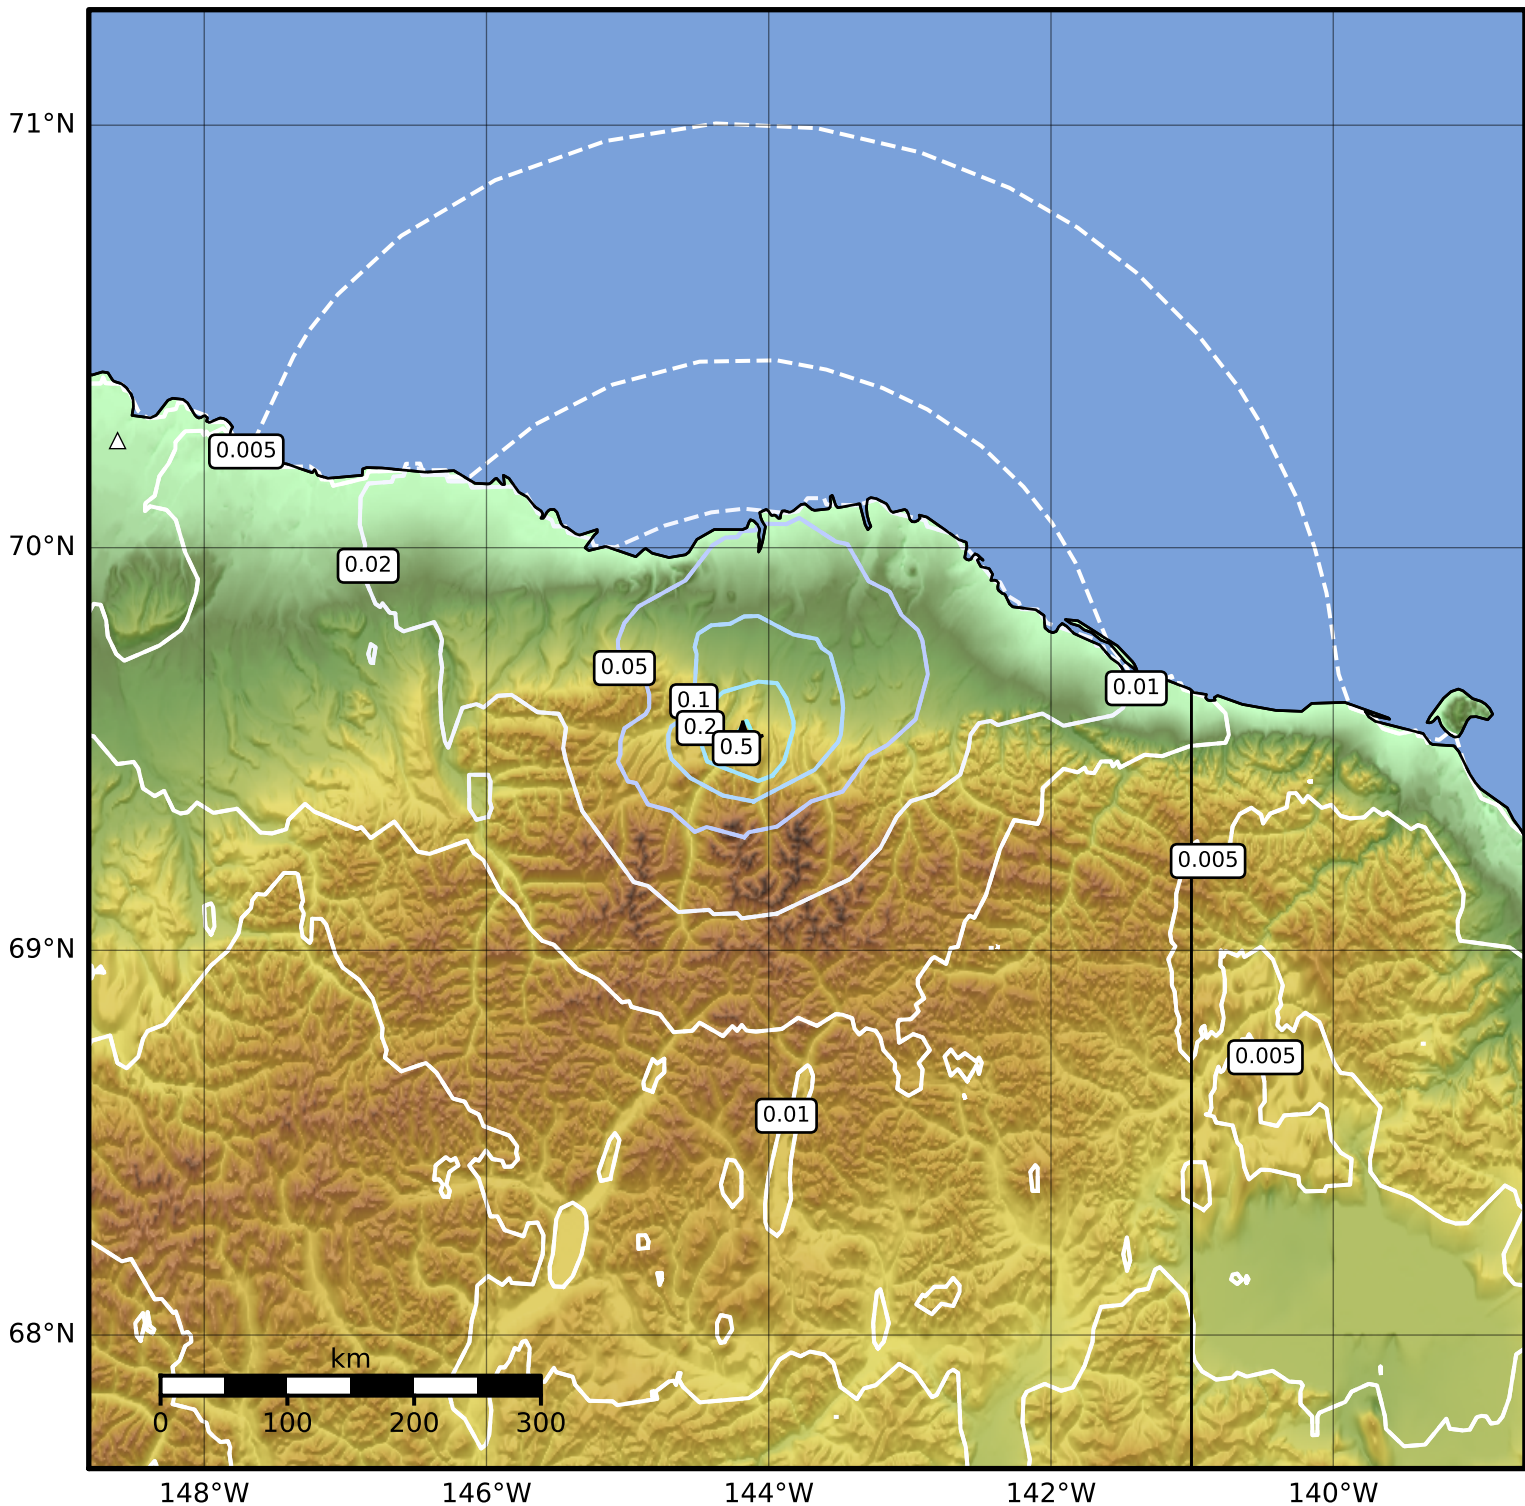

1.0 Second Peak Spectral Acceleration Map Alaska Earthquake Center
 ShakeMap: 70 km (43 miles) SSW of Kaktovik
 Dec 23, 2023 23:47:51 UTC M4.0 N69.52 W144.18 Depth: 1.6km ID:ak023gesu1vm

SA(1.0) (%g)	0.1	0.2	0.5	1	2	5	10	20	50	100	200
---------------------	------------	------------	------------	----------	----------	----------	-----------	-----------	-----------	------------	------------

Scale based on Worden et al. (2012)

△ Seismic Instrument ○ Reported Intensity

★ Epicenter

Version 2: Processed 2023-12-24T00:04:43Z