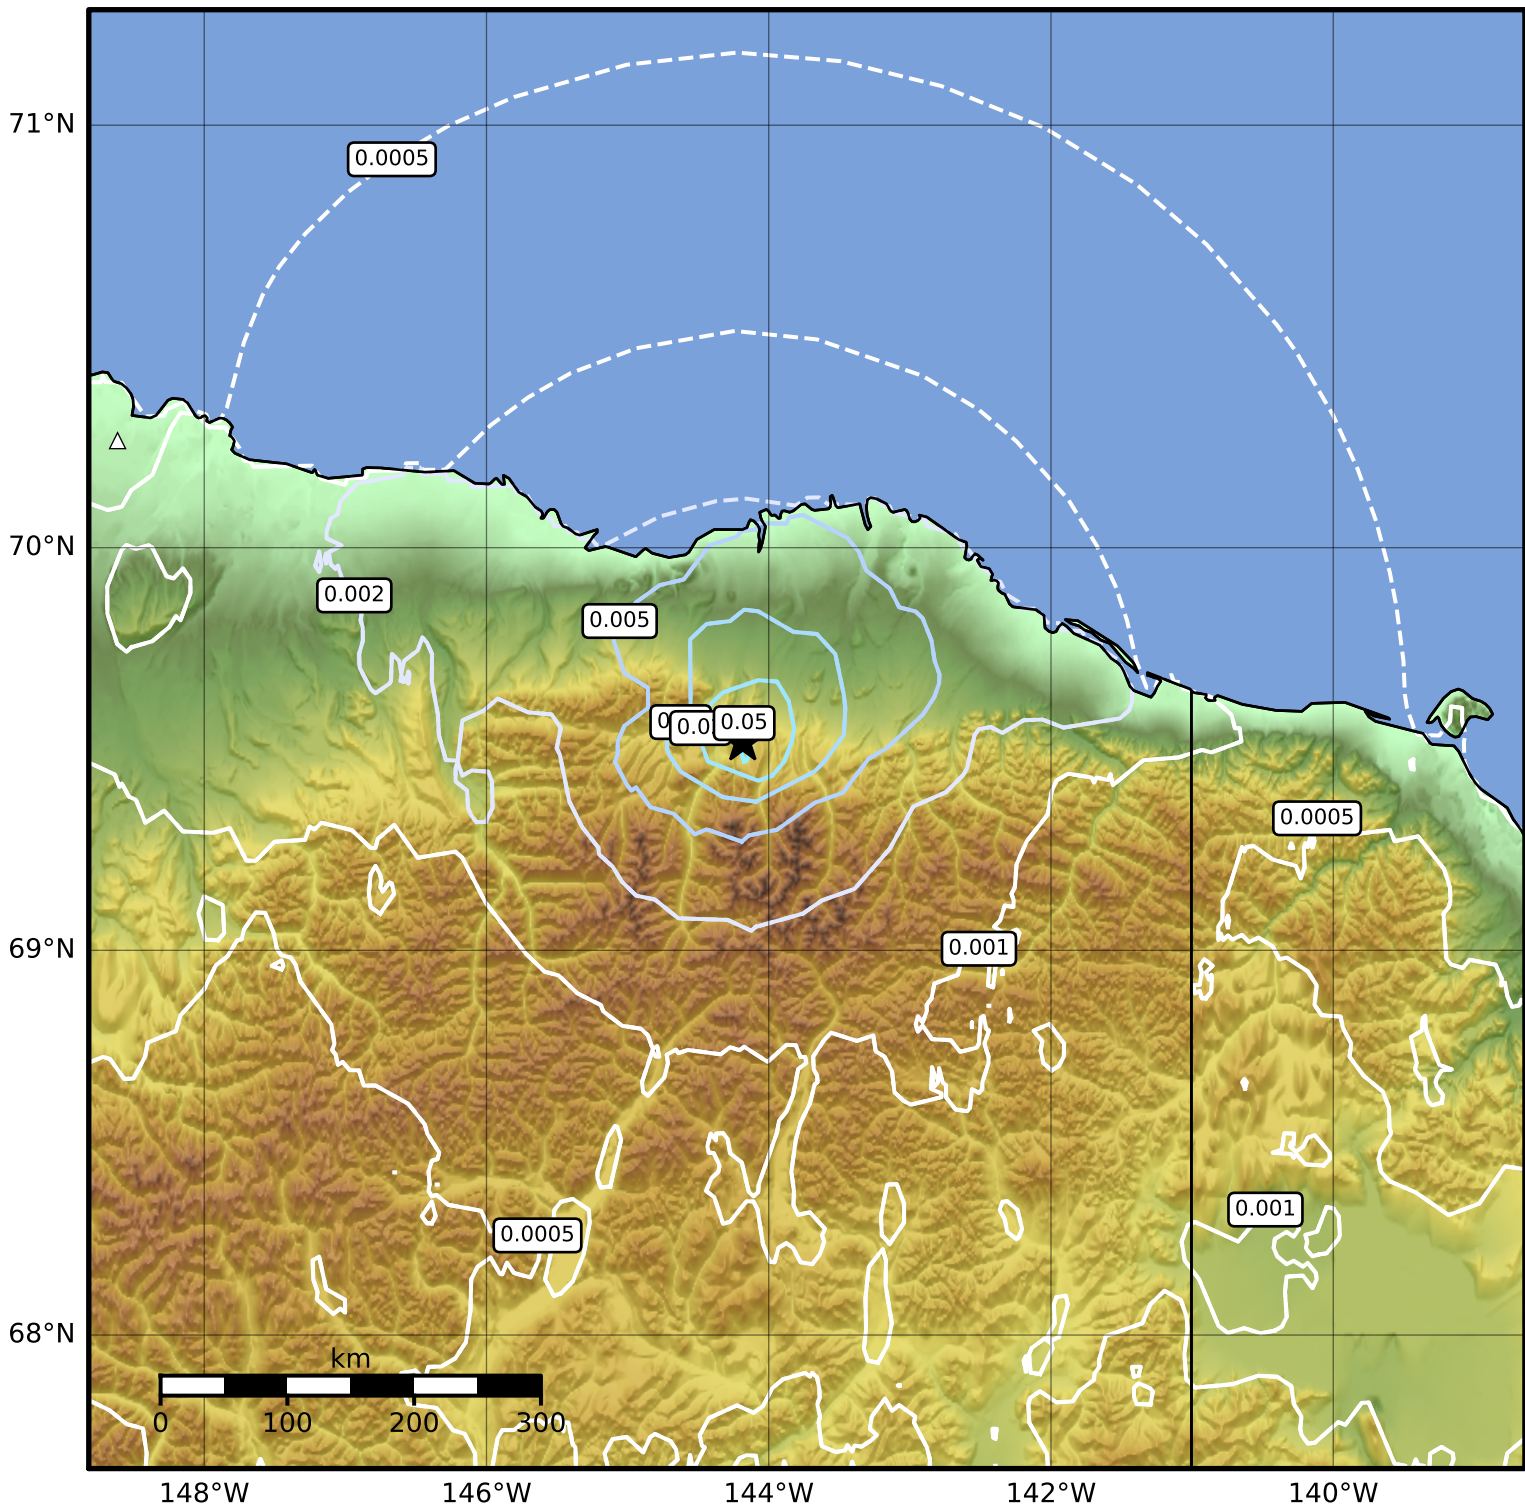

3.0 Second Peak Spectral Acceleration Map Alaska Earthquake Center
 ShakeMap: 70 km (43 miles) SSW of Kaktovik
 Dec 23, 2023 23:47:51 UTC M4.0 N69.52 W144.18 Depth: 1.6km ID:ak023gesu1vm

Scale based on Worden et al. (2012)

△ Seismic Instrument ○ Reported Intensity

★ Epicenter

Version 2: Processed 2023-12-24T00:04:43Z