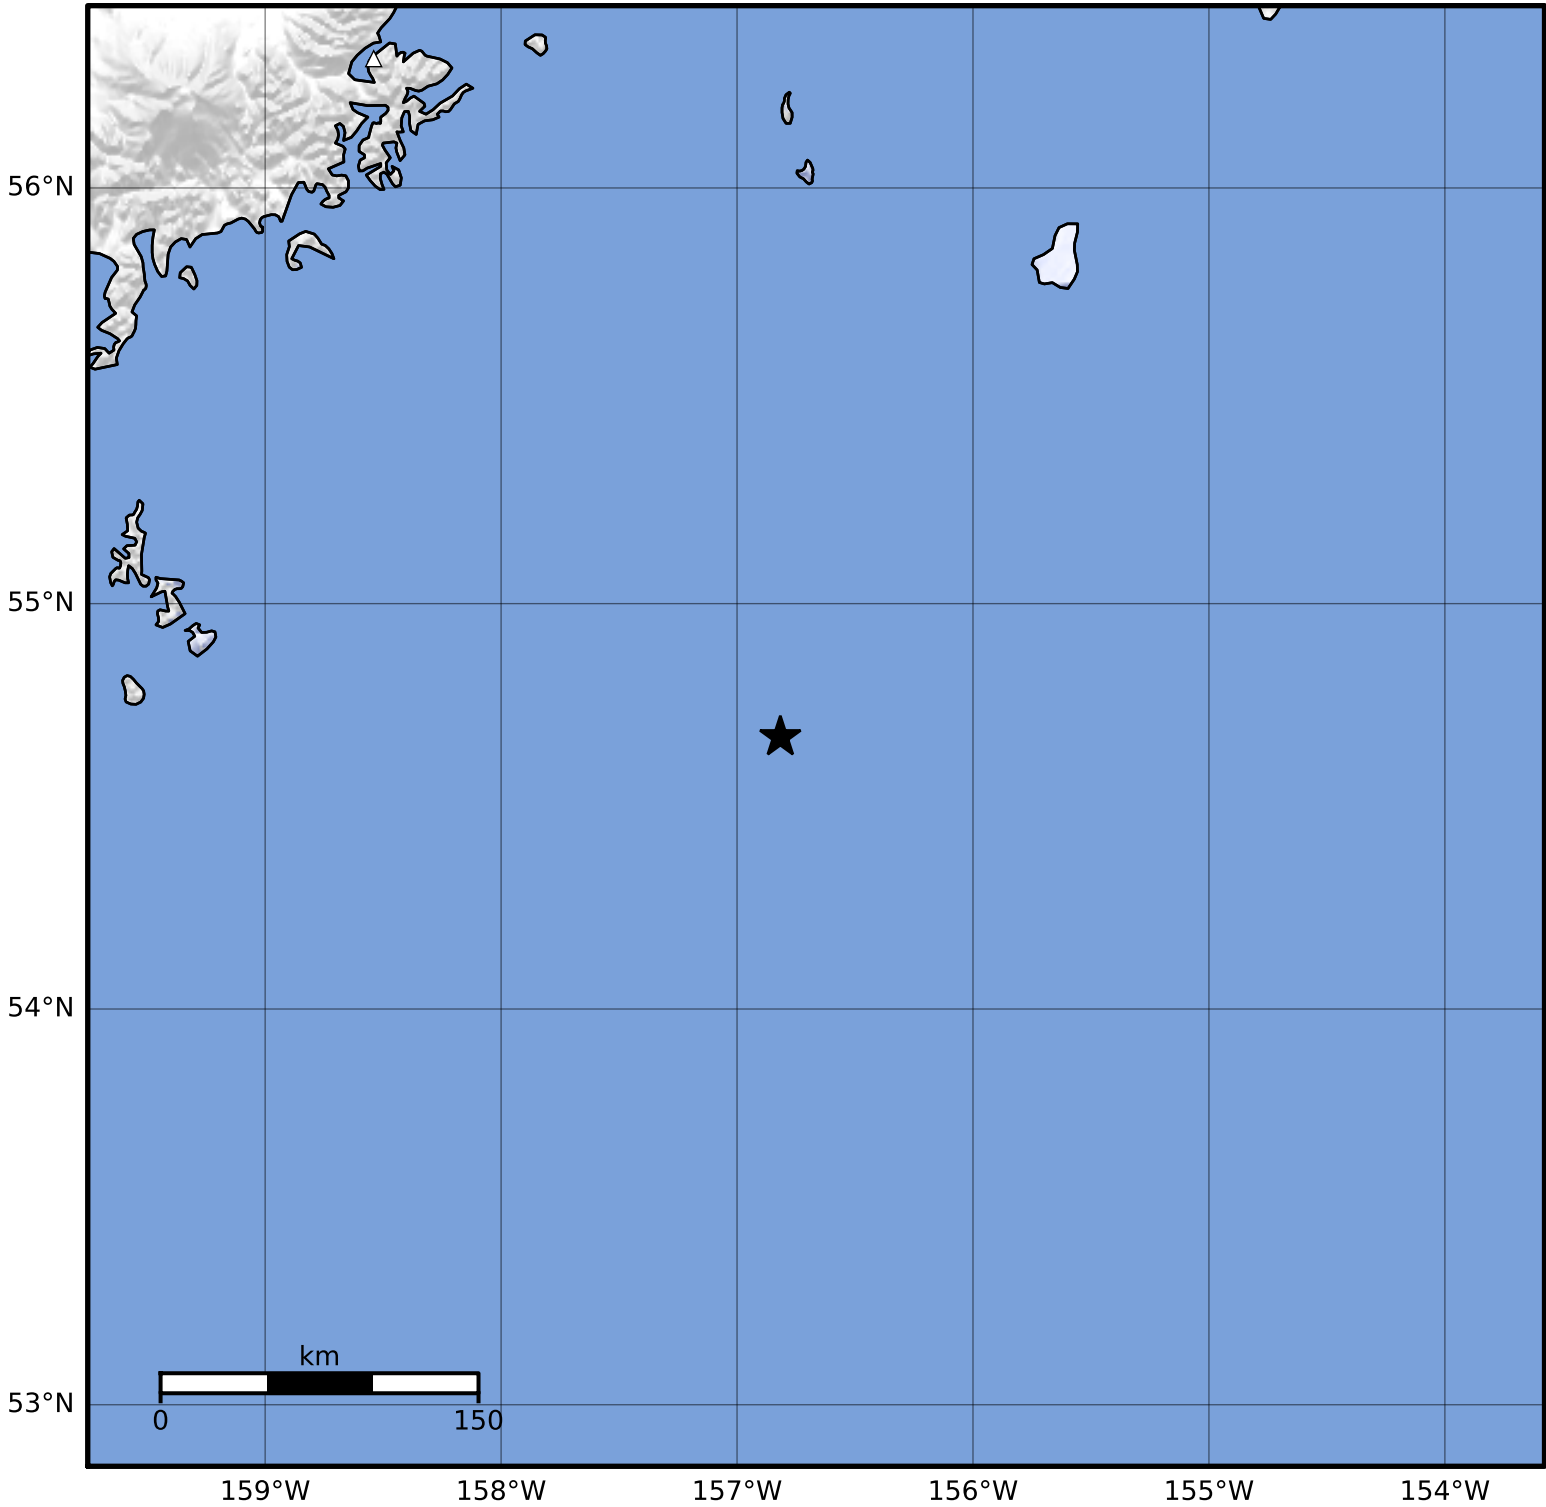

Macroseismic Intensity Map Alaska Earthquake Center  
 ShakeMap: 201 km (125 miles) SE of Perryville  
 Dec 24, 2023 22:04:38 UTC M4.2 N54.67 W156.82 Depth: 15.9km ID:ak023ggfpr4

SHAKING	Not felt	Weak	Light	Moderate	Strong	Very strong	Severe	Violent	Extreme
DAMAGE	None	None	None	Very light	Light	Moderate	Moderate/heavy	Heavy	Very heavy
PGA(%g)	<0.0464	0.297	2.76	6.2	11.5	21.5	40.1	74.7	>139
PGV(cm/s)	<0.0215	0.135	1.41	4.65	9.64	20	41.4	85.8	>178
INTENSITY	<b>I</b>	<b>II-III</b>	<b>IV</b>	<b>V</b>	<b>VI</b>	<b>VII</b>	<b>VIII</b>	<b>IX</b>	<b>X+</b>

Scale based on Worden et al. (2012)

Version 2: Processed 2023-12-24T23:12:34Z

△ Seismic Instrument ○ Reported Intensity

★ Epicenter