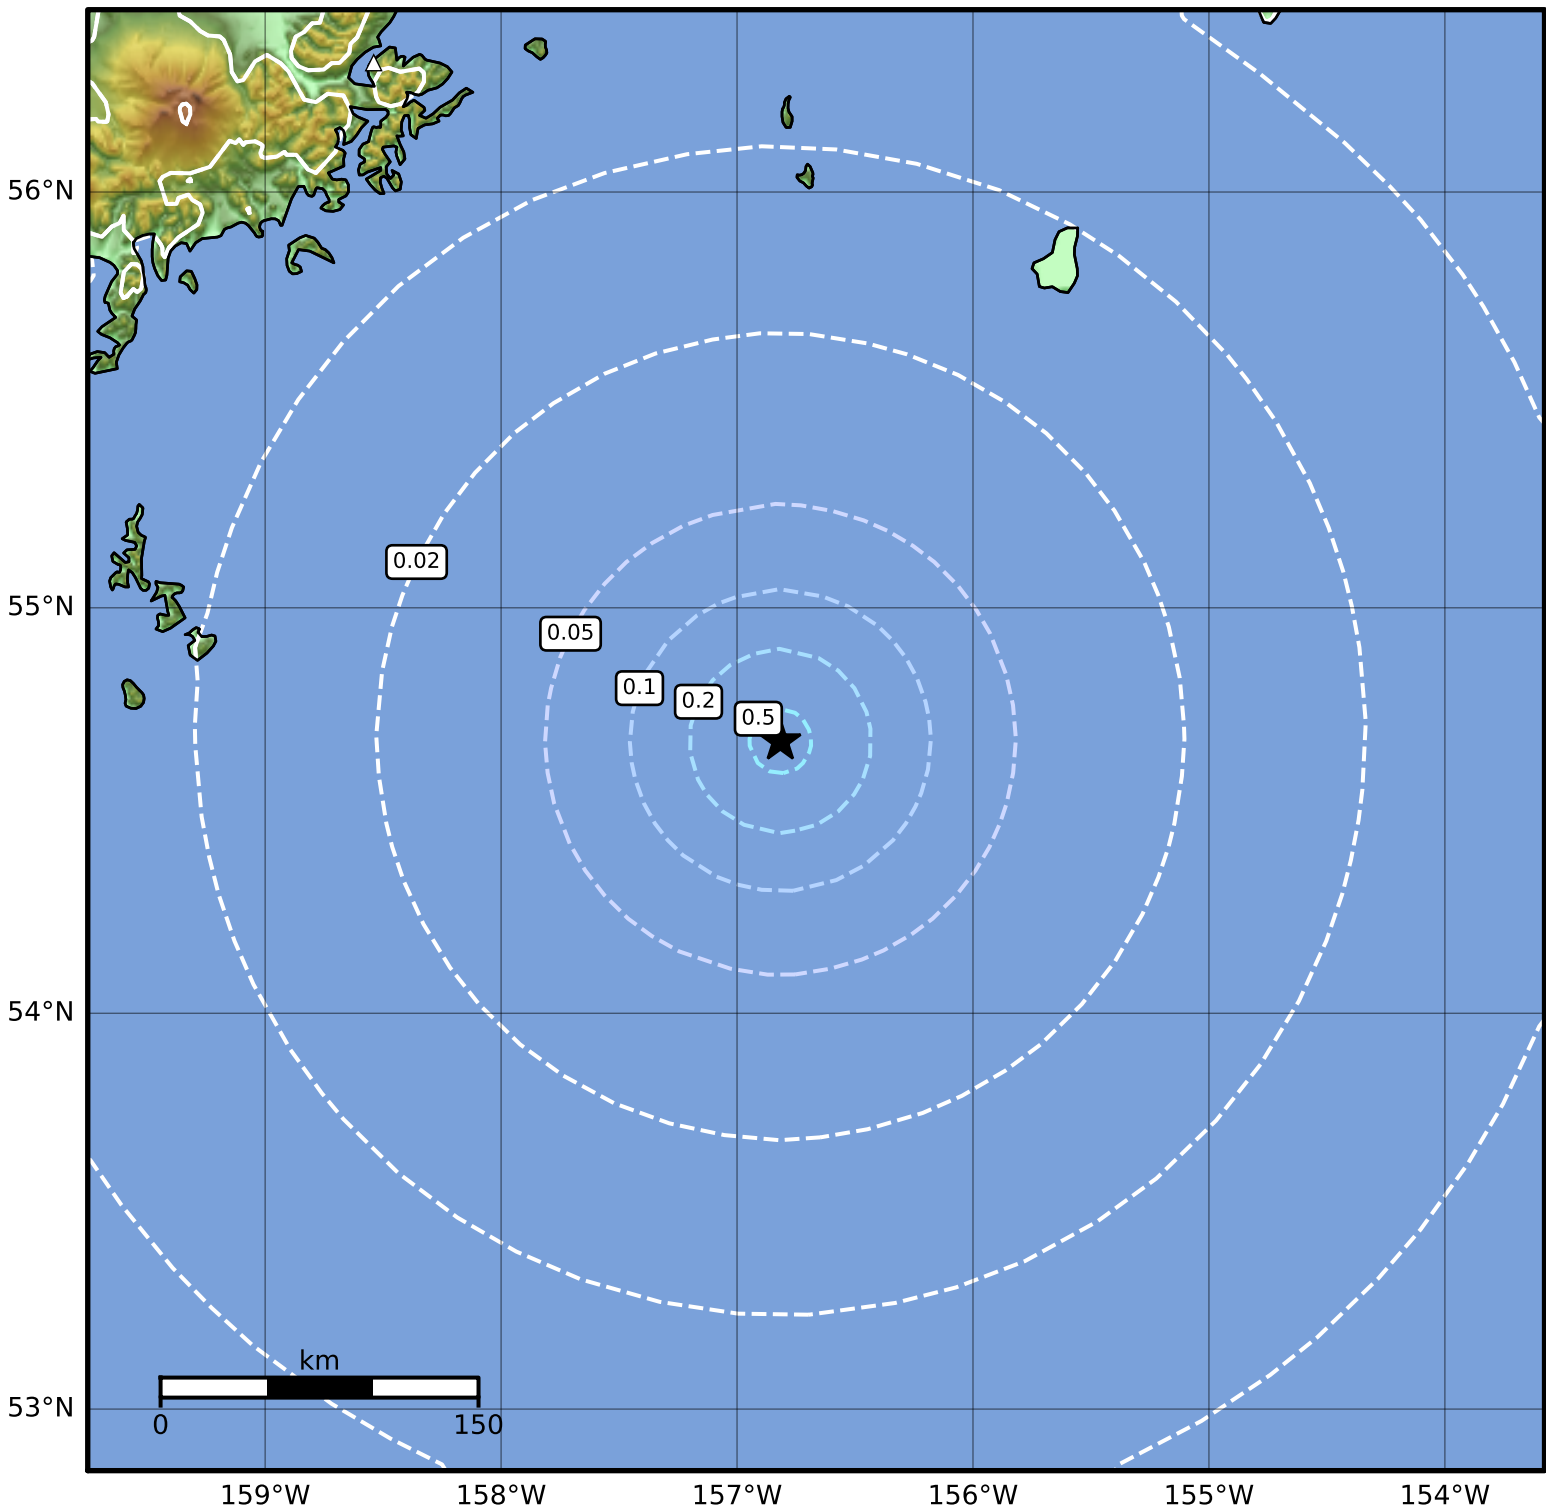

Peak Ground Velocity Map Alaska Earthquake Center  
ShakeMap: 201 km (125 miles) SE of Perryville  
Dec 24, 2023 22:04:38 UTC M4.2 N54.67 W156.82 Depth: 15.9km ID:ak023ggfipr4

PGV (cm/s)	0.1	0.2	0.5	1	2	5	10	20	50	100	200
------------	-----	-----	-----	---	---	---	----	----	----	-----	-----

Scale based on Worden et al. (2012)

Version 2: Processed 2023-12-24T23:12:34Z

△ Seismic Instrument ○ Reported Intensity

★ Epicenter