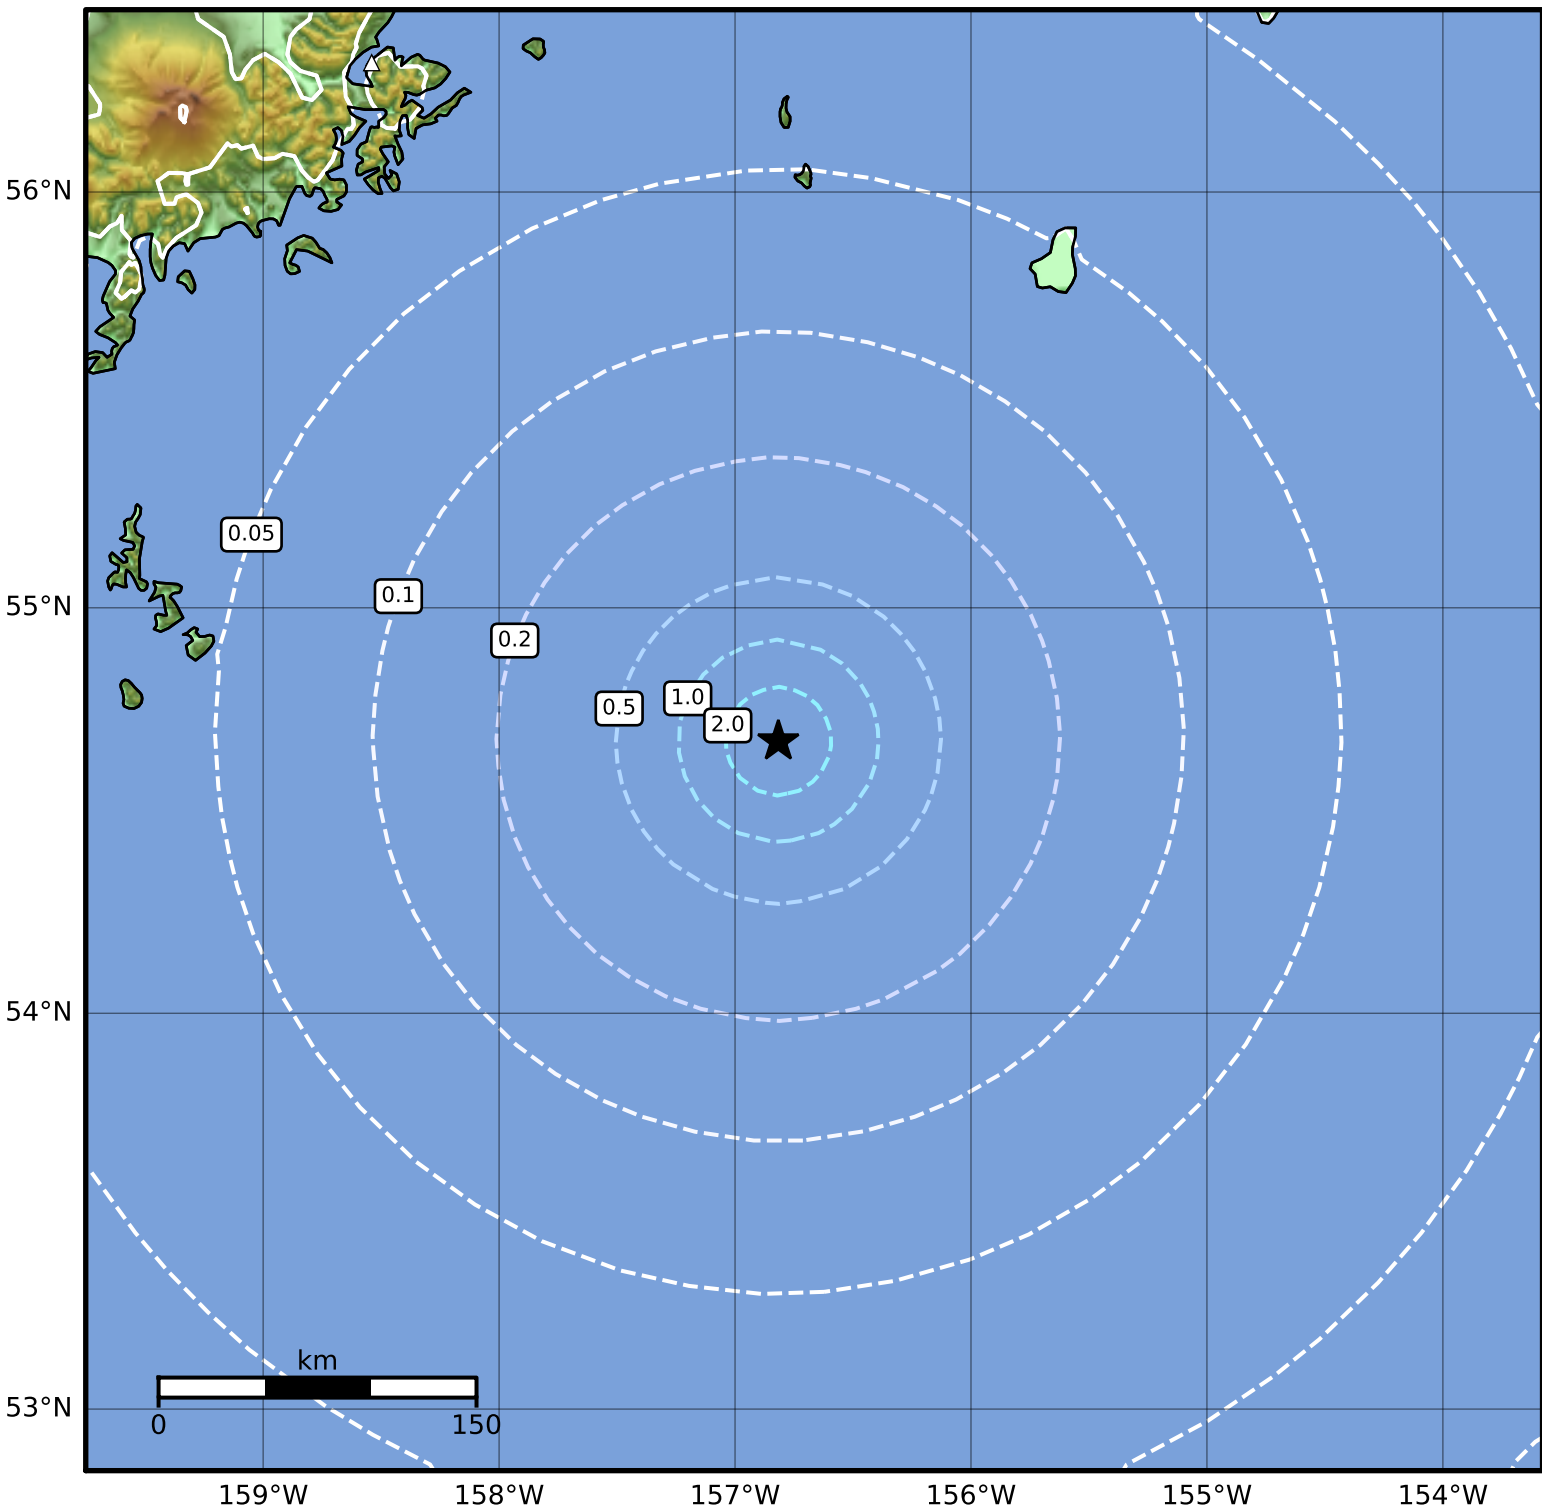

0.3 Second Peak Spectral Acceleration Map Alaska Earthquake Center
 ShakeMap: 201 km (125 miles) SE of Perryville
 Dec 24, 2023 22:04:38 UTC M4.2 N54.67 W156.82 Depth: 15.9km ID:ak023ggfpr4

SA(0.3) (%g)	0.1	0.2	0.5	1	2	5	10	20	50	100	200
--------------	-----	-----	-----	---	---	---	----	----	----	-----	-----

Scale based on Worden et al. (2012)

Version 2: Processed 2023-12-24T23:12:34Z

△ Seismic Instrument ○ Reported Intensity

★ Epicenter