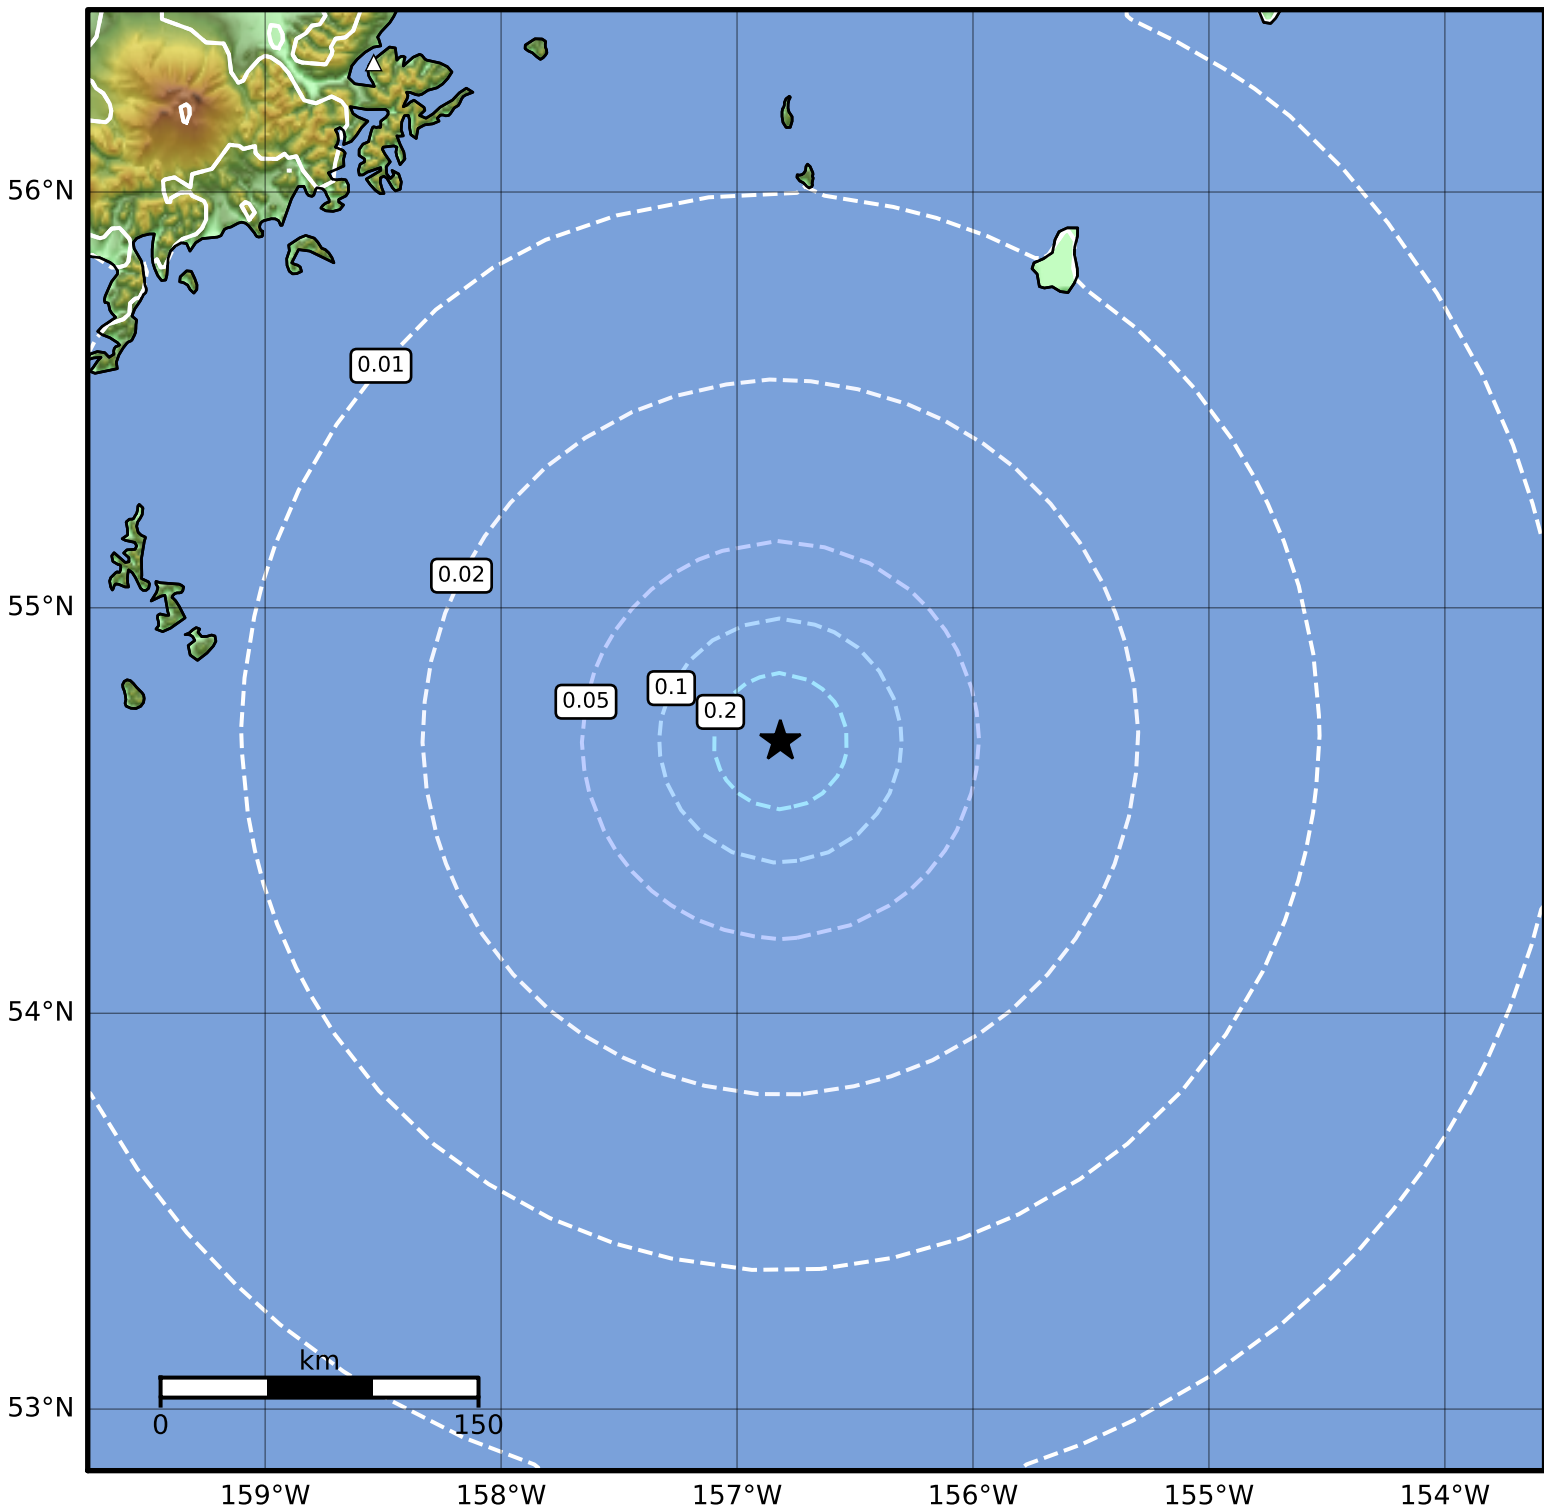

1.0 Second Peak Spectral Acceleration Map Alaska Earthquake Center
 ShakeMap: 201 km (125 miles) SE of Perryville
 Dec 24, 2023 22:04:38 UTC M4.2 N54.67 W156.82 Depth: 15.9km ID:ak023ggfpr4

SA(1.0) (%g)	0.1	0.2	0.5	1	2	5	10	20	50	100	200
--------------	-----	-----	-----	---	---	---	----	----	----	-----	-----

Scale based on Worden et al. (2012)

Version 2: Processed 2023-12-24T23:12:34Z

△ Seismic Instrument ○ Reported Intensity

★ Epicenter