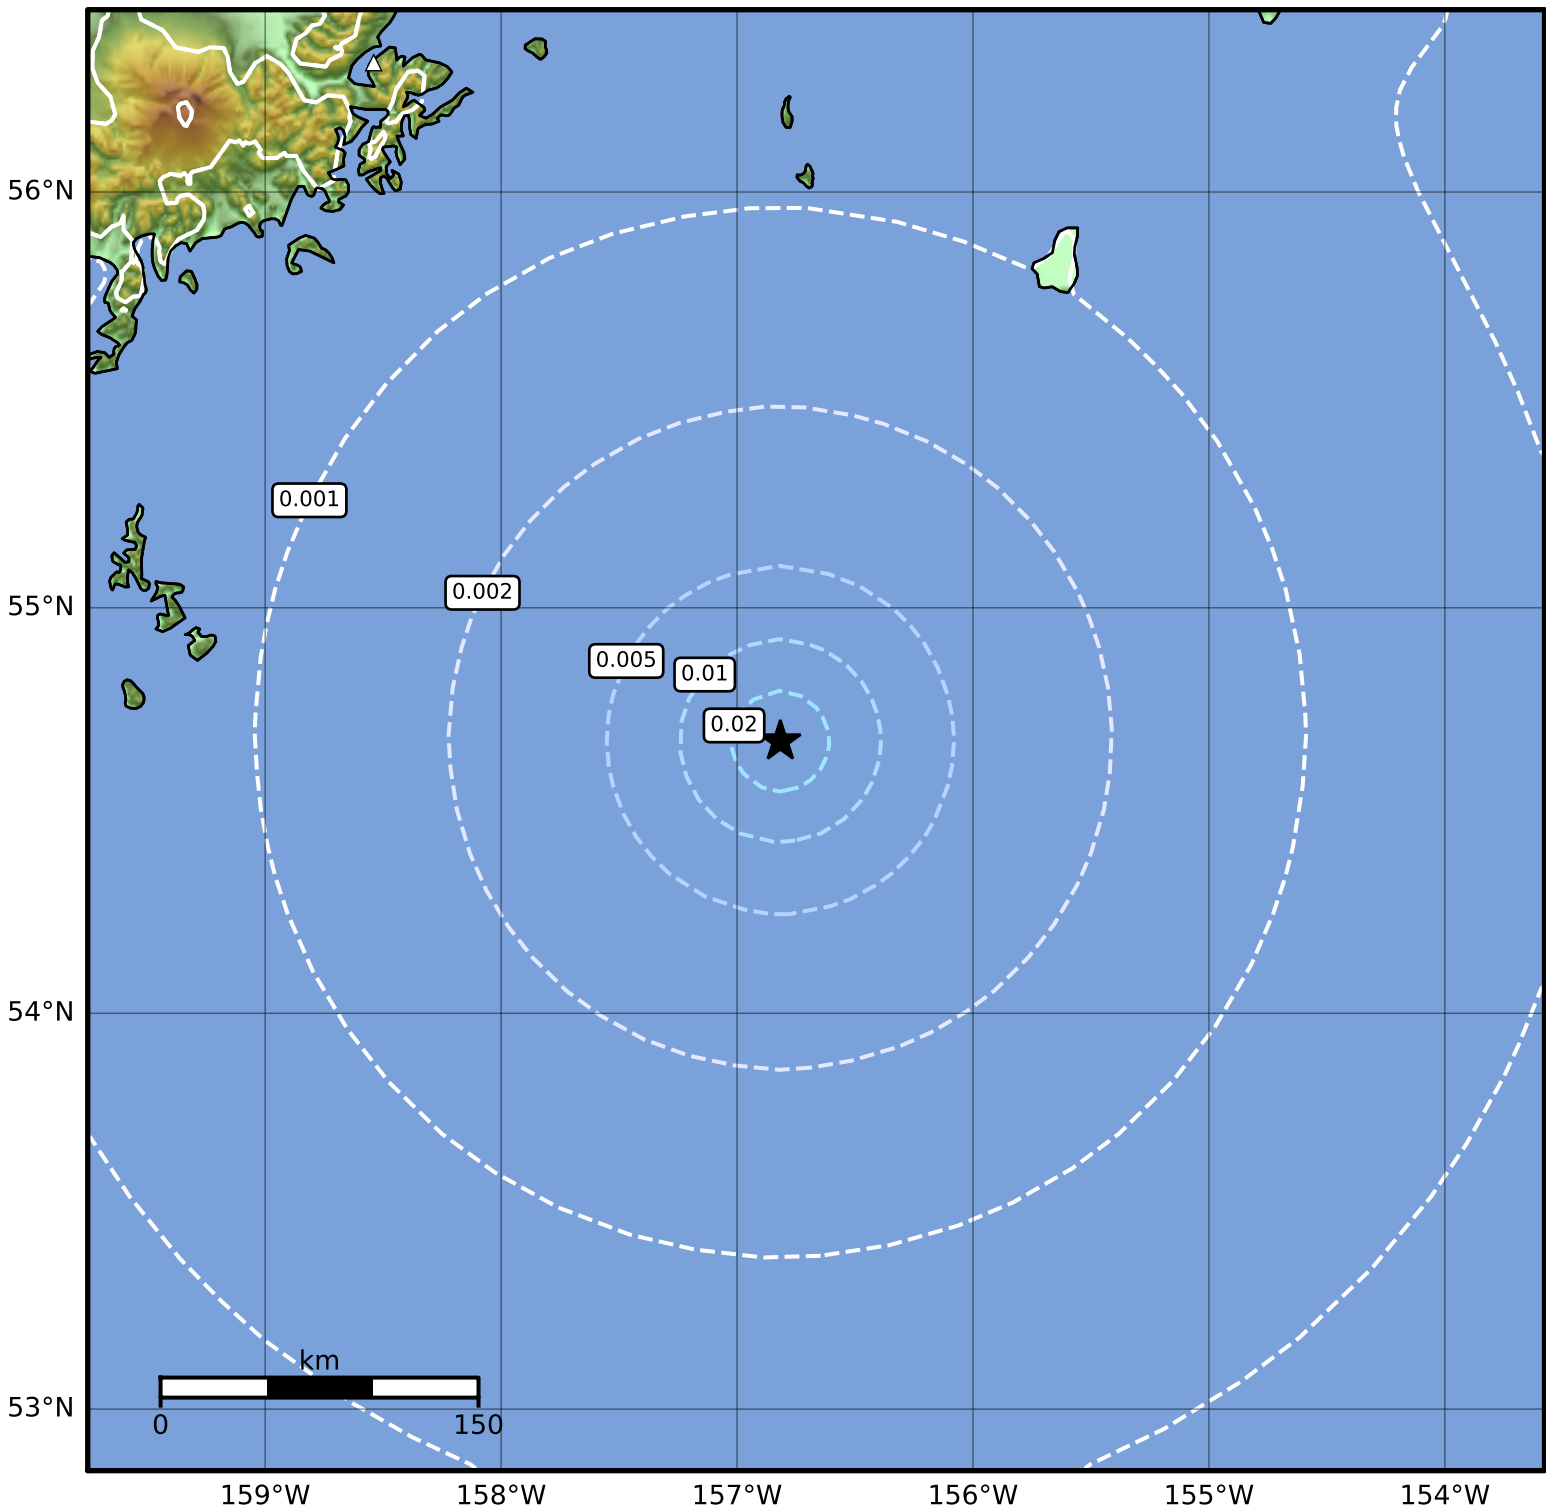

3.0 Second Peak Spectral Acceleration Map Alaska Earthquake Center
ShakeMap: 201 km (125 miles) SE of Perryville
Dec 24, 2023 22:04:38 UTC M4.2 N54.67 W156.82 Depth: 15.9km ID:ak023ggfipr4

Scale based on Worden et al. (2012)

Version 2: Processed 2023-12-24T23:12:34Z

△ Seismic Instrument ○ Reported Intensity

★ Epicenter