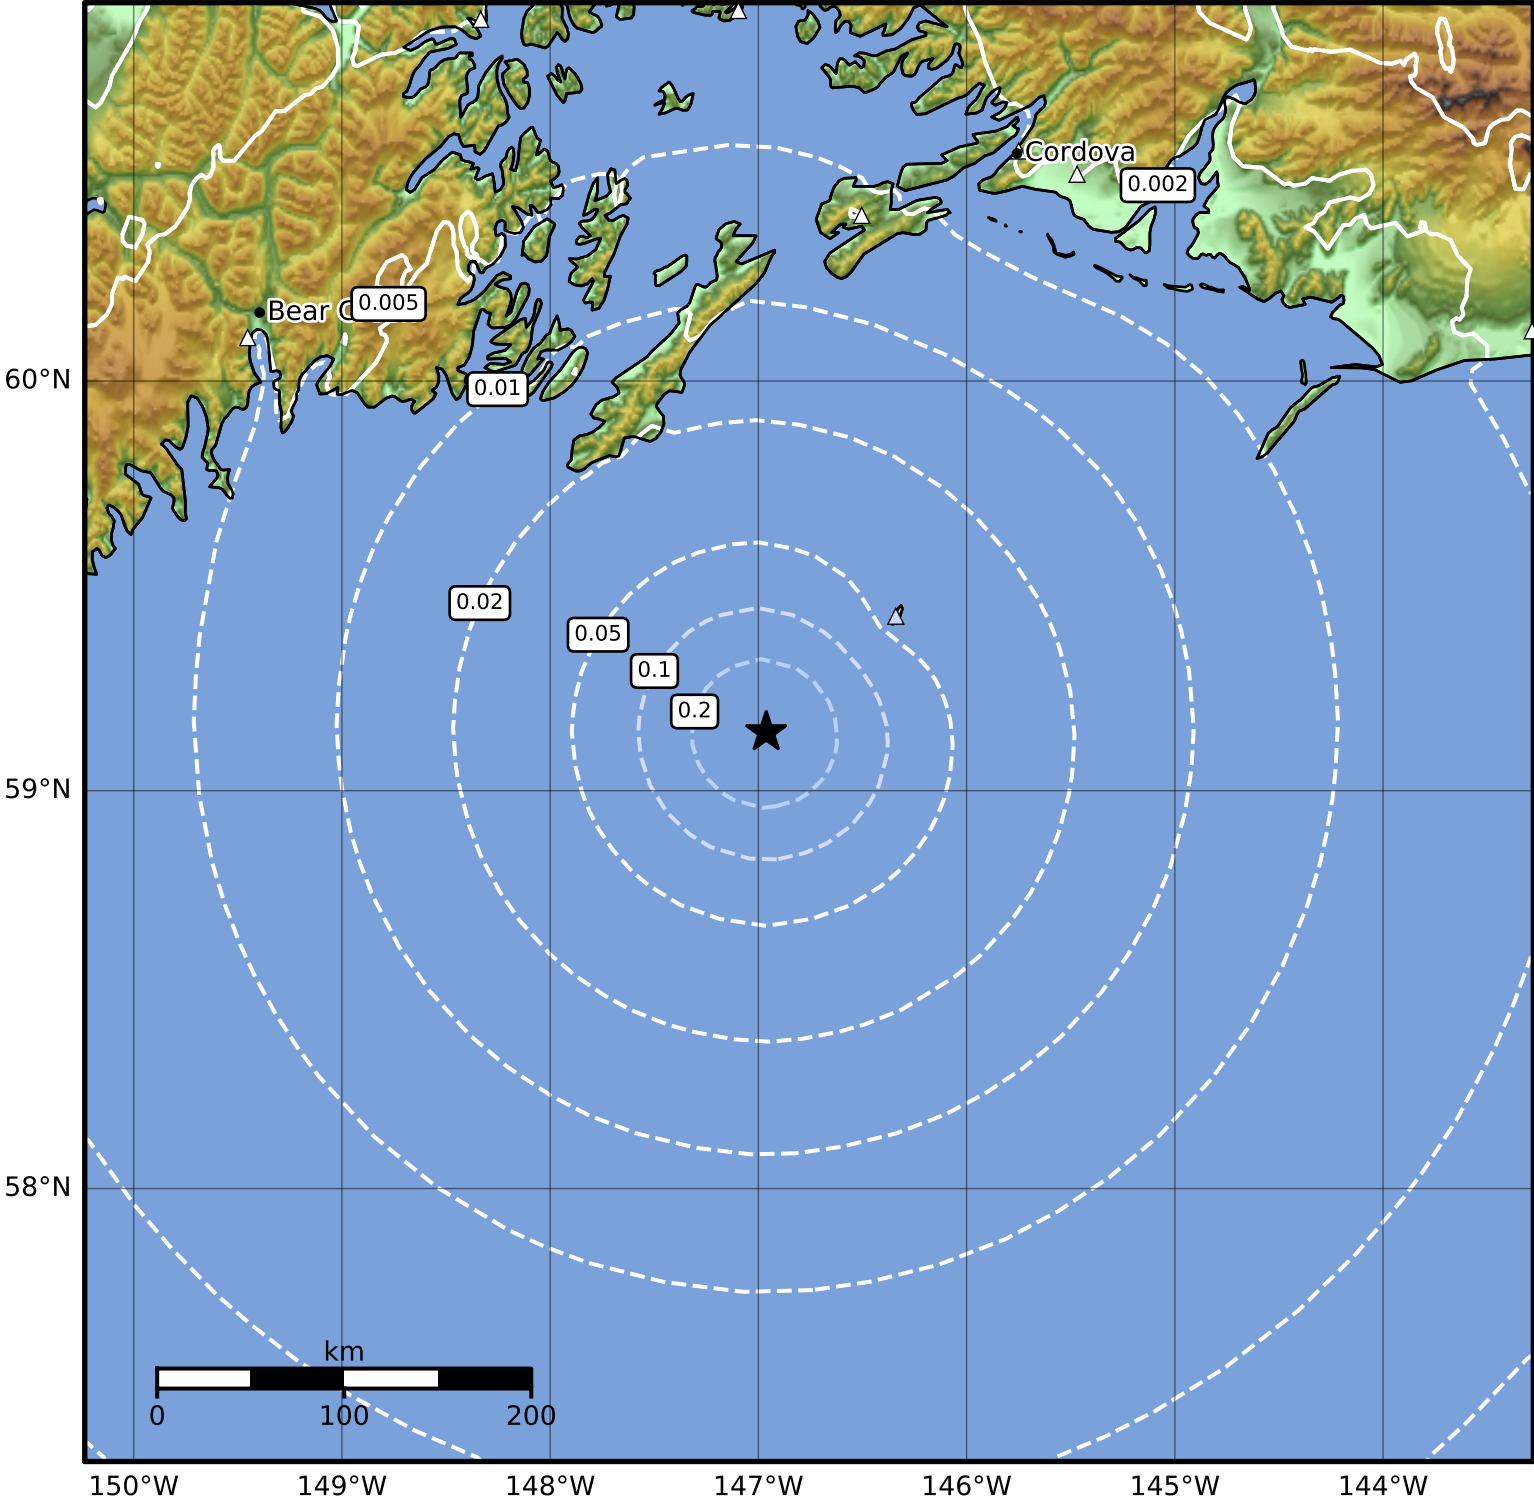

Peak Ground Acceleration Map Alaska Earthquake Center
 ShakeMap: 50 km (31 miles) SW of Middleton Island
 Dec 25, 2023 17:06:58 UTC M3.6 N59.14 W146.96 Depth: 19.2km ID:ak023gi03dd8

PGA (%g)	0.1	0.2	0.5	1	2	5	10	20	50	100	200
----------	-----	-----	-----	---	---	---	----	----	----	-----	-----

Scale based on Worden et al. (2012)

Version 2: Processed 2023-12-25T17:25:19Z

△ Seismic Instrument ○ Reported Intensity ★ Epicenter