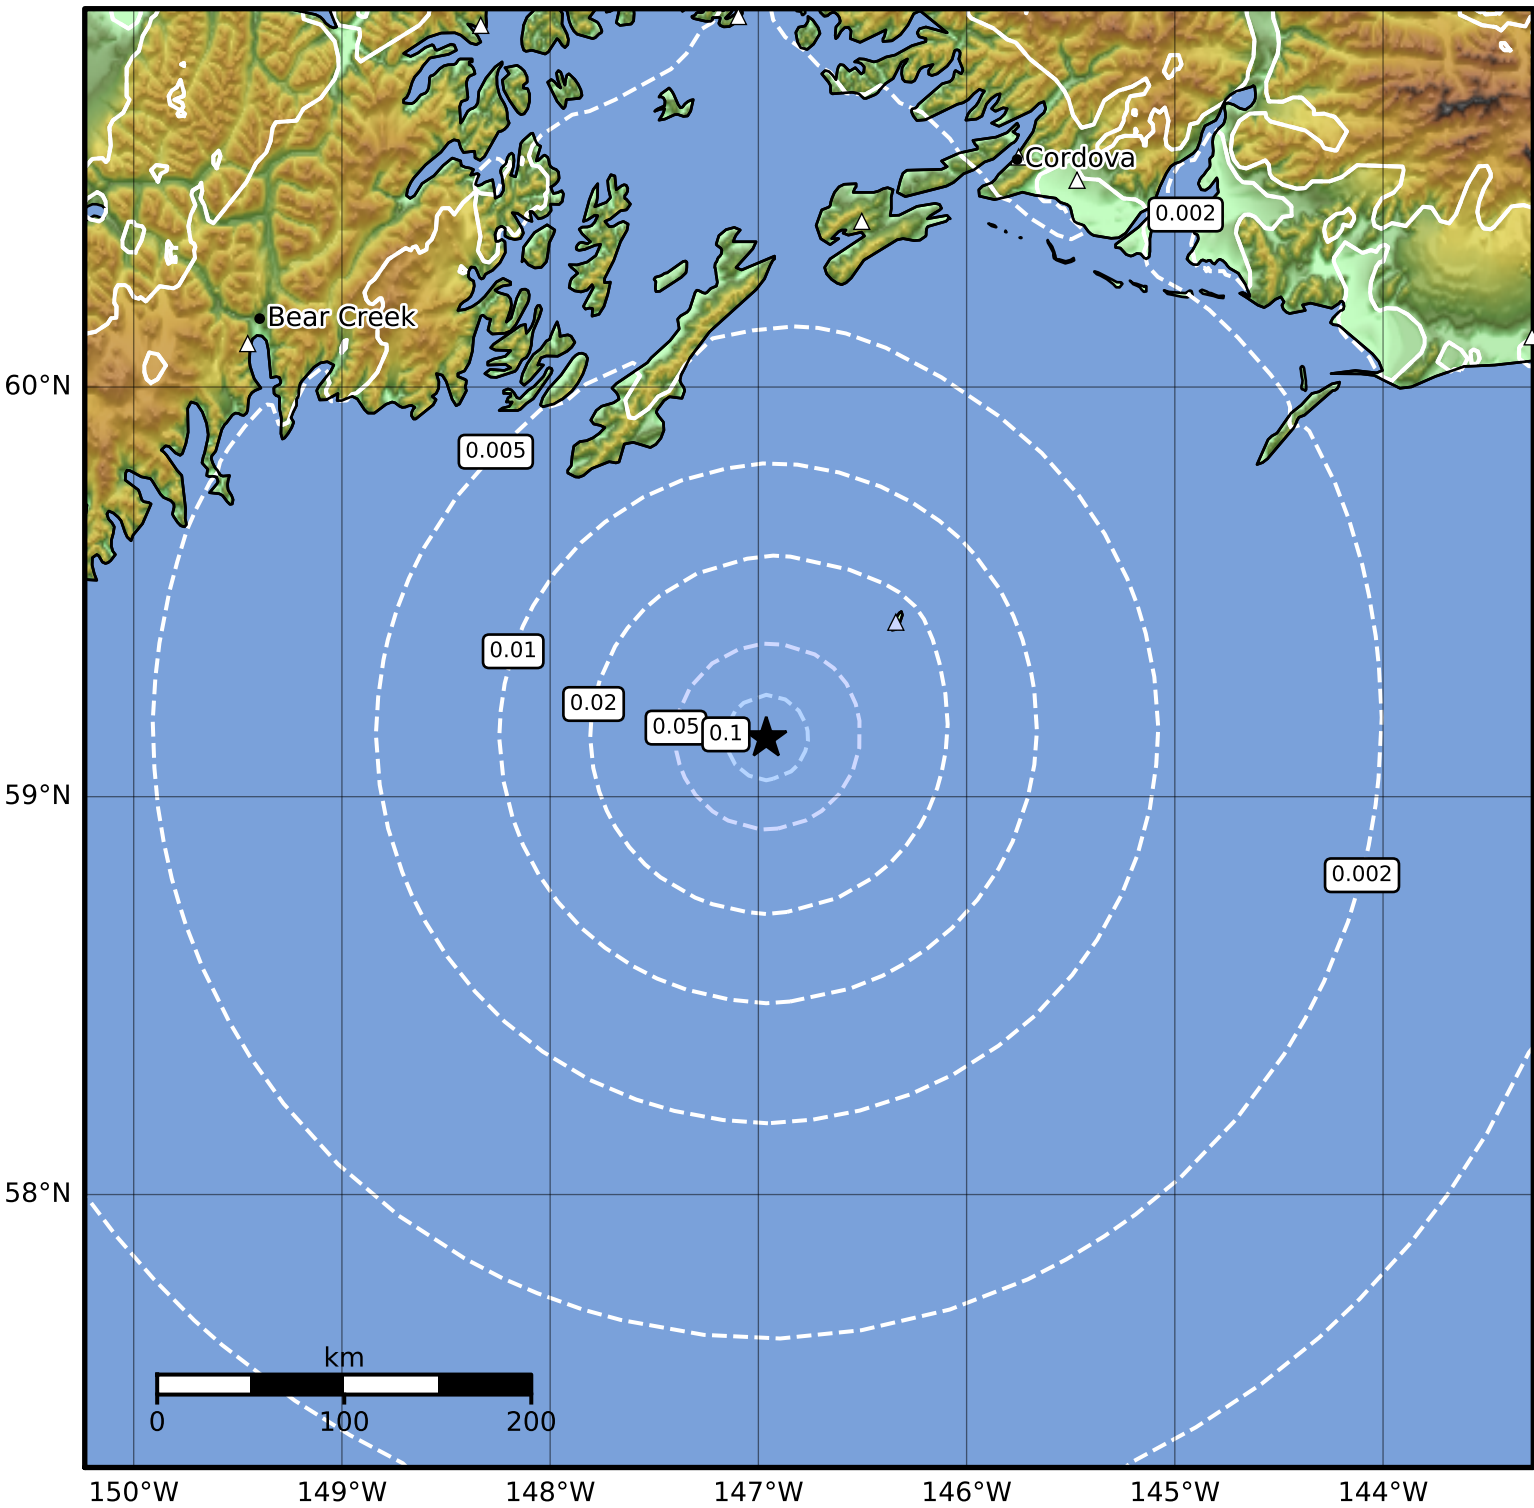

Peak Ground Velocity Map Alaska Earthquake Center  
 ShakeMap: 50 km (31 miles) SW of Middleton Island  
 Dec 25, 2023 17:06:58 UTC M3.6 N59.14 W146.96 Depth: 19.2km ID:ak023gi03dd8

PGV (cm/s)	0.1	0.2	0.5	1	2	5	10	20	50	100	200
------------	-----	-----	-----	---	---	---	----	----	----	-----	-----

Scale based on Worden et al. (2012)

Version 2: Processed 2023-12-25T17:25:19Z

△ Seismic Instrument ○ Reported Intensity

★ Epicenter