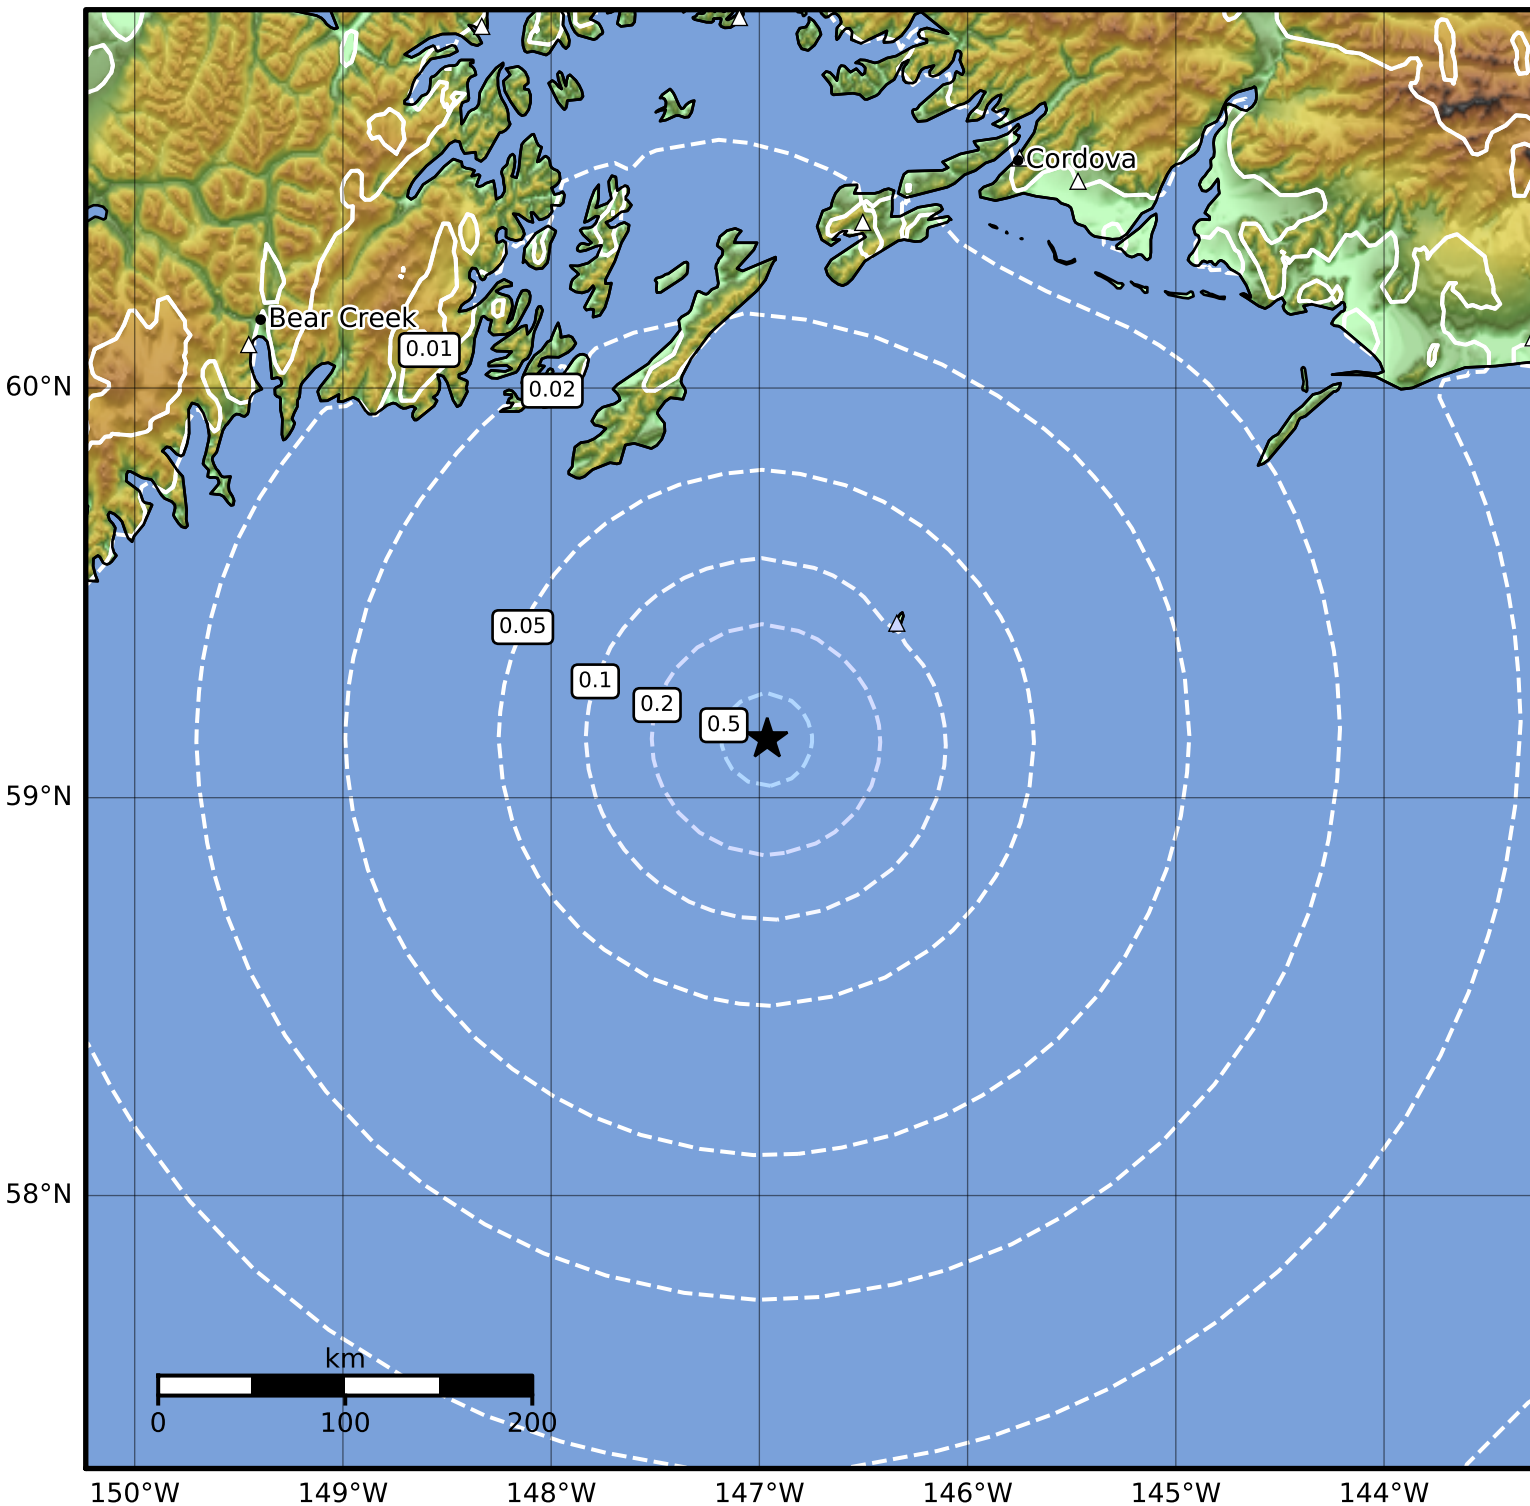

0.3 Second Peak Spectral Acceleration Map Alaska Earthquake Center
 ShakeMap: 50 km (31 miles) SW of Middleton Island
 Dec 25, 2023 17:06:58 UTC M3.6 N59.14 W146.96 Depth: 19.2km ID:ak023gi03dd8

SA(0.3) (%g)	0.1	0.2	0.5	1	2	5	10	20	50	100	200
--------------	-----	-----	-----	---	---	---	----	----	----	-----	-----

Scale based on Worden et al. (2012)

Version 2: Processed 2023-12-25T17:25:19Z

△ Seismic Instrument ○ Reported Intensity

★ Epicenter