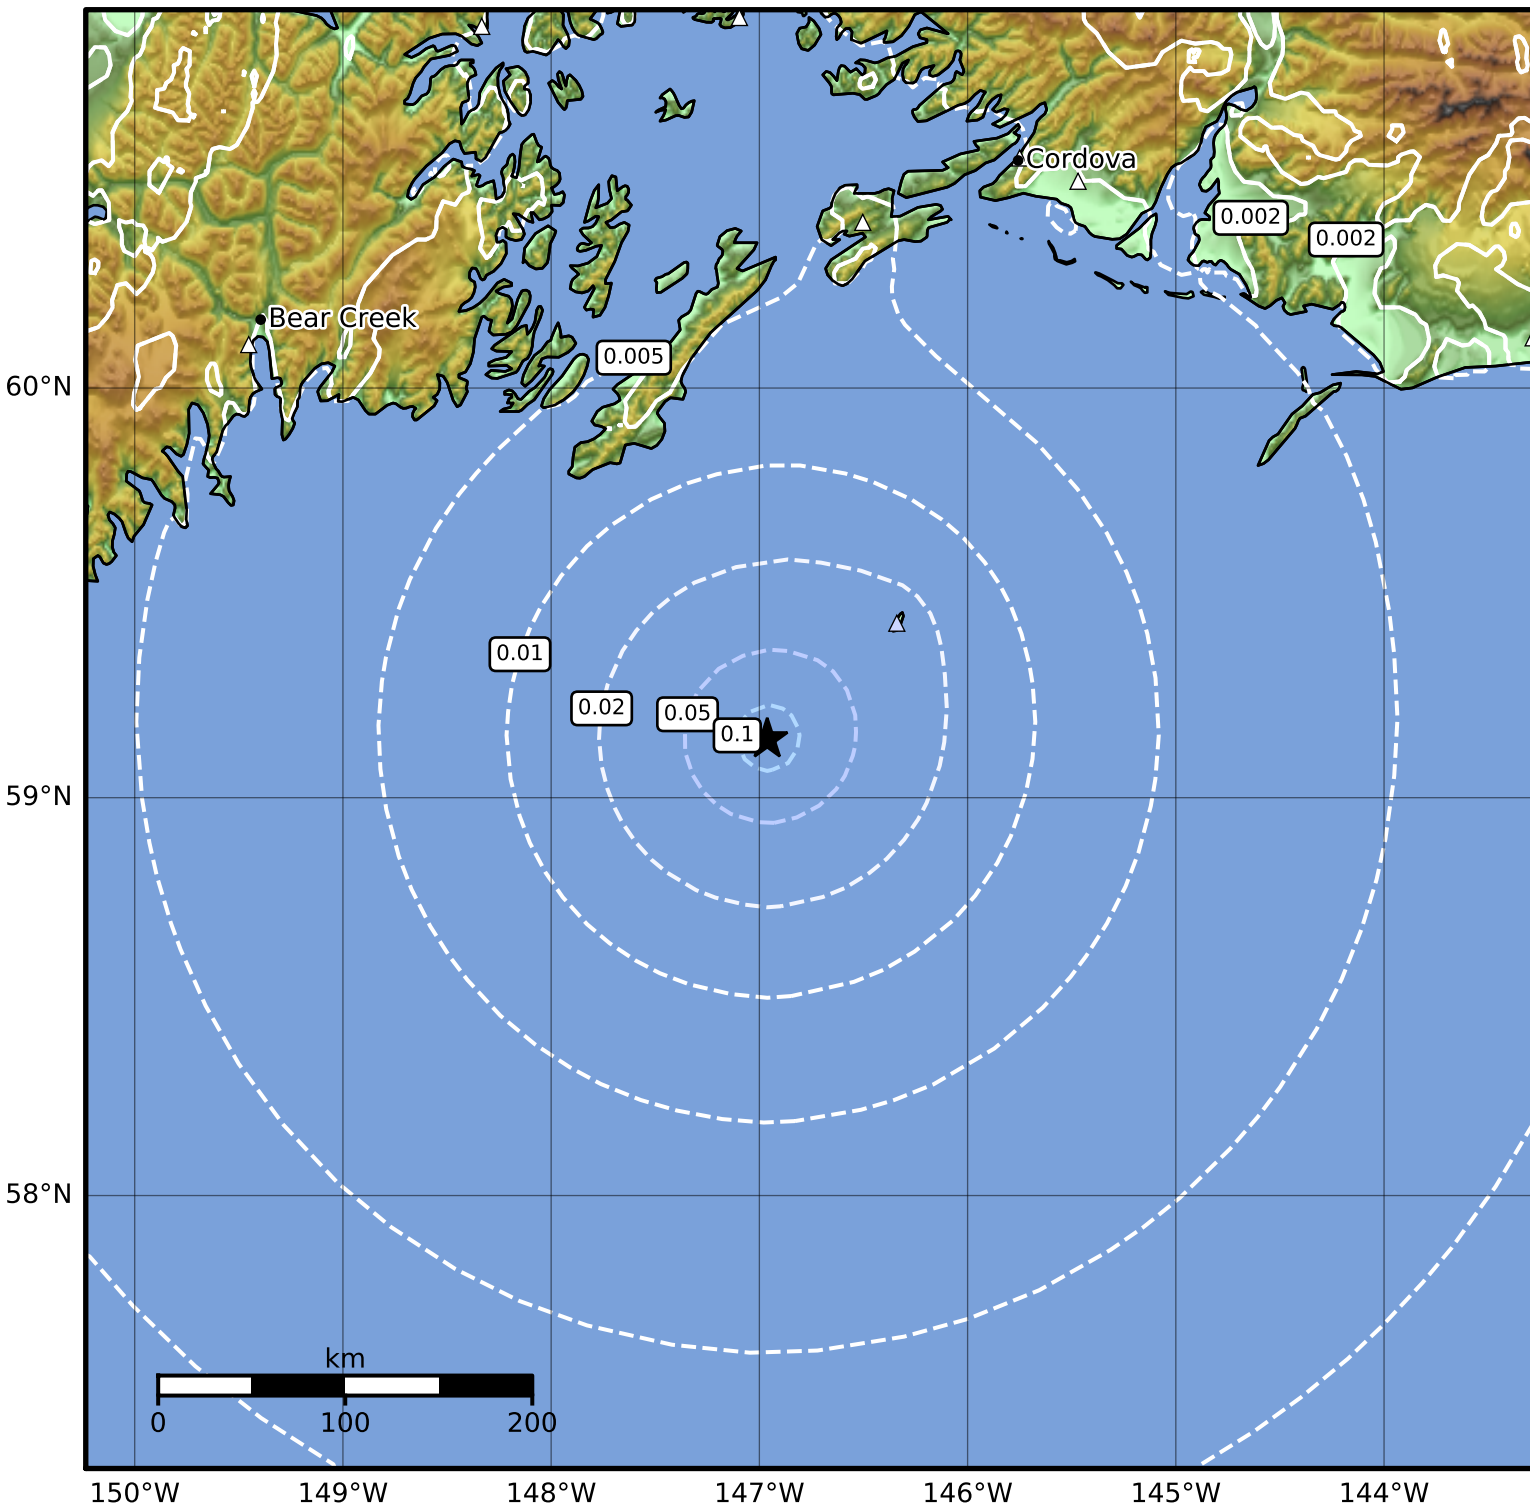

1.0 Second Peak Spectral Acceleration Map Alaska Earthquake Center
 ShakeMap: 50 km (31 miles) SW of Middleton Island
 Dec 25, 2023 17:06:58 UTC M3.6 N59.14 W146.96 Depth: 19.2km ID:ak023gi03dd8

SA(1.0) (%g)	0.1	0.2	0.5	1	2	5	10	20	50	100	200
--------------	-----	-----	-----	---	---	---	----	----	----	-----	-----

Scale based on Worden et al. (2012)

Version 2: Processed 2023-12-25T17:25:19Z

△ Seismic Instrument ○ Reported Intensity

★ Epicenter