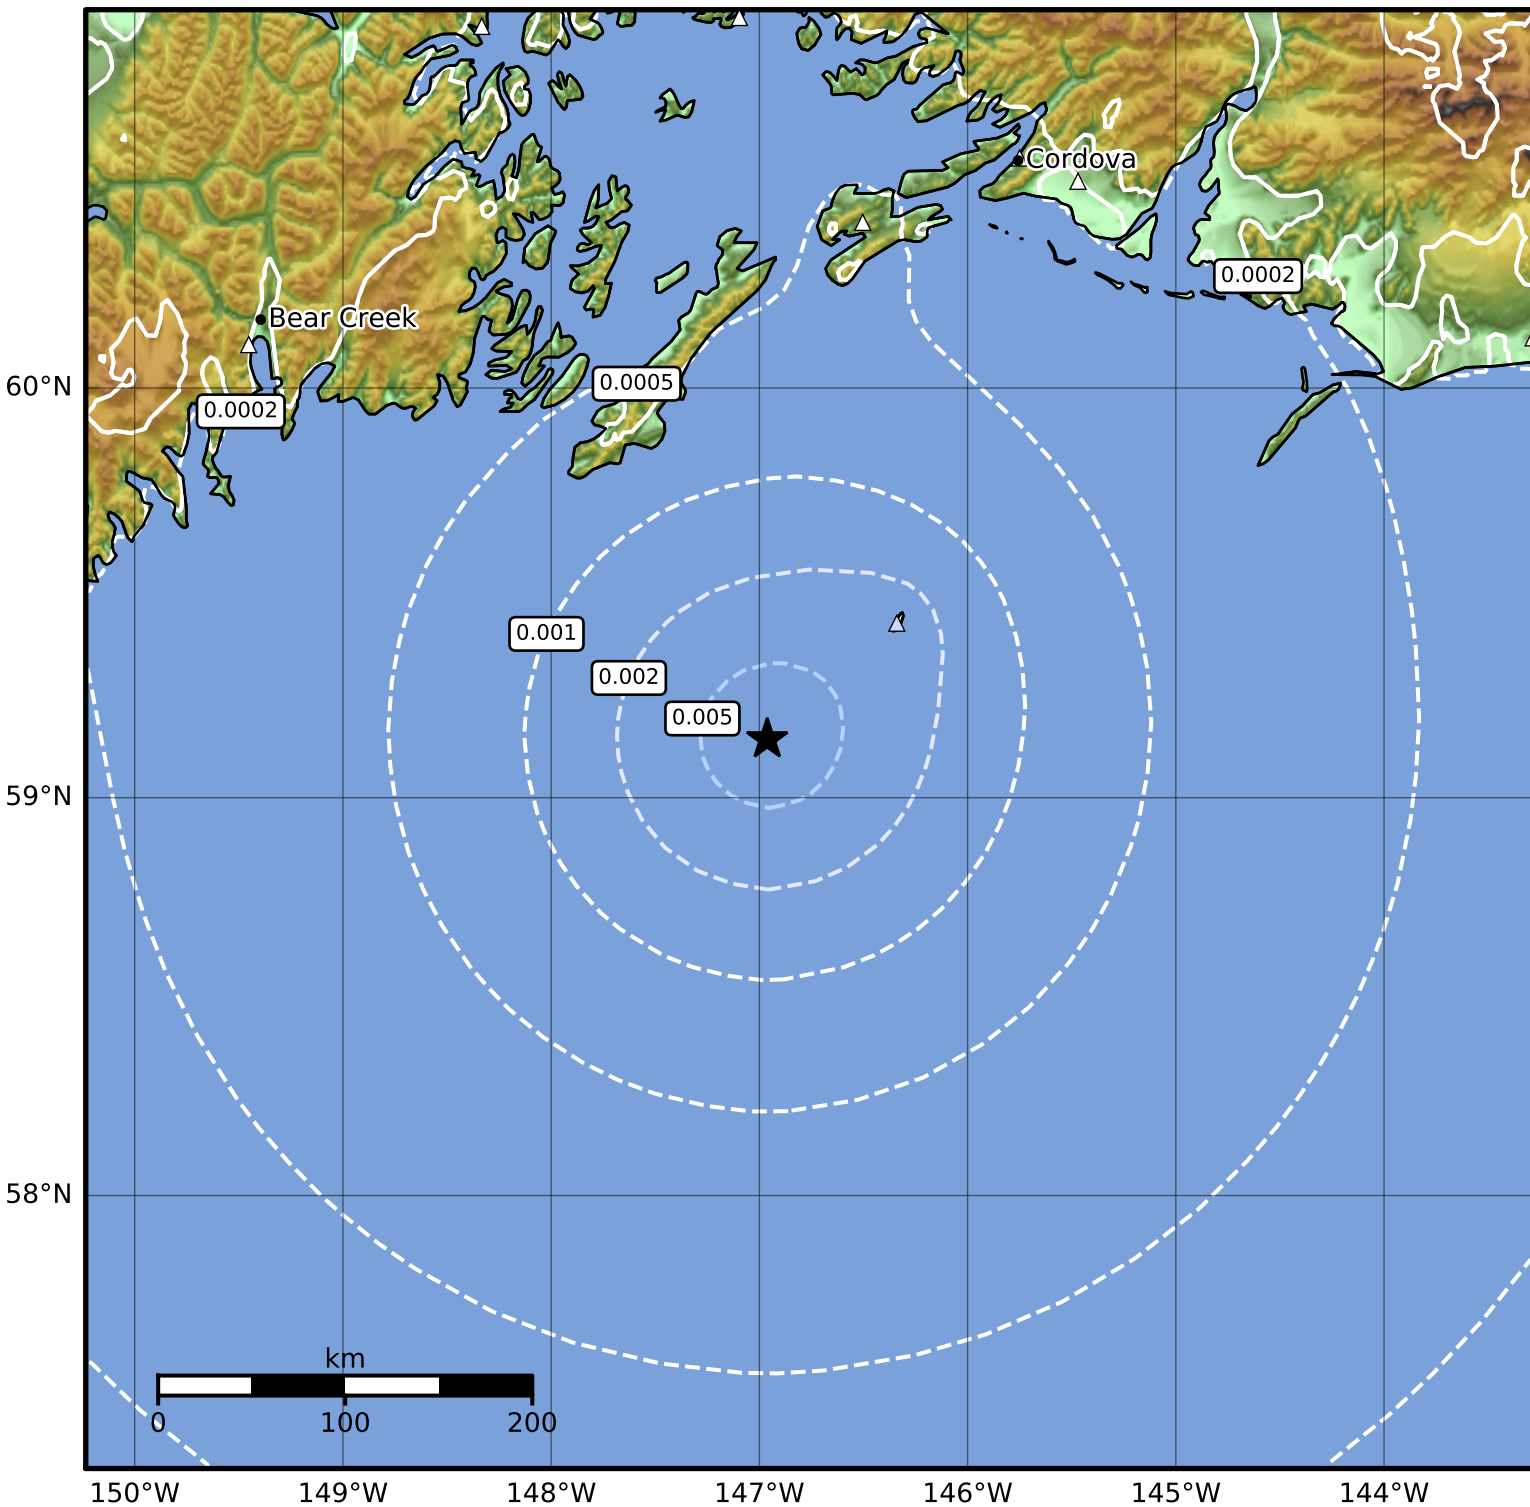

3.0 Second Peak Spectral Acceleration Map Alaska Earthquake Center
ShakeMap: 50 km (31 miles) SW of Middleton Island
Dec 25, 2023 17:06:58 UTC M3.6 N59.14 W146.96 Depth: 19.2km ID:ak023gi03dd8

Scale based on Worden et al. (2012)

△ Seismic Instrument ○ Reported Intensity

★ Epicenter

Version 2: Processed 2023-12-25T17:25:19Z