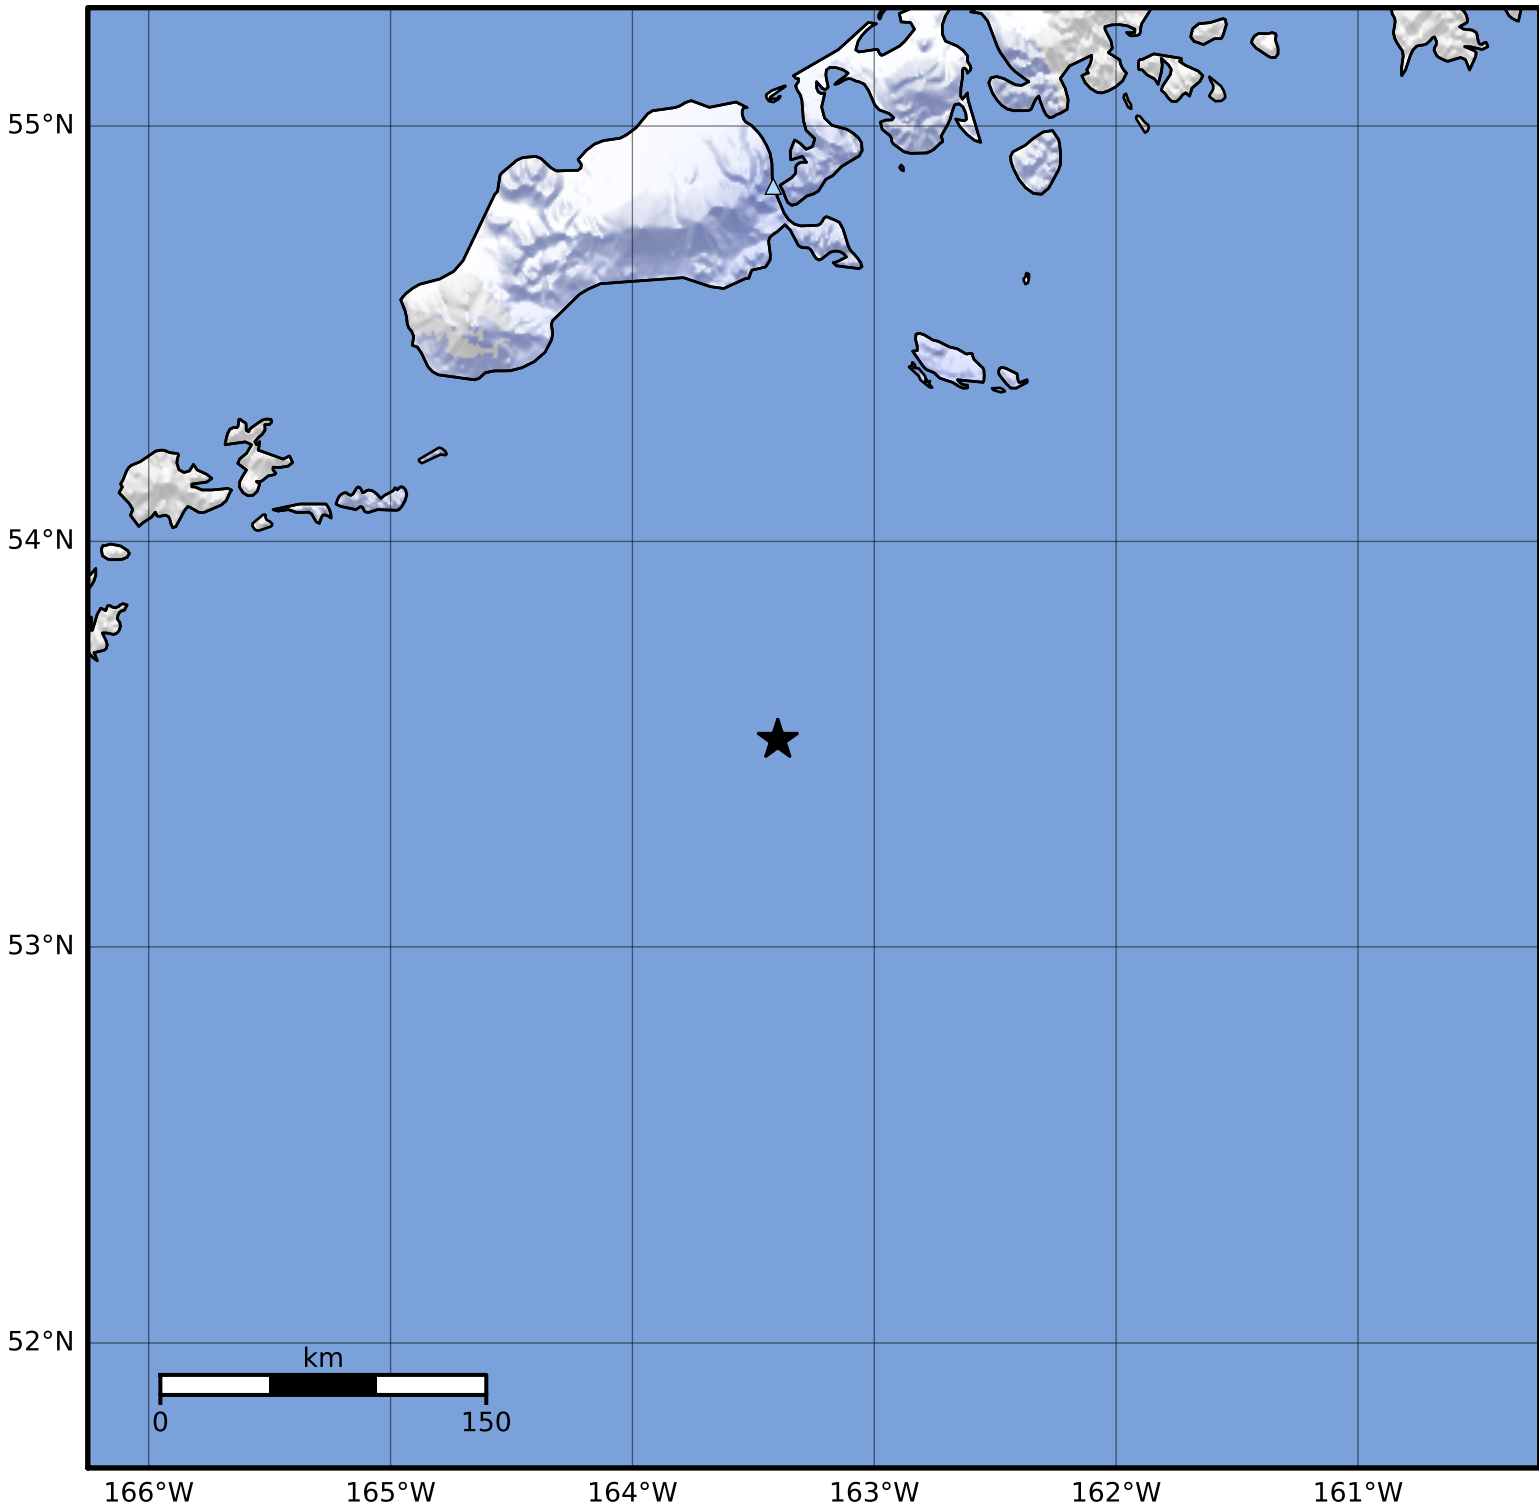

Macroseismic Intensity Map Alaska Earthquake Center  
 ShakeMap: 149 km (93 miles) S of False Pass  
 Dec 25, 2023 17:32:35 UTC M4.3 N53.51 W163.40 Depth: 5.2km ID:ak023gi08wby

SHAKING	Not felt	Weak	Light	Moderate	Strong	Very strong	Severe	Violent	Extreme
DAMAGE	None	None	None	Very light	Light	Moderate	Moderate/heavy	Heavy	Very heavy
PGA(%g)	<0.0464	0.297	2.76	6.2	11.5	21.5	40.1	74.7	>139
PGV(cm/s)	<0.0215	0.135	1.41	4.65	9.64	20	41.4	85.8	>178
INTENSITY	<b>I</b>	<b>II-III</b>	<b>IV</b>	<b>V</b>	<b>VI</b>	<b>VII</b>	<b>VIII</b>	<b>IX</b>	<b>X+</b>

Scale based on Worden et al. (2012)

Version 2: Processed 2023-12-25T17:58:39Z

△ Seismic Instrument ○ Reported Intensity

★ Epicenter