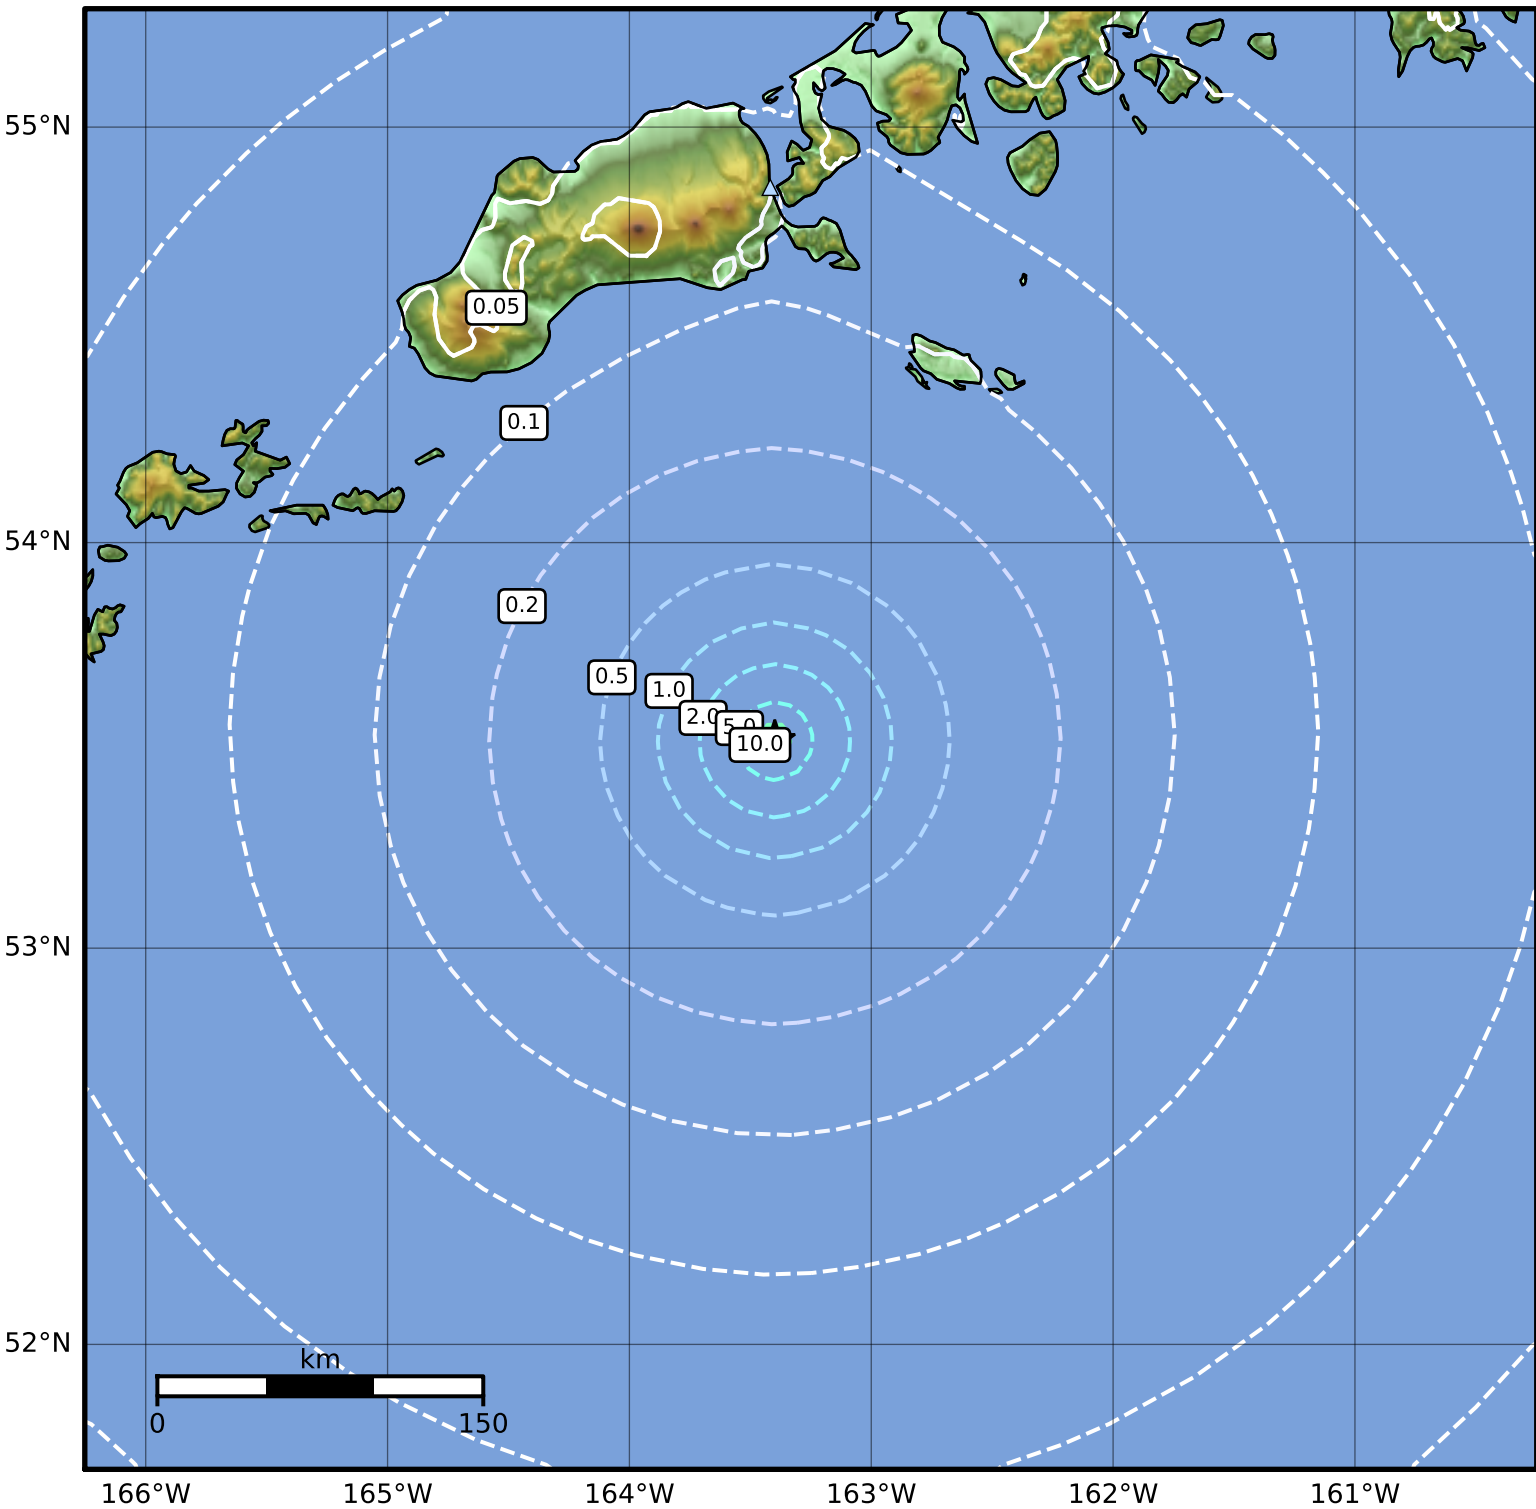

0.3 Second Peak Spectral Acceleration Map Alaska Earthquake Center
 ShakeMap: 149 km (93 miles) S of False Pass
 Dec 25, 2023 17:32:35 UTC M4.3 N53.51 W163.40 Depth: 5.2km ID:ak023gi08wby

SA(0.3) (%g)	0.1	0.2	0.5	1	2	5	10	20	50	100	200
--------------	-----	-----	-----	---	---	---	----	----	----	-----	-----

Scale based on Worden et al. (2012)

Version 2: Processed 2023-12-25T17:58:39Z

△ Seismic Instrument ○ Reported Intensity

★ Epicenter