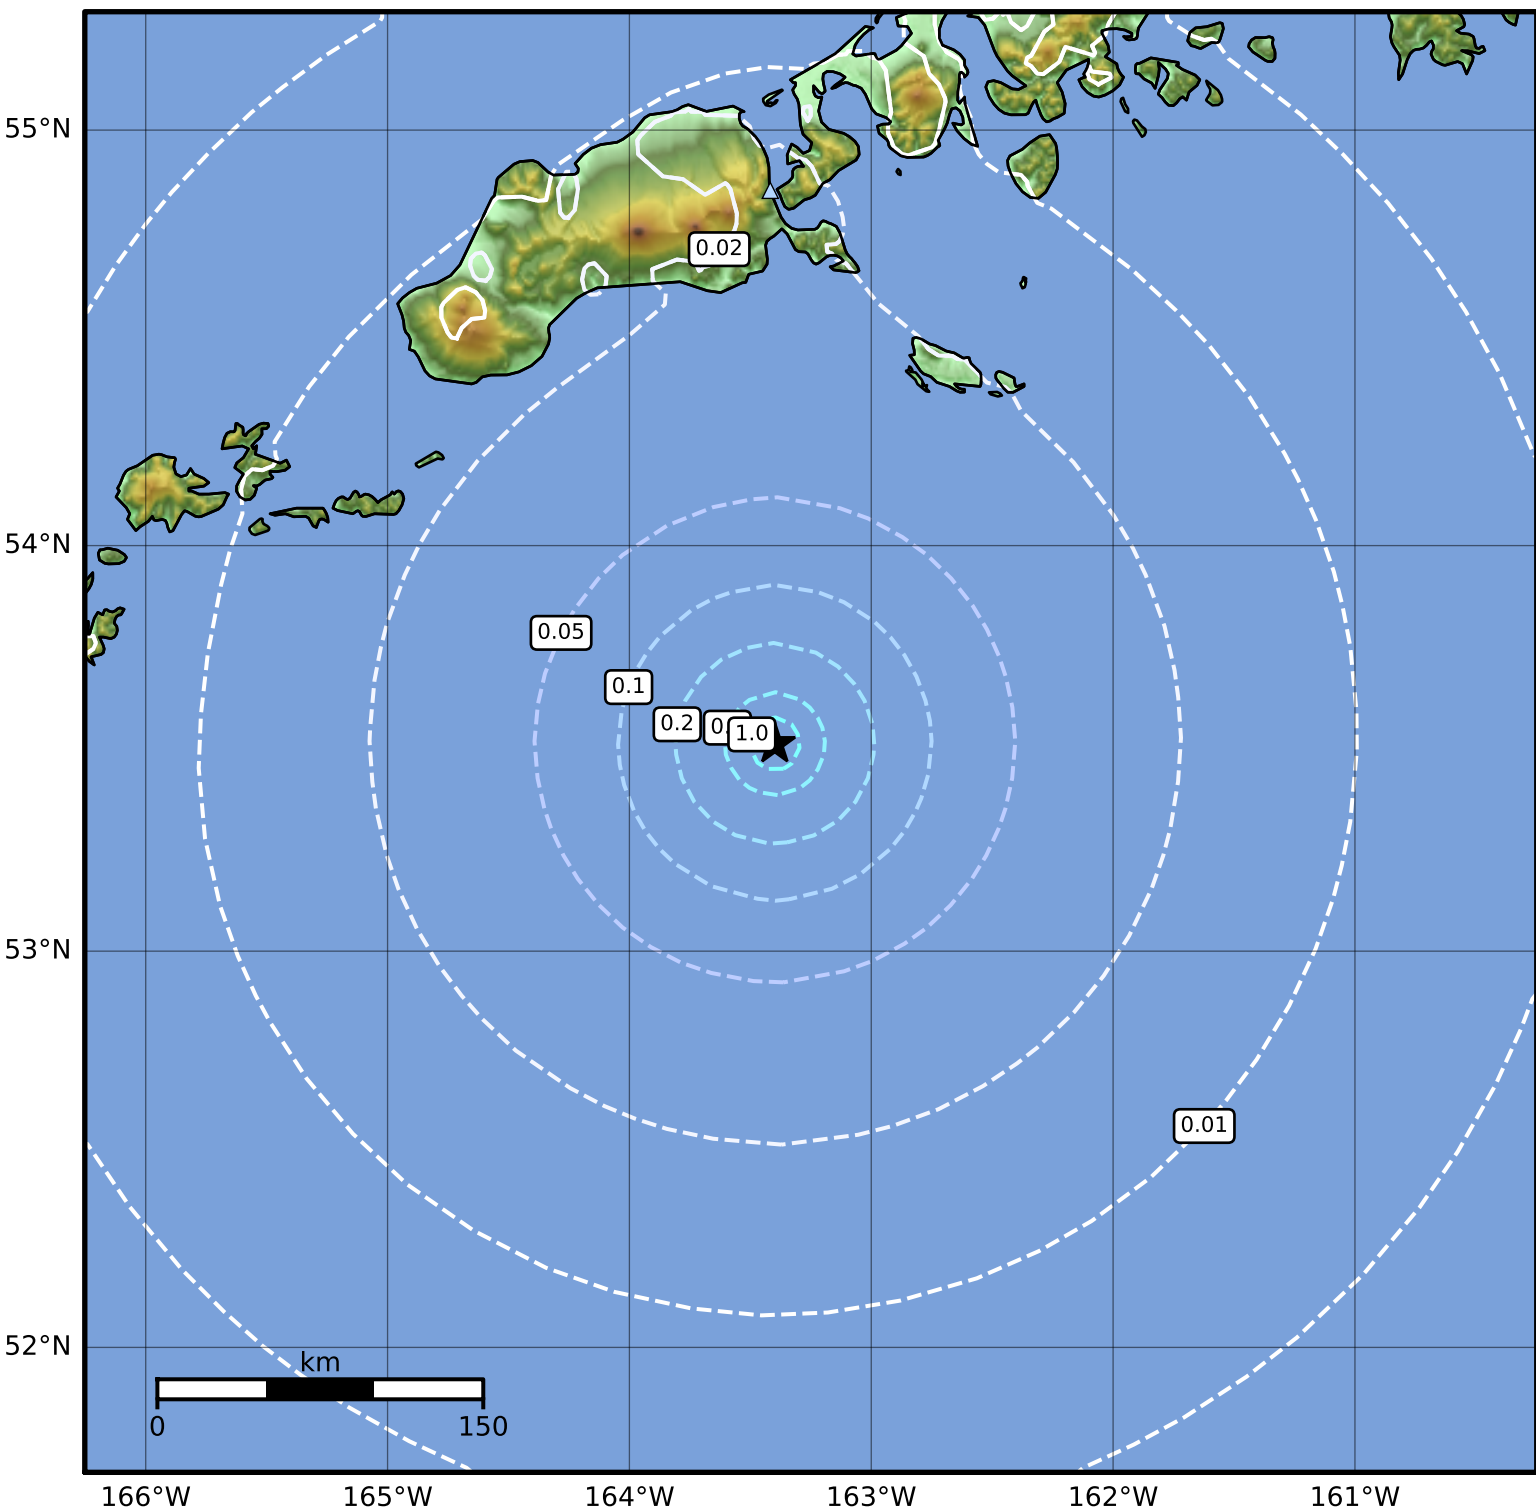

1.0 Second Peak Spectral Acceleration Map Alaska Earthquake Center
 ShakeMap: 149 km (93 miles) S of False Pass
 Dec 25, 2023 17:32:35 UTC M4.3 N53.51 W163.40 Depth: 5.2km ID:ak023gi08wby

SA(1.0) (%g)	0.1	0.2	0.5	1	2	5	10	20	50	100	200
---------------------	------------	------------	------------	----------	----------	----------	-----------	-----------	-----------	------------	------------

Scale based on Worden et al. (2012)

Version 2: Processed 2023-12-25T17:58:39Z

△ Seismic Instrument ○ Reported Intensity

★ Epicenter