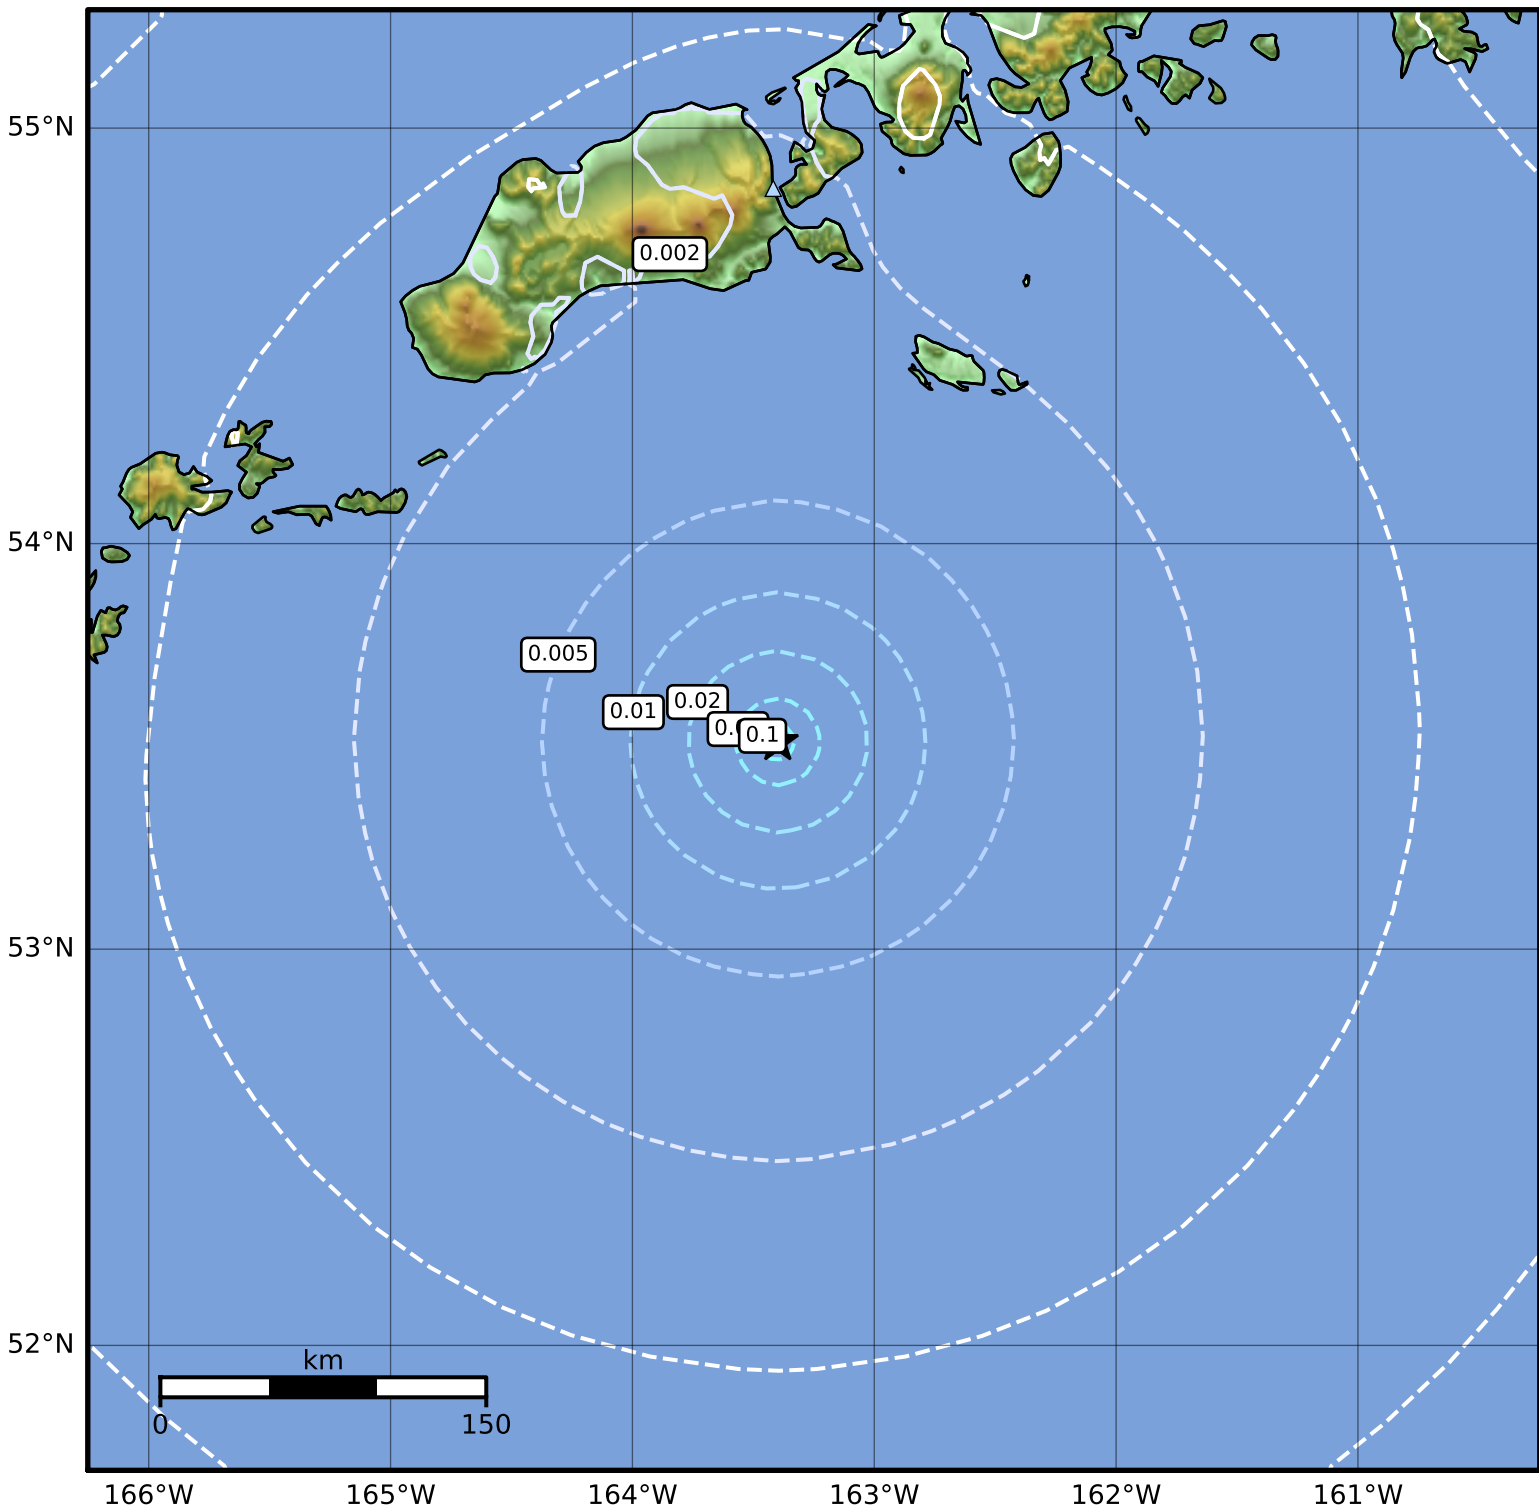

3.0 Second Peak Spectral Acceleration Map Alaska Earthquake Center
 ShakeMap: 149 km (93 miles) S of False Pass
 Dec 25, 2023 17:32:35 UTC M4.3 N53.51 W163.40 Depth: 5.2km ID:ak023gi08wby

Scale based on Worden et al. (2012)

Version 2: Processed 2023-12-25T17:58:39Z

△ Seismic Instrument ○ Reported Intensity

★ Epicenter