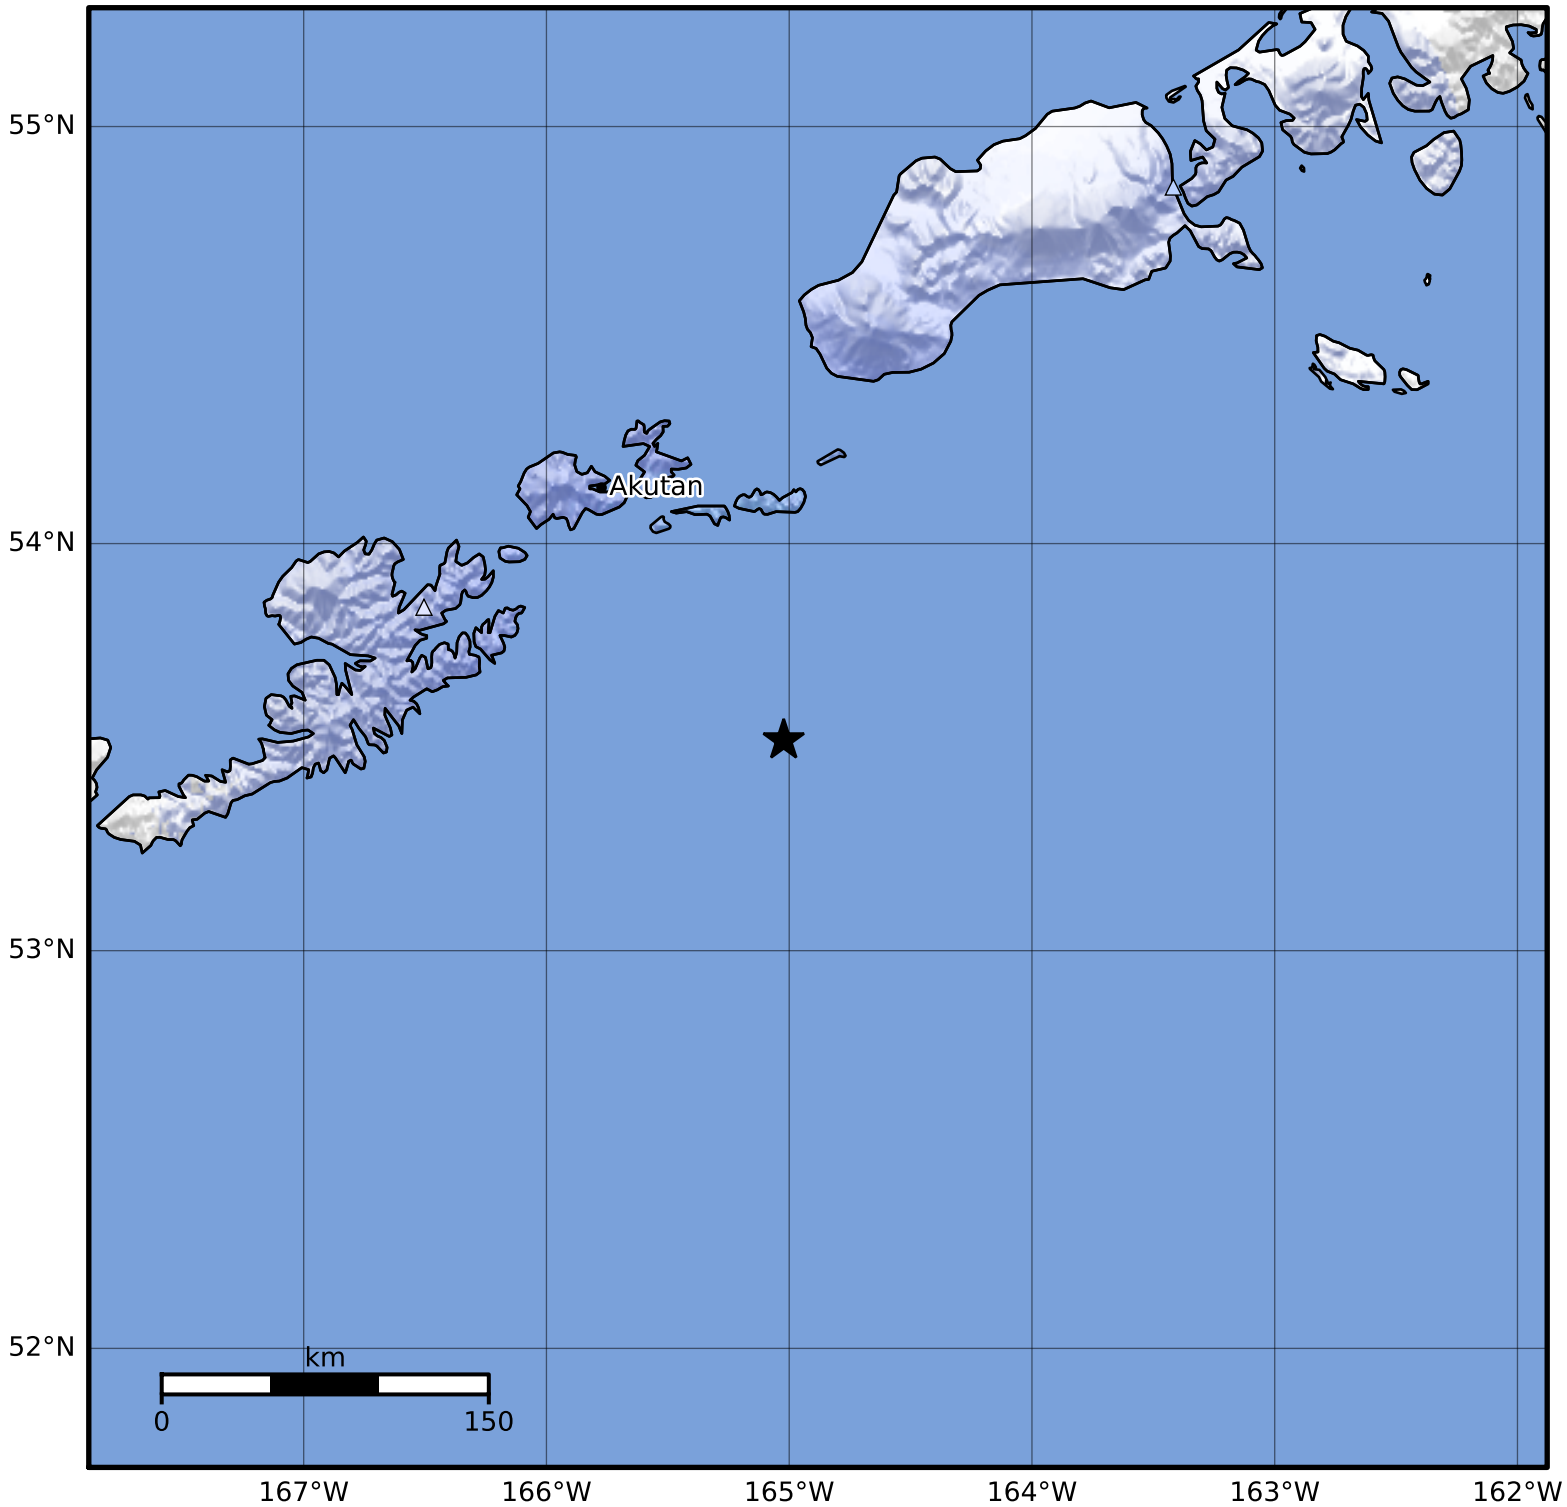

Macroseismic Intensity Map Alaska Earthquake Center
 ShakeMap: 84 km (52 miles) SE of Akutan
 Dec 27, 2023 06:16:43 UTC M4.5 N53.52 W165.02 Depth: 25.3km ID:ak023gl4oeun

SHAKING	Not felt	Weak	Light	Moderate	Strong	Very strong	Severe	Violent	Extreme
DAMAGE	None	None	None	Very light	Light	Moderate	Moderate/heavy	Heavy	Very heavy
PGA(%g)	<0.0464	0.297	2.76	6.2	11.5	21.5	40.1	74.7	>139
PGV(cm/s)	<0.0215	0.135	1.41	4.65	9.64	20	41.4	85.8	>178
INTENSITY	I	II-III	IV	V	VI	VII	VIII	IX	X+

Scale based on Worden et al. (2012)

Version 2: Processed 2023-12-27T07:49:57Z

△ Seismic Instrument ○ Reported Intensity

★ Epicenter