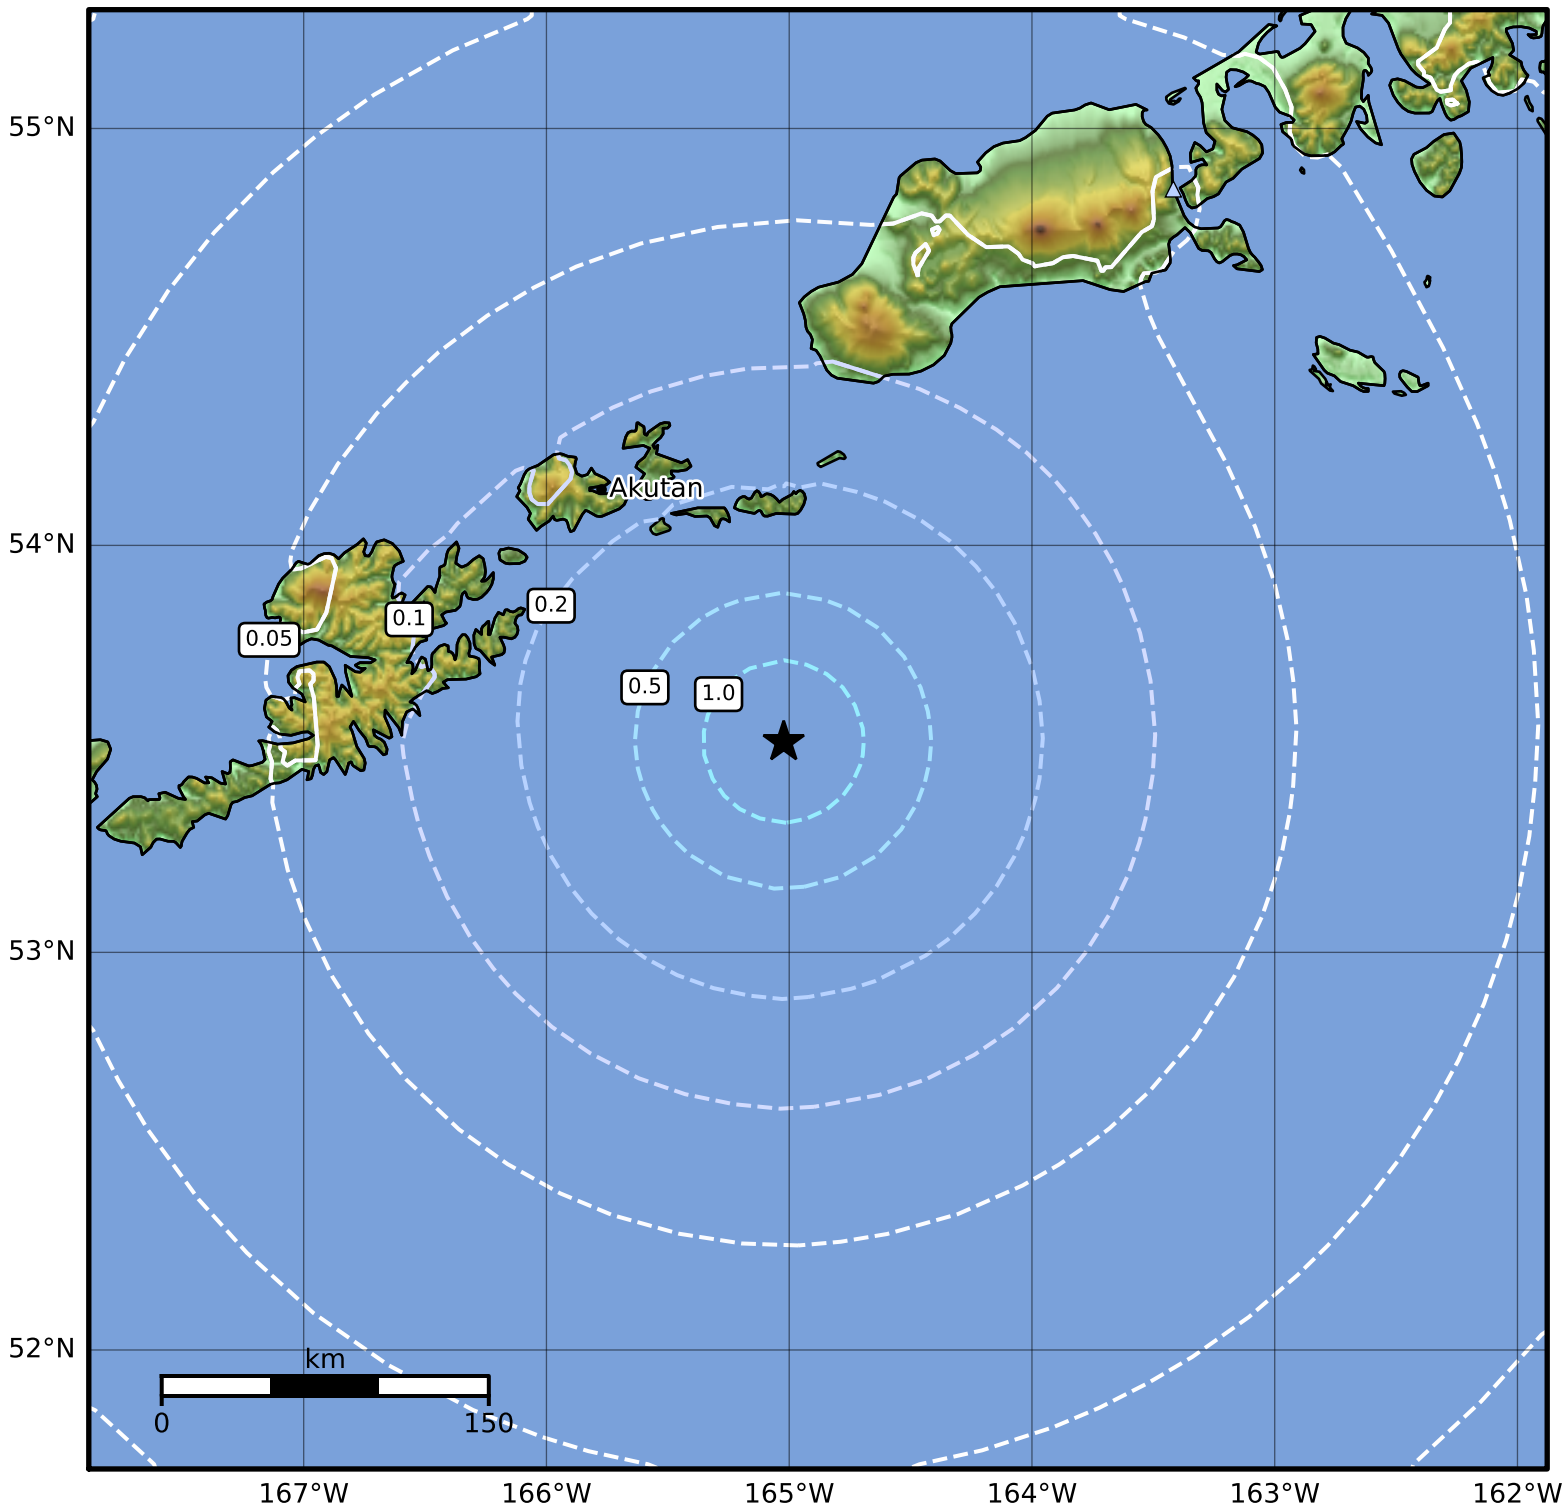

Peak Ground Acceleration Map Alaska Earthquake Center
ShakeMap: 84 km (52 miles) SE of Akutan
Dec 27, 2023 06:16:43 UTC M4.5 N53.52 W165.02 Depth: 25.3km ID:ak023gl4oeun

Scale based on Worden et al. (2012)

△ Seismic Instrument ○ Reported Intensity

★ Epicenter

Version 2: Processed 2023-12-27T07:49:57Z