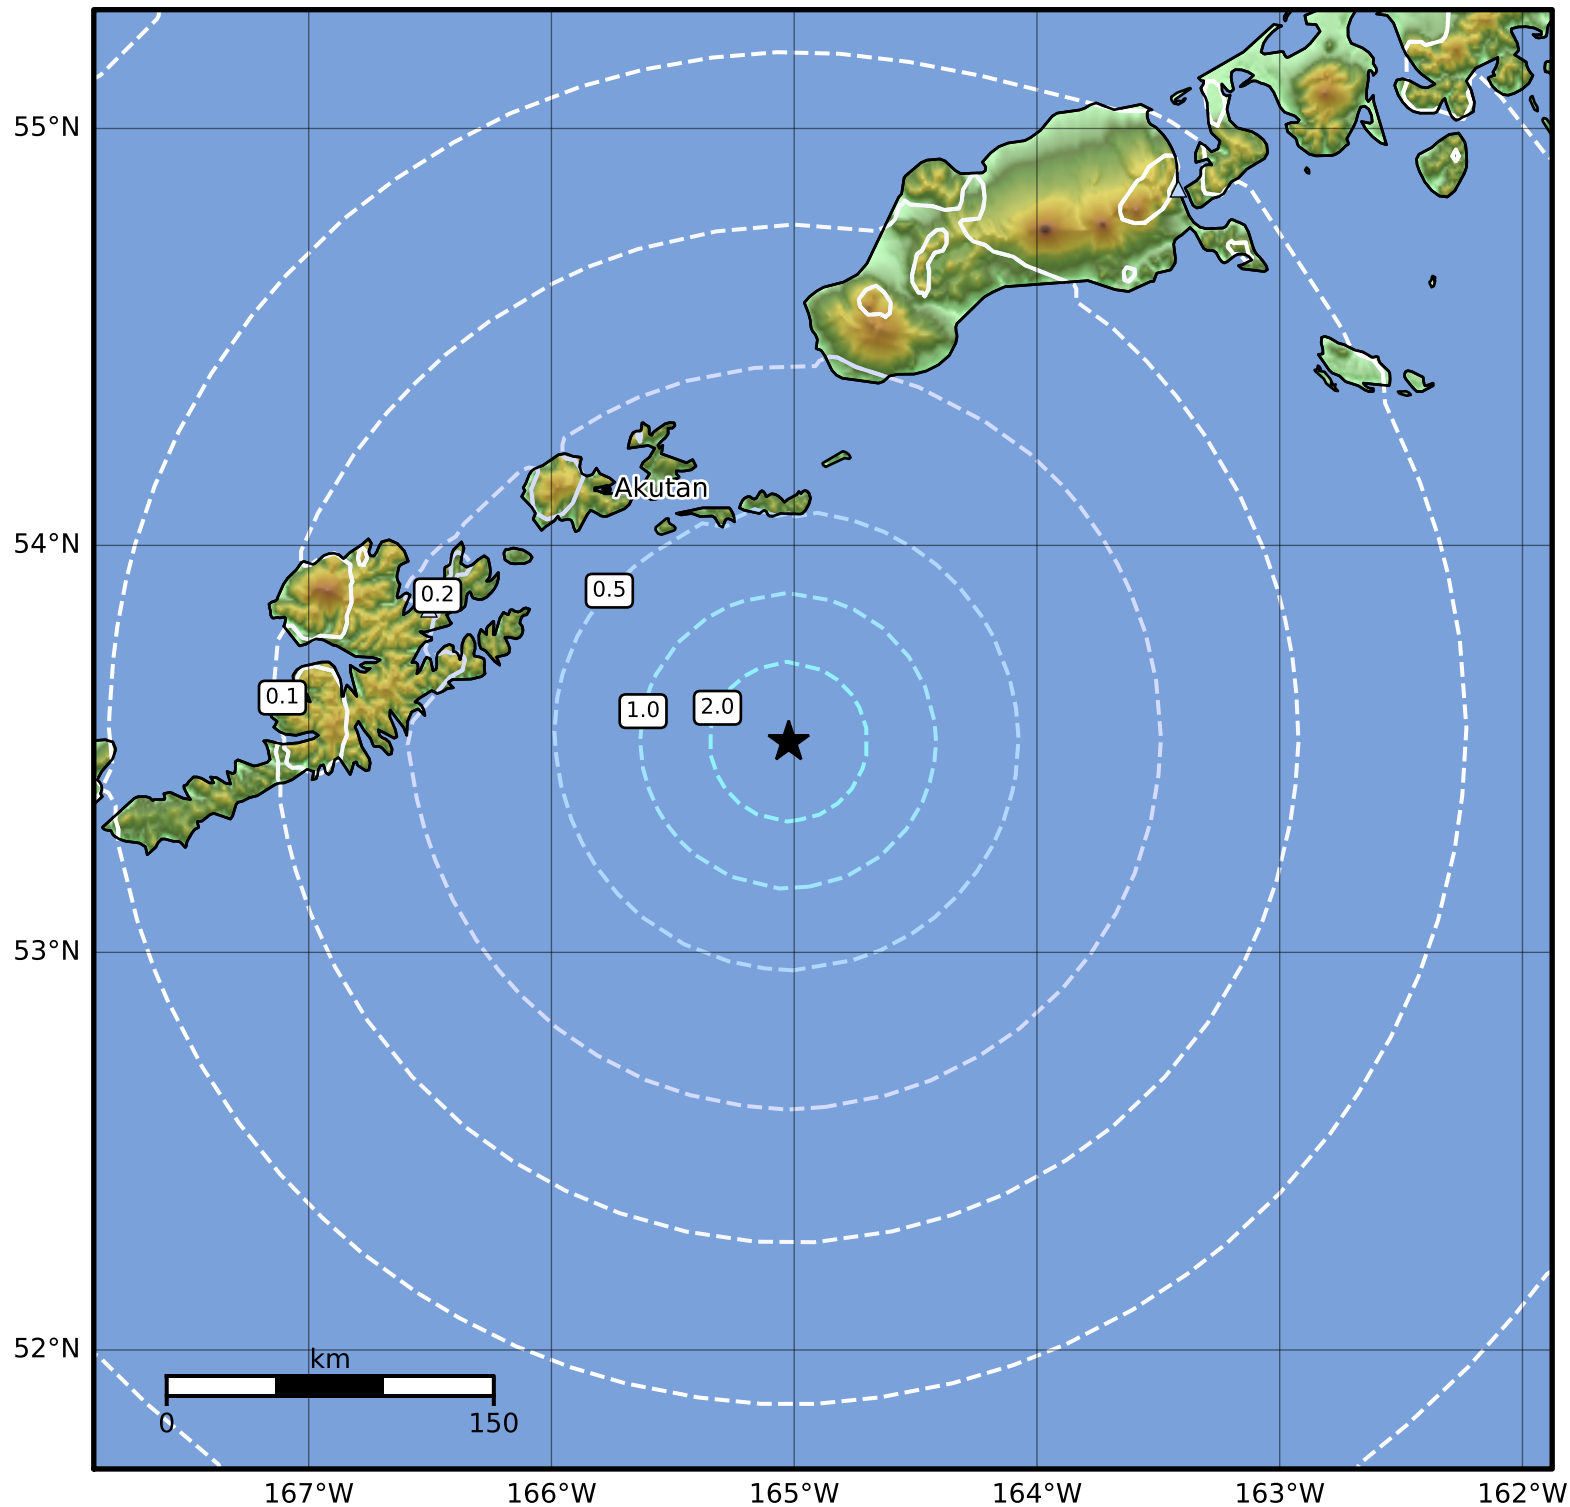

0.3 Second Peak Spectral Acceleration Map Alaska Earthquake Center  
 ShakeMap: 84 km (52 miles) SE of Akutan  
 Dec 27, 2023 06:16:43 UTC M4.5 N53.52 W165.02 Depth: 25.3km ID:ak023gl4oeun

SA(0.3) (%g)	0.1	0.2	0.5	1	2	5	10	20	50	100	200
--------------	-----	-----	-----	---	---	---	----	----	----	-----	-----

Scale based on Worden et al. (2012)

△ Seismic Instrument ○ Reported Intensity

★ Epicenter

Version 2: Processed 2023-12-27T07:49:57Z