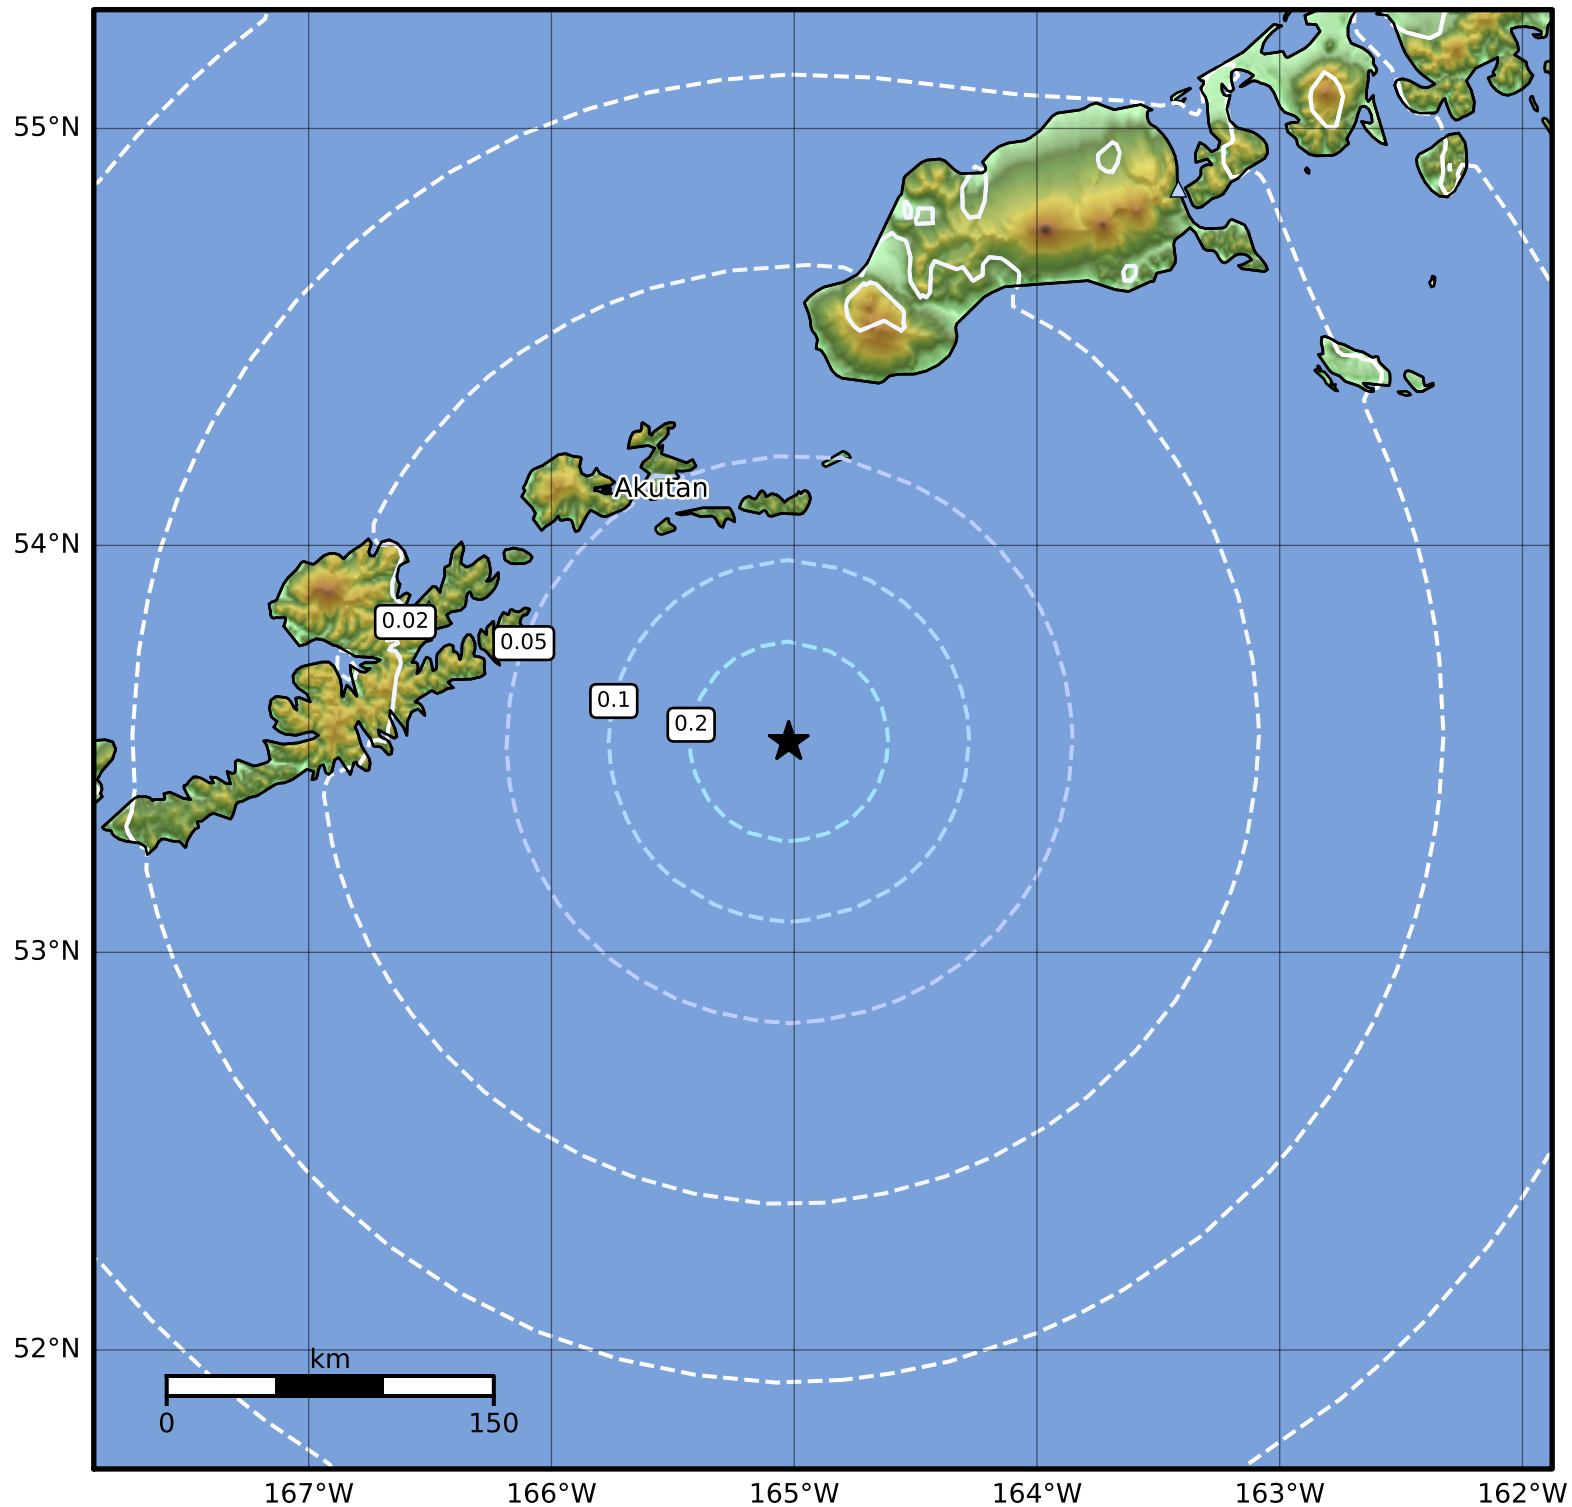

1.0 Second Peak Spectral Acceleration Map Alaska Earthquake Center
 ShakeMap: 84 km (52 miles) SE of Akutan
 Dec 27, 2023 06:16:43 UTC M4.5 N53.52 W165.02 Depth: 25.3km ID:ak023gl4oeun

SA(1.0) (%g)	0.1	0.2	0.5	1	2	5	10	20	50	100	200
--------------	-----	-----	-----	---	---	---	----	----	----	-----	-----

Scale based on Worden et al. (2012)

△ Seismic Instrument ○ Reported Intensity

★ Epicenter

Version 2: Processed 2023-12-27T07:49:57Z