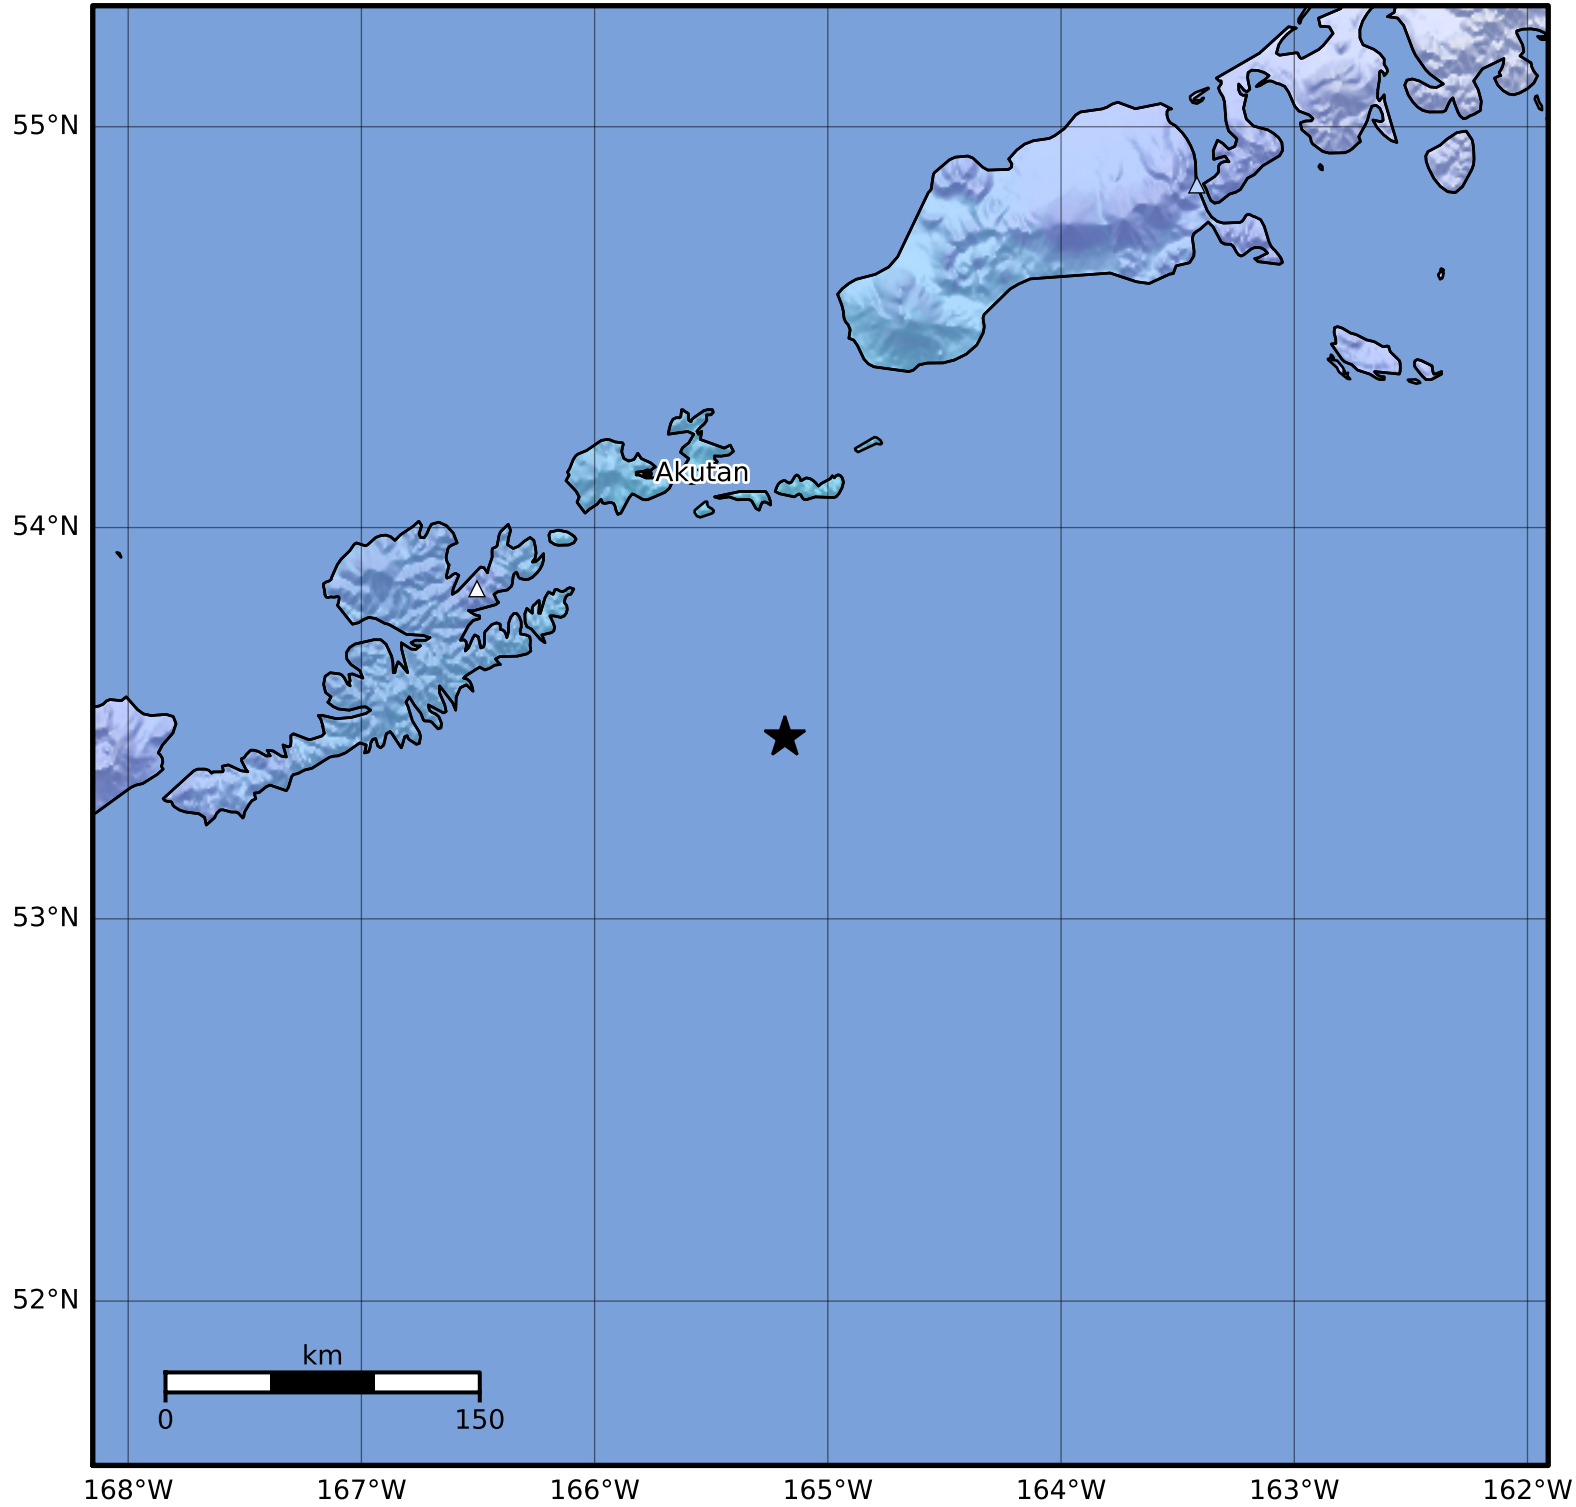

Macroseismic Intensity Map Alaska Earthquake Center
 ShakeMap: 84 km (52 miles) SSE of Akutan
 Dec 27, 2023 06:17:00 UTC M4.7 N53.47 W165.18 Depth: 55.1km ID:ak023gl4osst

SHAKING	Not felt	Weak	Light	Moderate	Strong	Very strong	Severe	Violent	Extreme
DAMAGE	None	None	None	Very light	Light	Moderate	Moderate/heavy	Heavy	Very heavy
PGA(%g)	<0.0464	0.297	2.76	6.2	11.5	21.5	40.1	74.7	>139
PGV(cm/s)	<0.0215	0.135	1.41	4.65	9.64	20	41.4	85.8	>178
INTENSITY	I	II-III	IV	V	VI	VII	VIII	IX	X+

Scale based on Worden et al. (2012)

Version 1: Processed 2023-12-27T06:22:57Z

△ Seismic Instrument ○ Reported Intensity

★ Epicenter