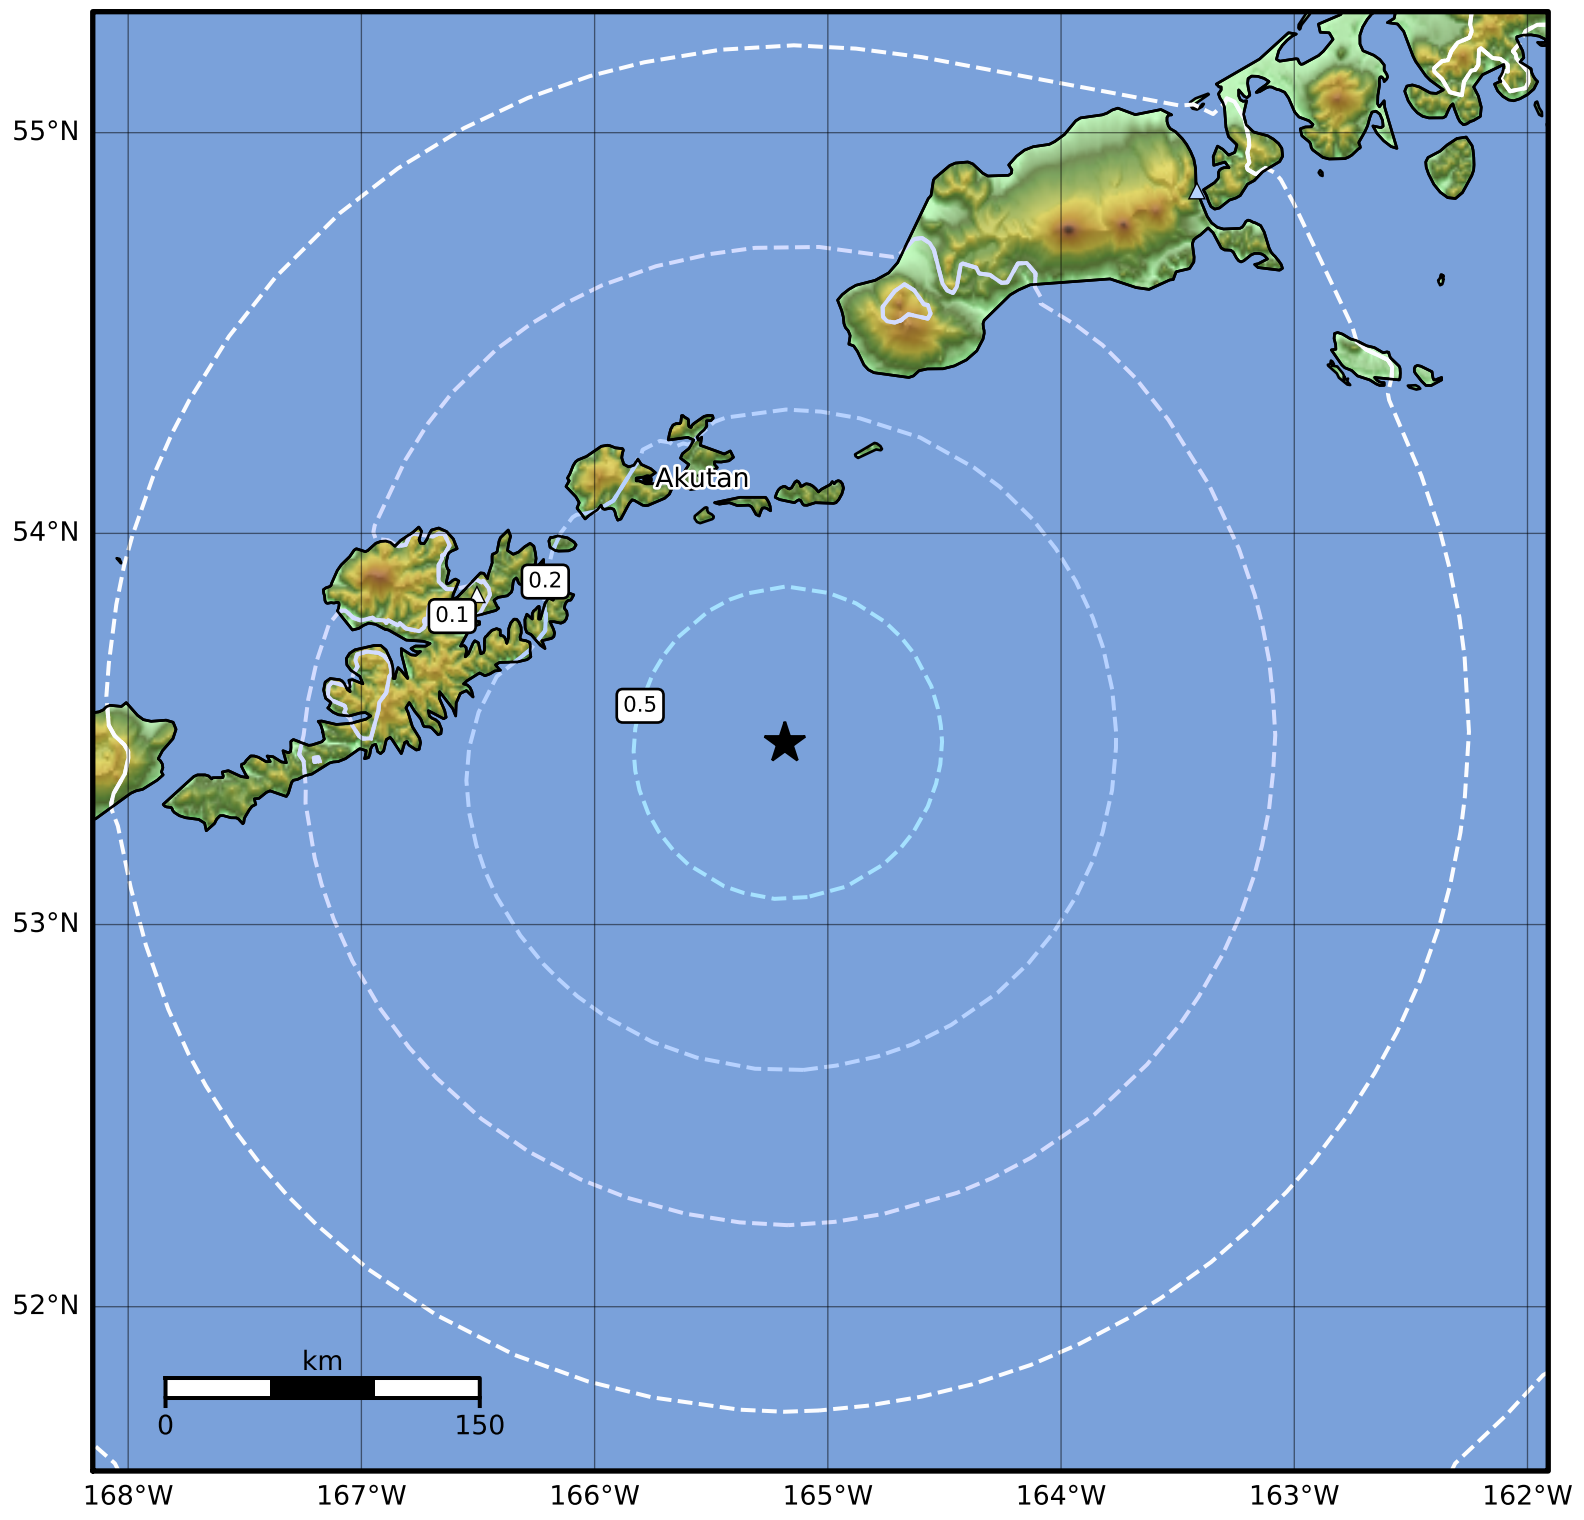

Peak Ground Acceleration Map Alaska Earthquake Center
 ShakeMap: 84 km (52 miles) SSE of Akutan
 Dec 27, 2023 06:17:00 UTC M4.7 N53.47 W165.18 Depth: 55.1km ID:ak023gl4osst

PGA (%g)	0.1	0.2	0.5	1	2	5	10	20	50	100	200
----------	-----	-----	-----	---	---	---	----	----	----	-----	-----

Scale based on Worden et al. (2012)

Version 1: Processed 2023-12-27T06:22:57Z

△ Seismic Instrument ○ Reported Intensity

★ Epicenter