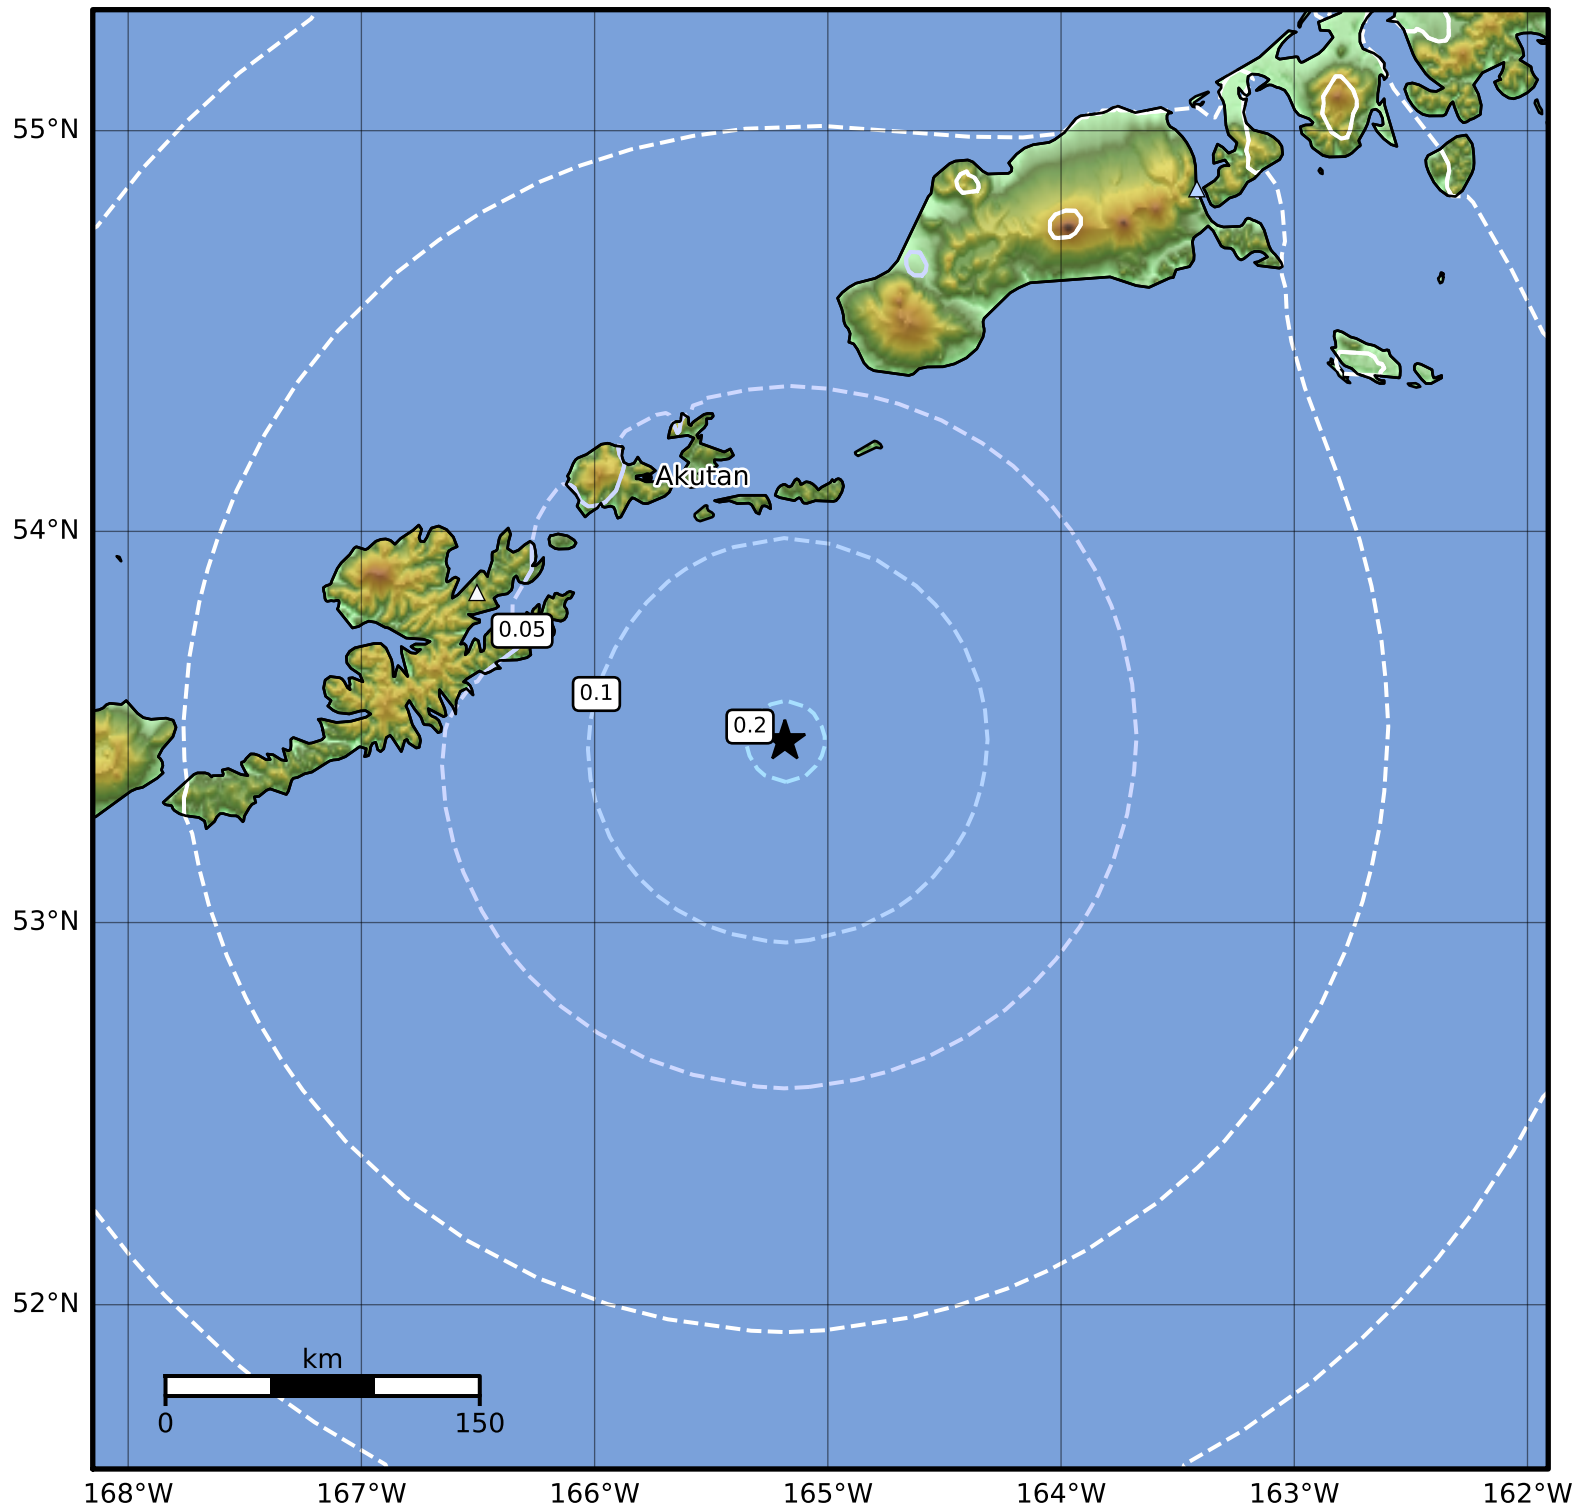

Peak Ground Velocity Map Alaska Earthquake Center  
ShakeMap: 84 km (52 miles) SSE of Akutan  
Dec 27, 2023 06:17:00 UTC M4.7 N53.47 W165.18 Depth: 55.1km ID:ak023gl4osst

Scale based on Worden et al. (2012)

Version 1: Processed 2023-12-27T06:22:57Z

△ Seismic Instrument ○ Reported Intensity

★ Epicenter