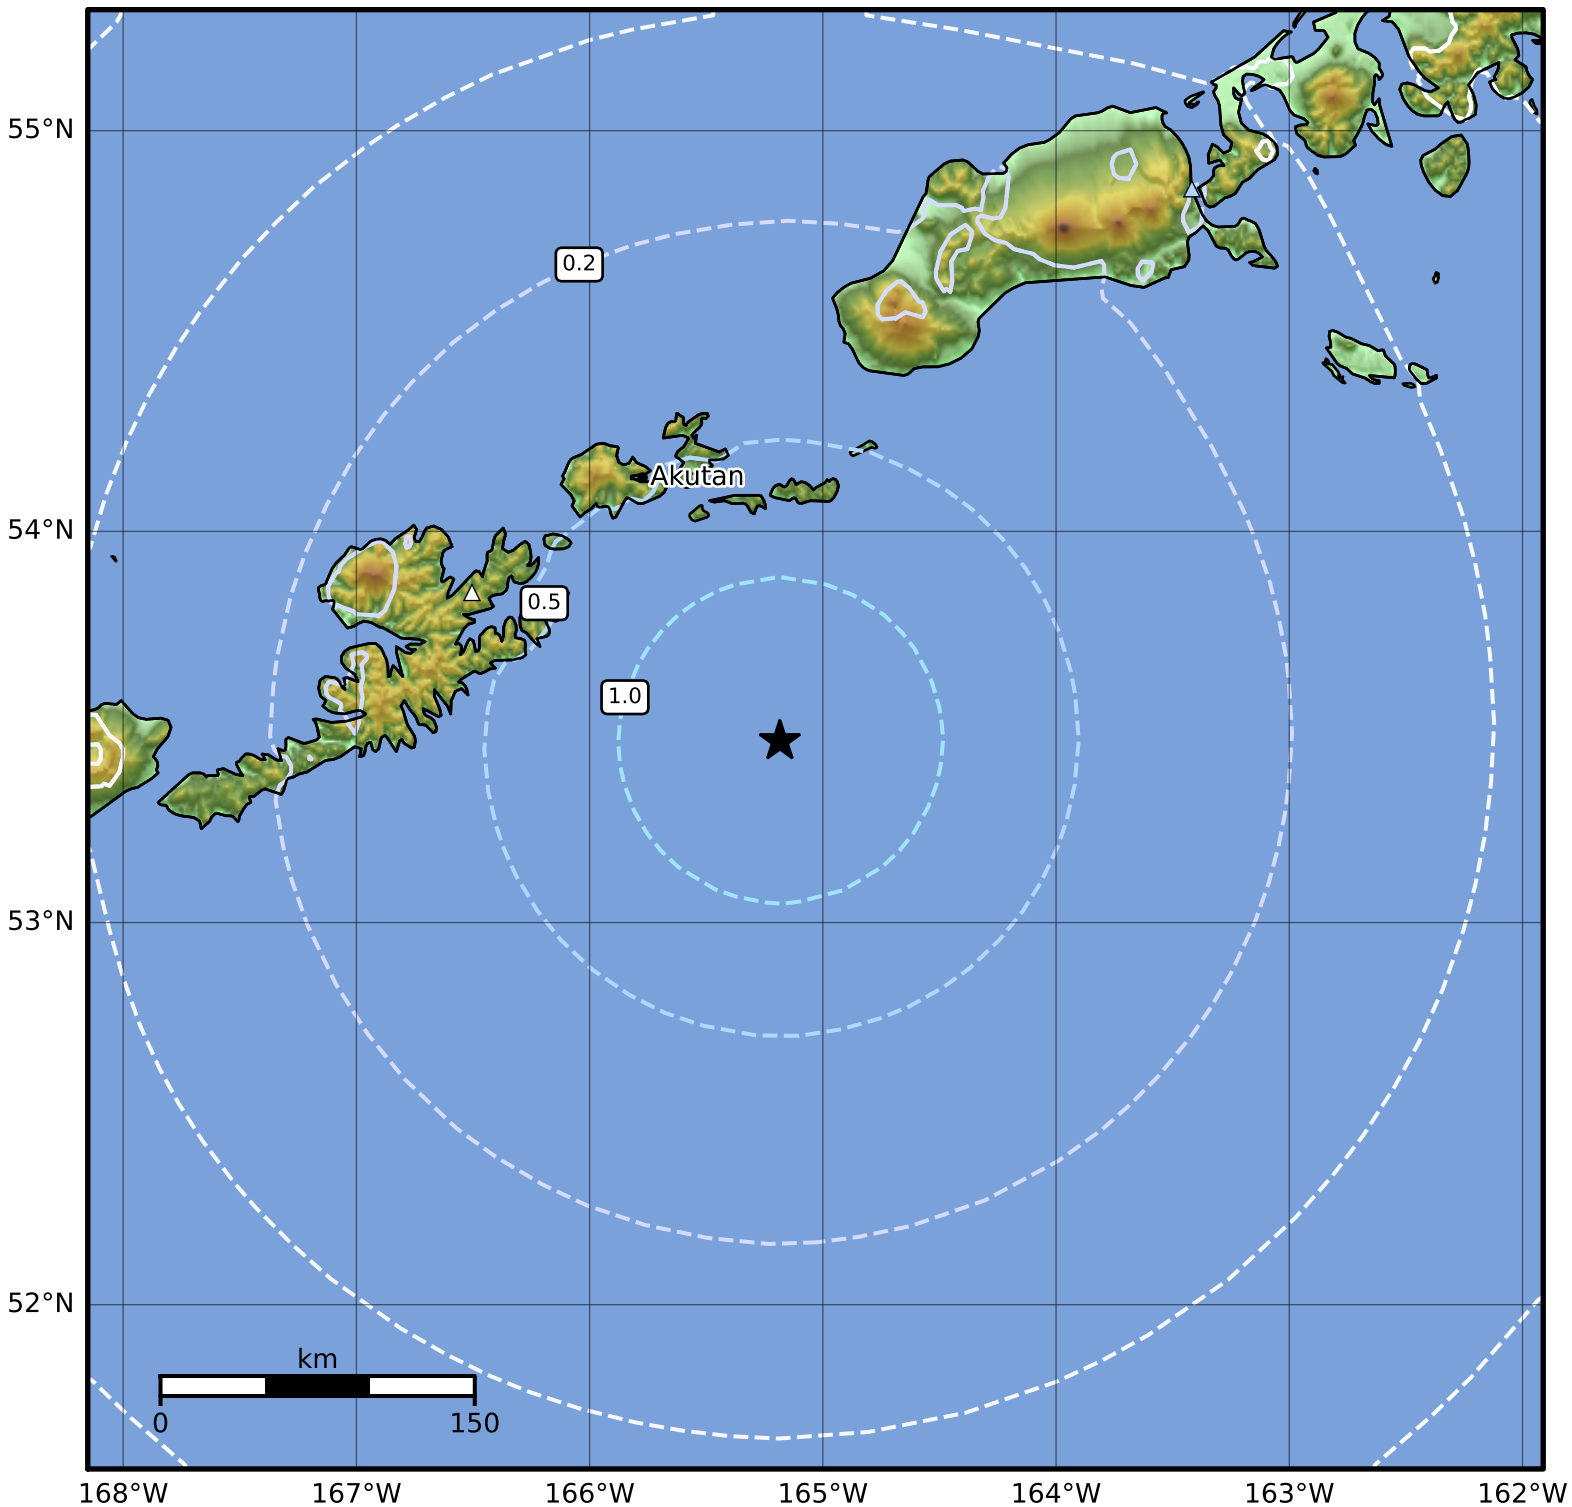

0.3 Second Peak Spectral Acceleration Map Alaska Earthquake Center
 ShakeMap: 84 km (52 miles) SSE of Akutan
 Dec 27, 2023 06:17:00 UTC M4.7 N53.47 W165.18 Depth: 55.1km ID:ak023gl4osst

SA(0.3) (%g)	0.1	0.2	0.5	1	2	5	10	20	50	100	200
--------------	-----	-----	-----	---	---	---	----	----	----	-----	-----

Scale based on Worden et al. (2012)

Version 1: Processed 2023-12-27T06:22:57Z

△ Seismic Instrument ○ Reported Intensity

★ Epicenter