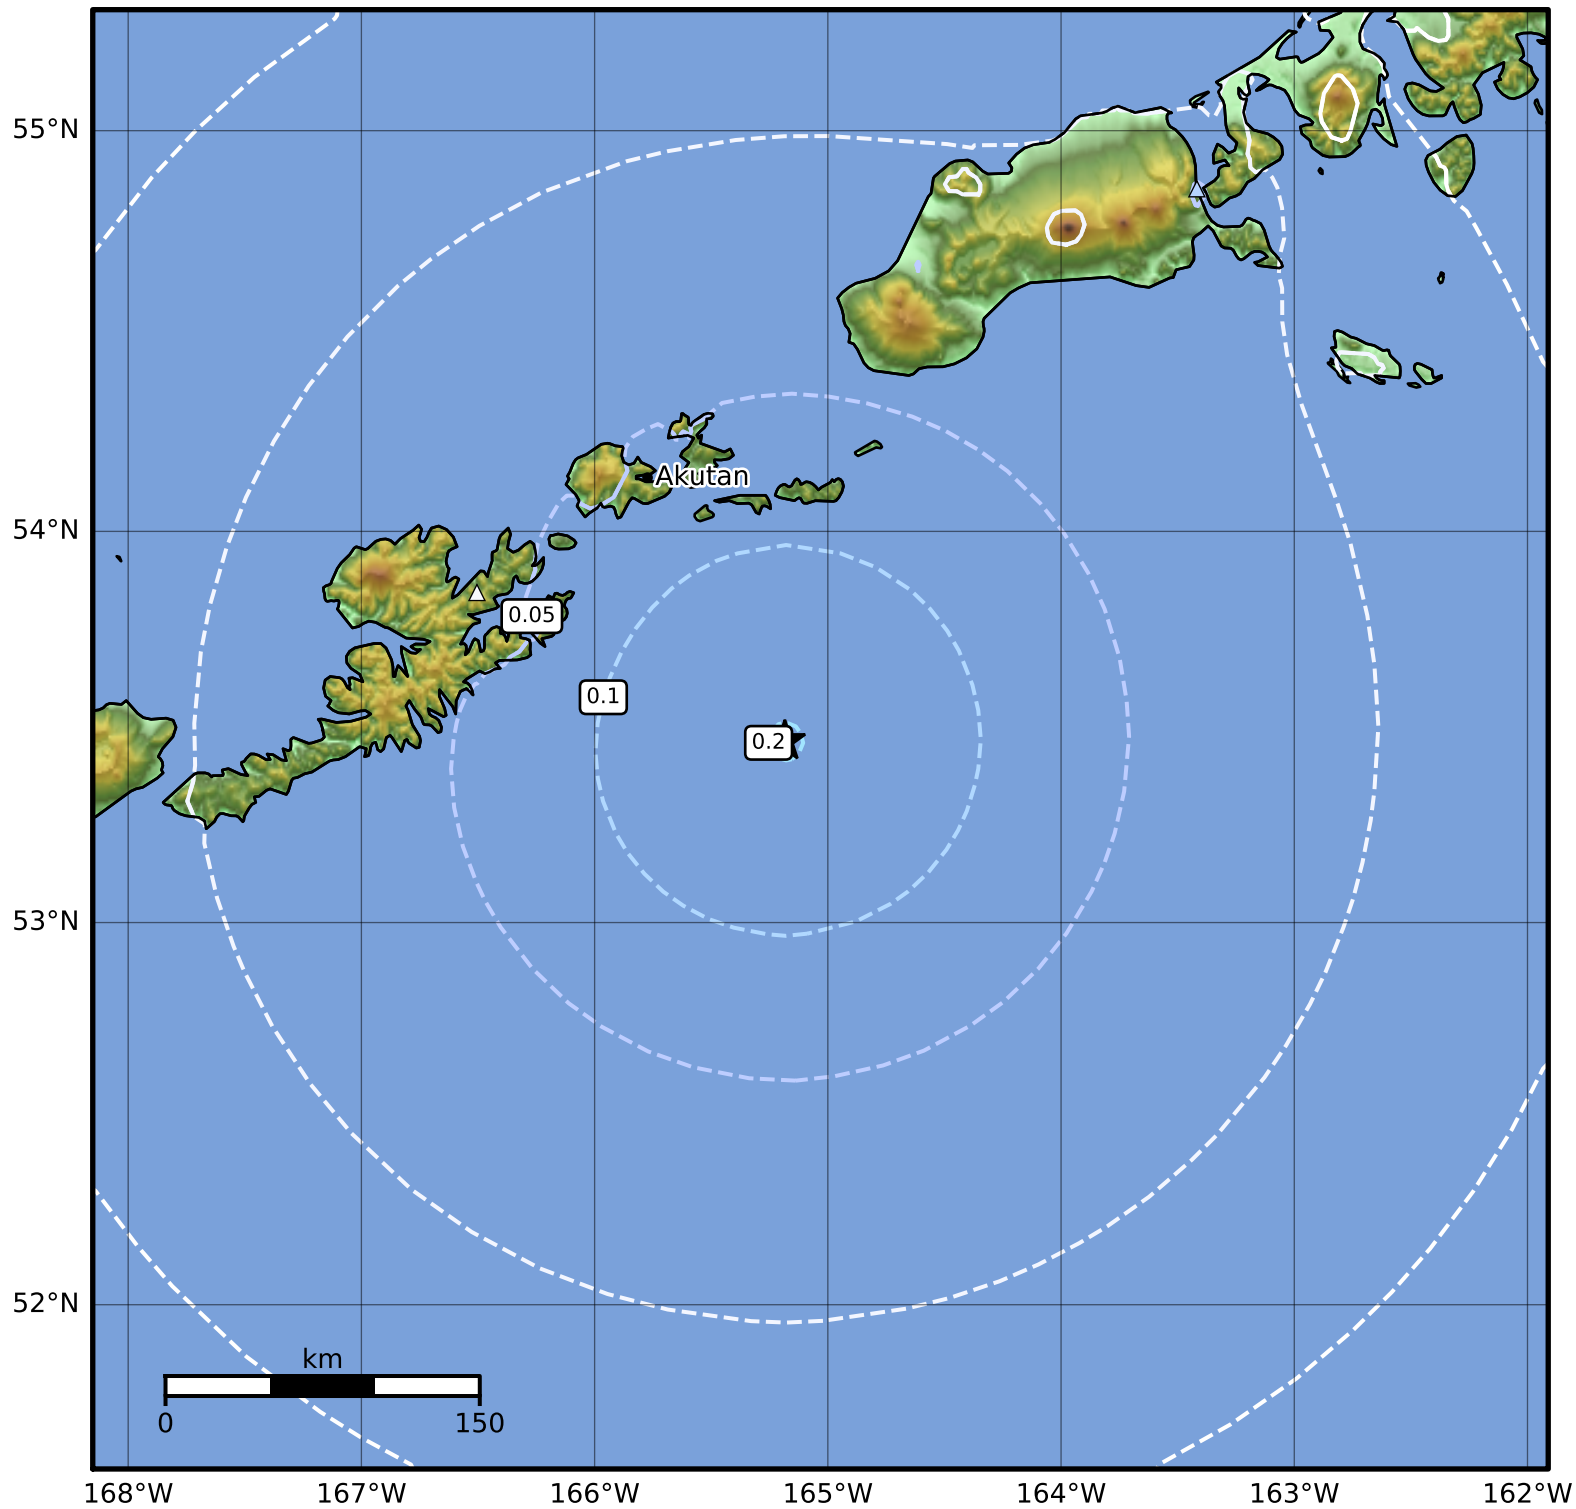

1.0 Second Peak Spectral Acceleration Map Alaska Earthquake Center
 ShakeMap: 84 km (52 miles) SSE of Akutan
 Dec 27, 2023 06:17:00 UTC M4.7 N53.47 W165.18 Depth: 55.1km ID:ak023gl4osst

SA(1.0) (%g)	0.1	0.2	0.5	1	2	5	10	20	50	100	200
--------------	-----	-----	-----	---	---	---	----	----	----	-----	-----

Scale based on Worden et al. (2012)

△ Seismic Instrument ○ Reported Intensity

★ Epicenter

Version 1: Processed 2023-12-27T06:22:57Z