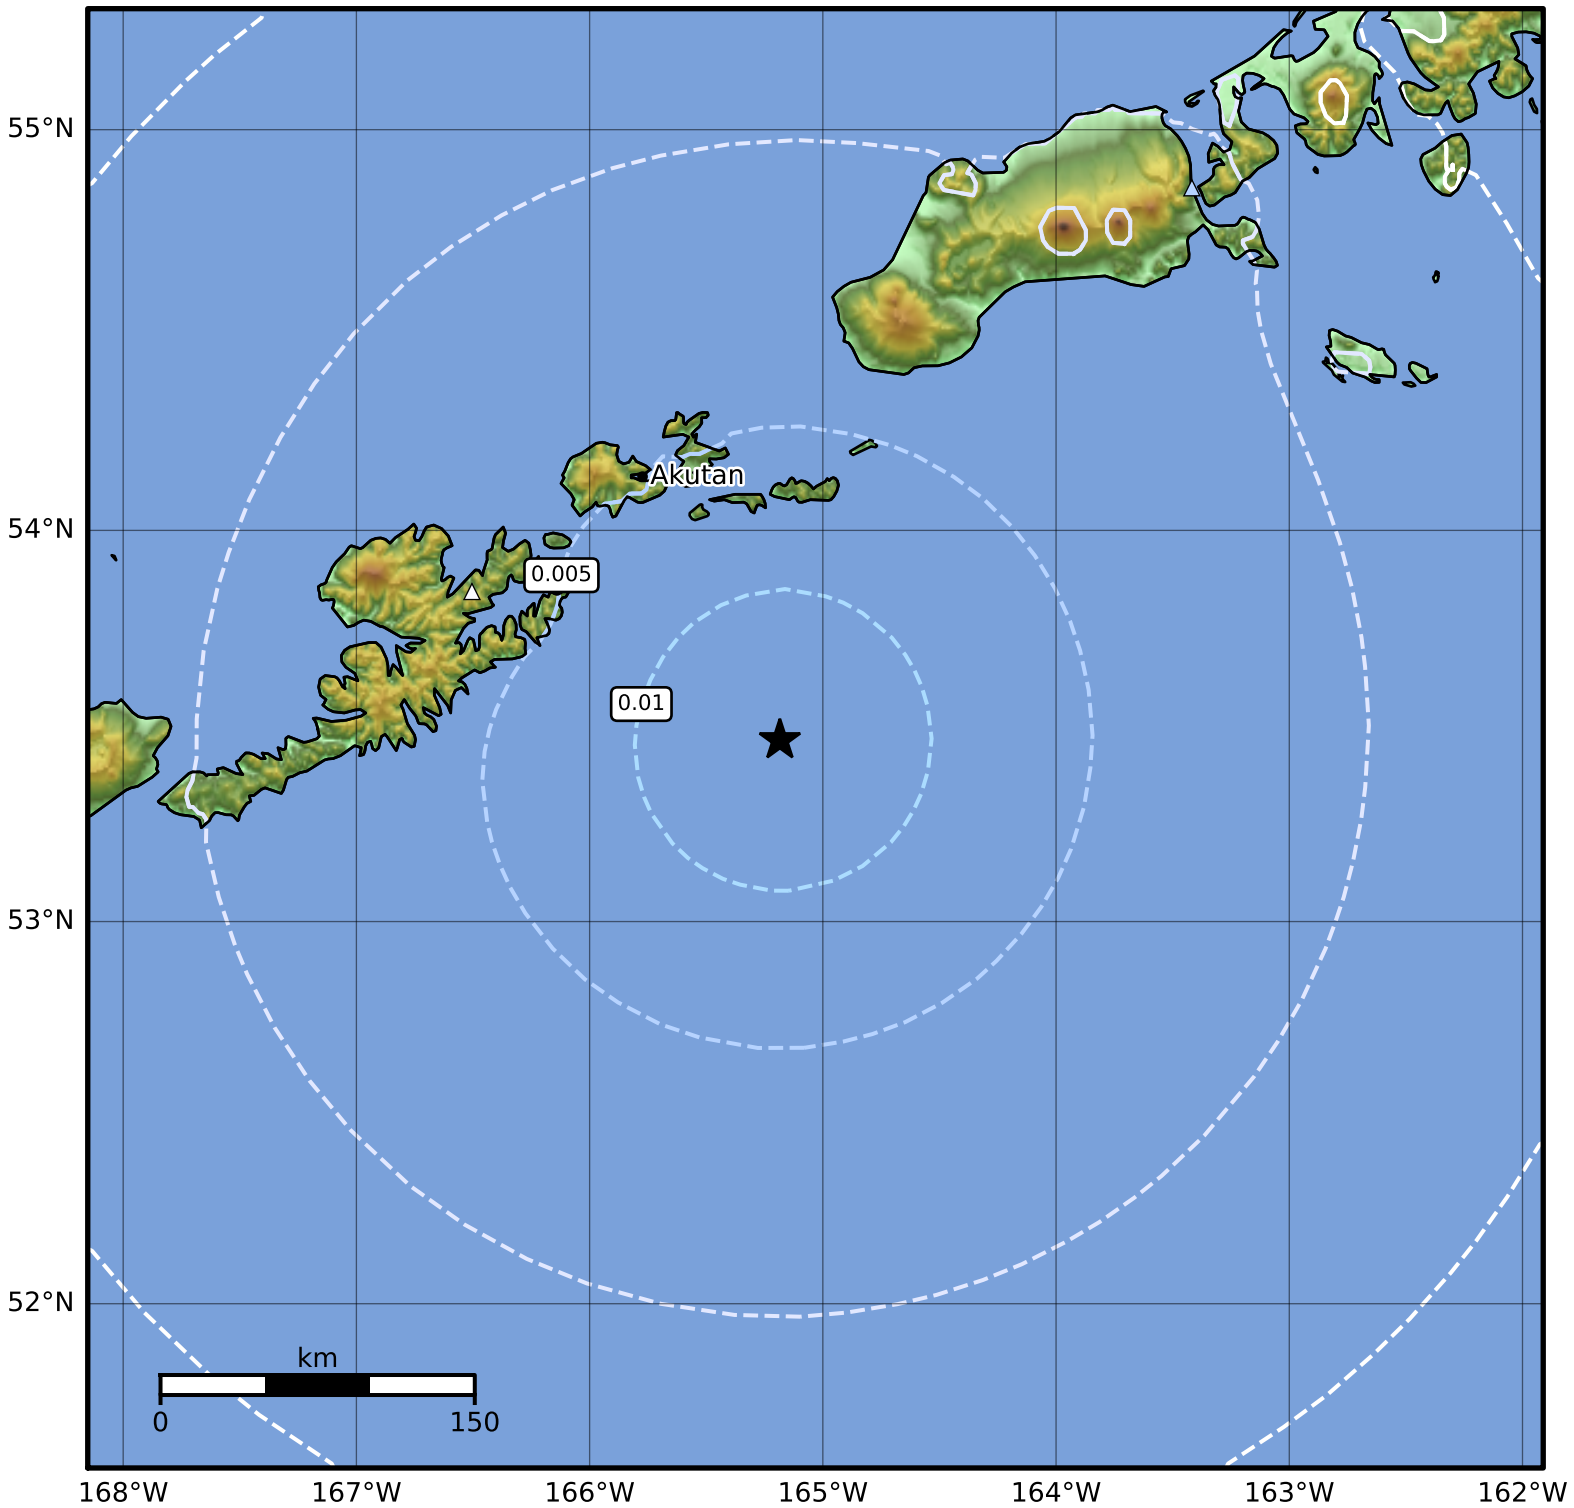

3.0 Second Peak Spectral Acceleration Map Alaska Earthquake Center
ShakeMap: 84 km (52 miles) SSE of Akutan
Dec 27, 2023 06:17:00 UTC M4.7 N53.47 W165.18 Depth: 55.1km ID:ak023gl4osst

SA(3.0) (%g)	0.1	0.2	0.5	1	2	5	10	20	50
--------------	-----	-----	-----	---	---	---	----	----	----

Scale based on Worden et al. (2012)

△ Seismic Instrument ○ Reported Intensity

★ Epicenter

Version 1: Processed 2023-12-27T06:22:57Z