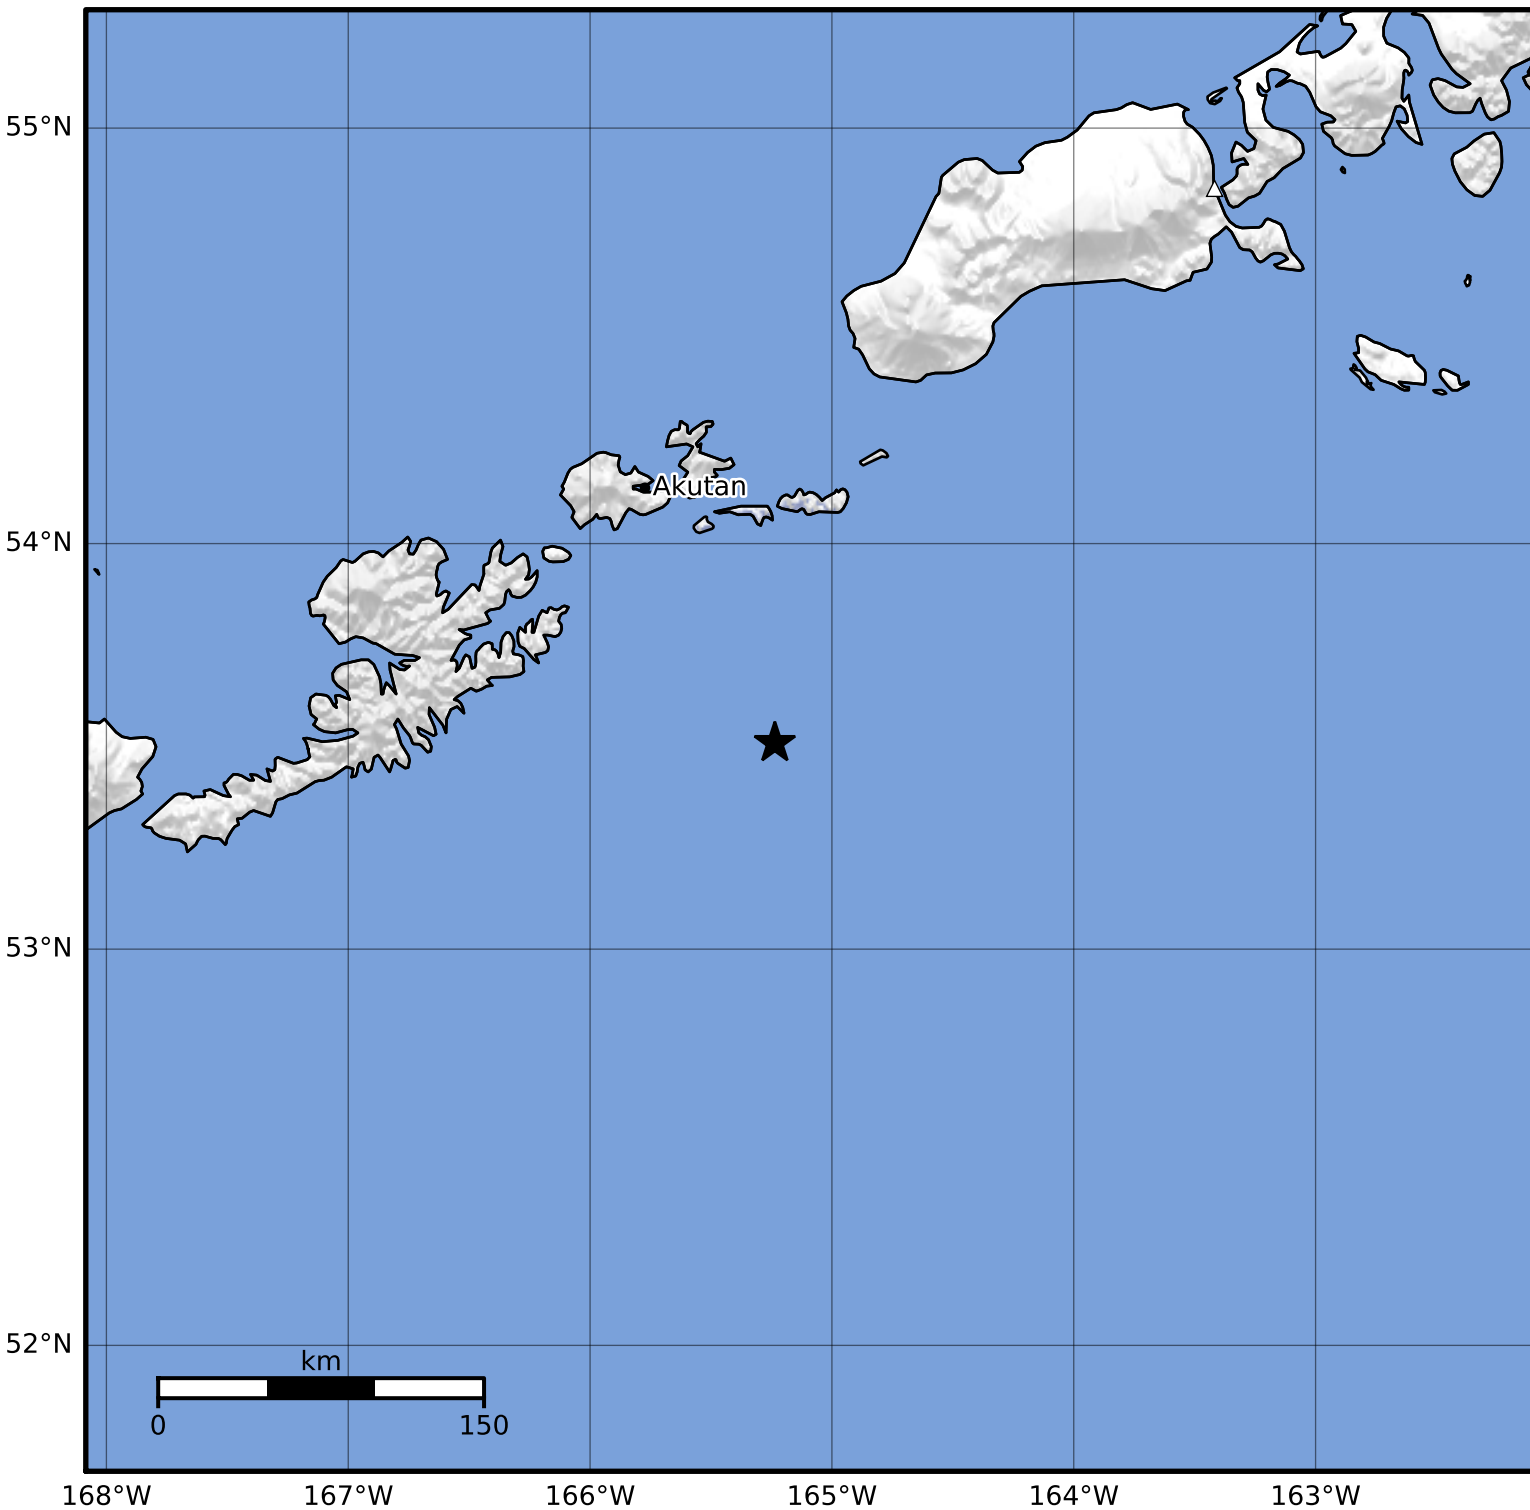

Macroseismic Intensity Map Alaska Earthquake Center  
 ShakeMap: 78 km (48 miles) SSE of Akutan  
 Dec 27, 2023 08:02:33 UTC M3.7 N53.51 W165.24 Depth: 18.1km ID:ak023gl5s95p

SHAKING	Not felt	Weak	Light	Moderate	Strong	Very strong	Severe	Violent	Extreme
DAMAGE	None	None	None	Very light	Light	Moderate	Moderate/heavy	Heavy	Very heavy
PGA(%g)	<0.0464	0.297	2.76	6.2	11.5	21.5	40.1	74.7	>139
PGV(cm/s)	<0.0215	0.135	1.41	4.65	9.64	20	41.4	85.8	>178
INTENSITY	I	II-III	IV	V	VI	VII	VIII	IX	X+

Scale based on Worden et al. (2012)

Version 1: Processed 2023-12-27T08:05:35Z

△ Seismic Instrument ○ Reported Intensity

★ Epicenter