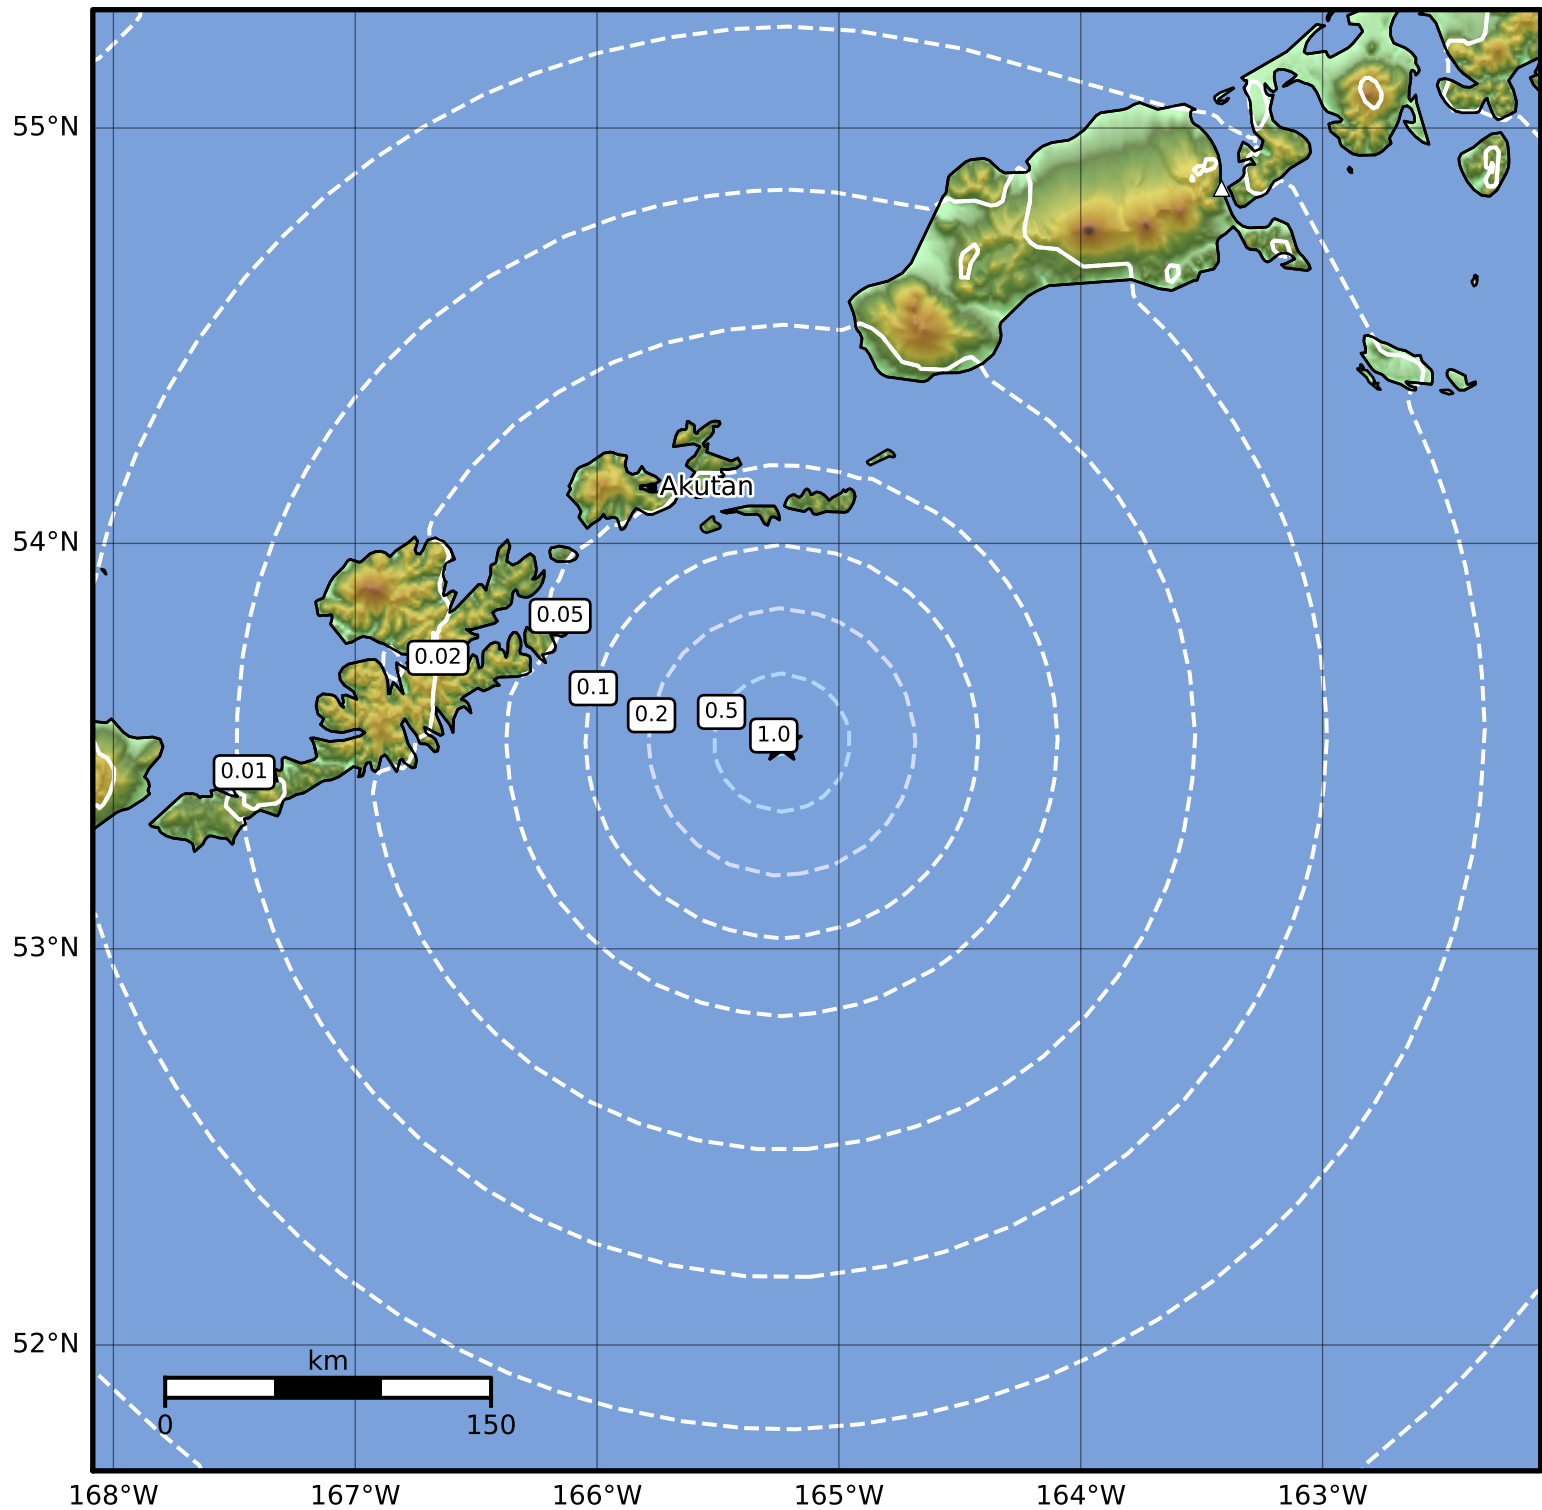

0.3 Second Peak Spectral Acceleration Map Alaska Earthquake Center
 ShakeMap: 78 km (48 miles) SSE of Akutan
 Dec 27, 2023 08:02:33 UTC M3.7 N53.51 W165.24 Depth: 18.1km ID:ak023gl5s95p

SA(0.3) (%g)	0.1	0.2	0.5	1	2	5	10	20	50	100	200
--------------	-----	-----	-----	---	---	---	----	----	----	-----	-----

Scale based on Worden et al. (2012)

Version 1: Processed 2023-12-27T08:05:35Z

△ Seismic Instrument ○ Reported Intensity

★ Epicenter