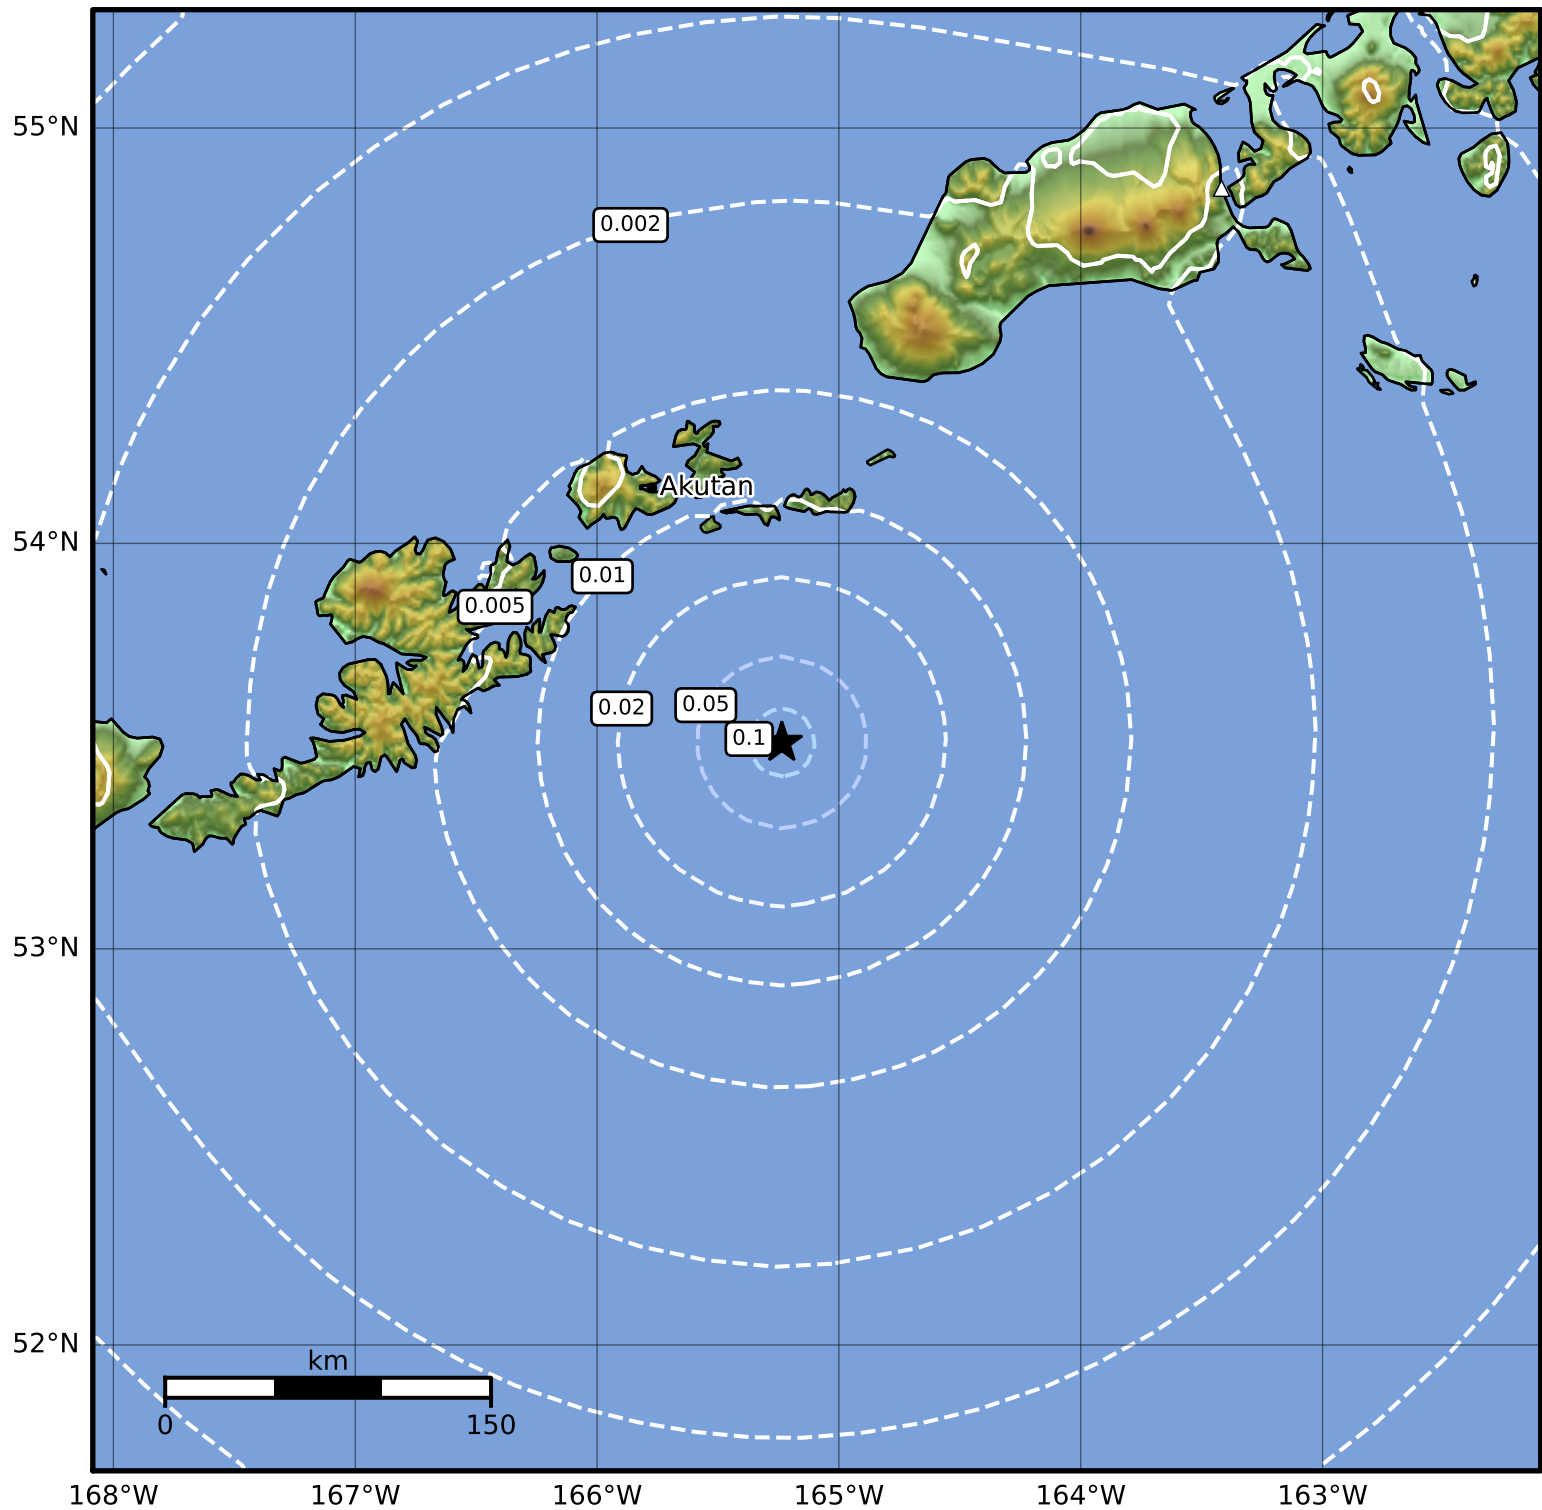

1.0 Second Peak Spectral Acceleration Map Alaska Earthquake Center
 ShakeMap: 78 km (48 miles) SSE of Akutan
 Dec 27, 2023 08:02:33 UTC M3.7 N53.51 W165.24 Depth: 18.1km ID:ak023gl5s95p

SA(1.0) (%g)	0.1	0.2	0.5	1	2	5	10	20	50	100	200
--------------	-----	-----	-----	---	---	---	----	----	----	-----	-----

Scale based on Worden et al. (2012)

Version 1: Processed 2023-12-27T08:05:35Z

△ Seismic Instrument ○ Reported Intensity

★ Epicenter