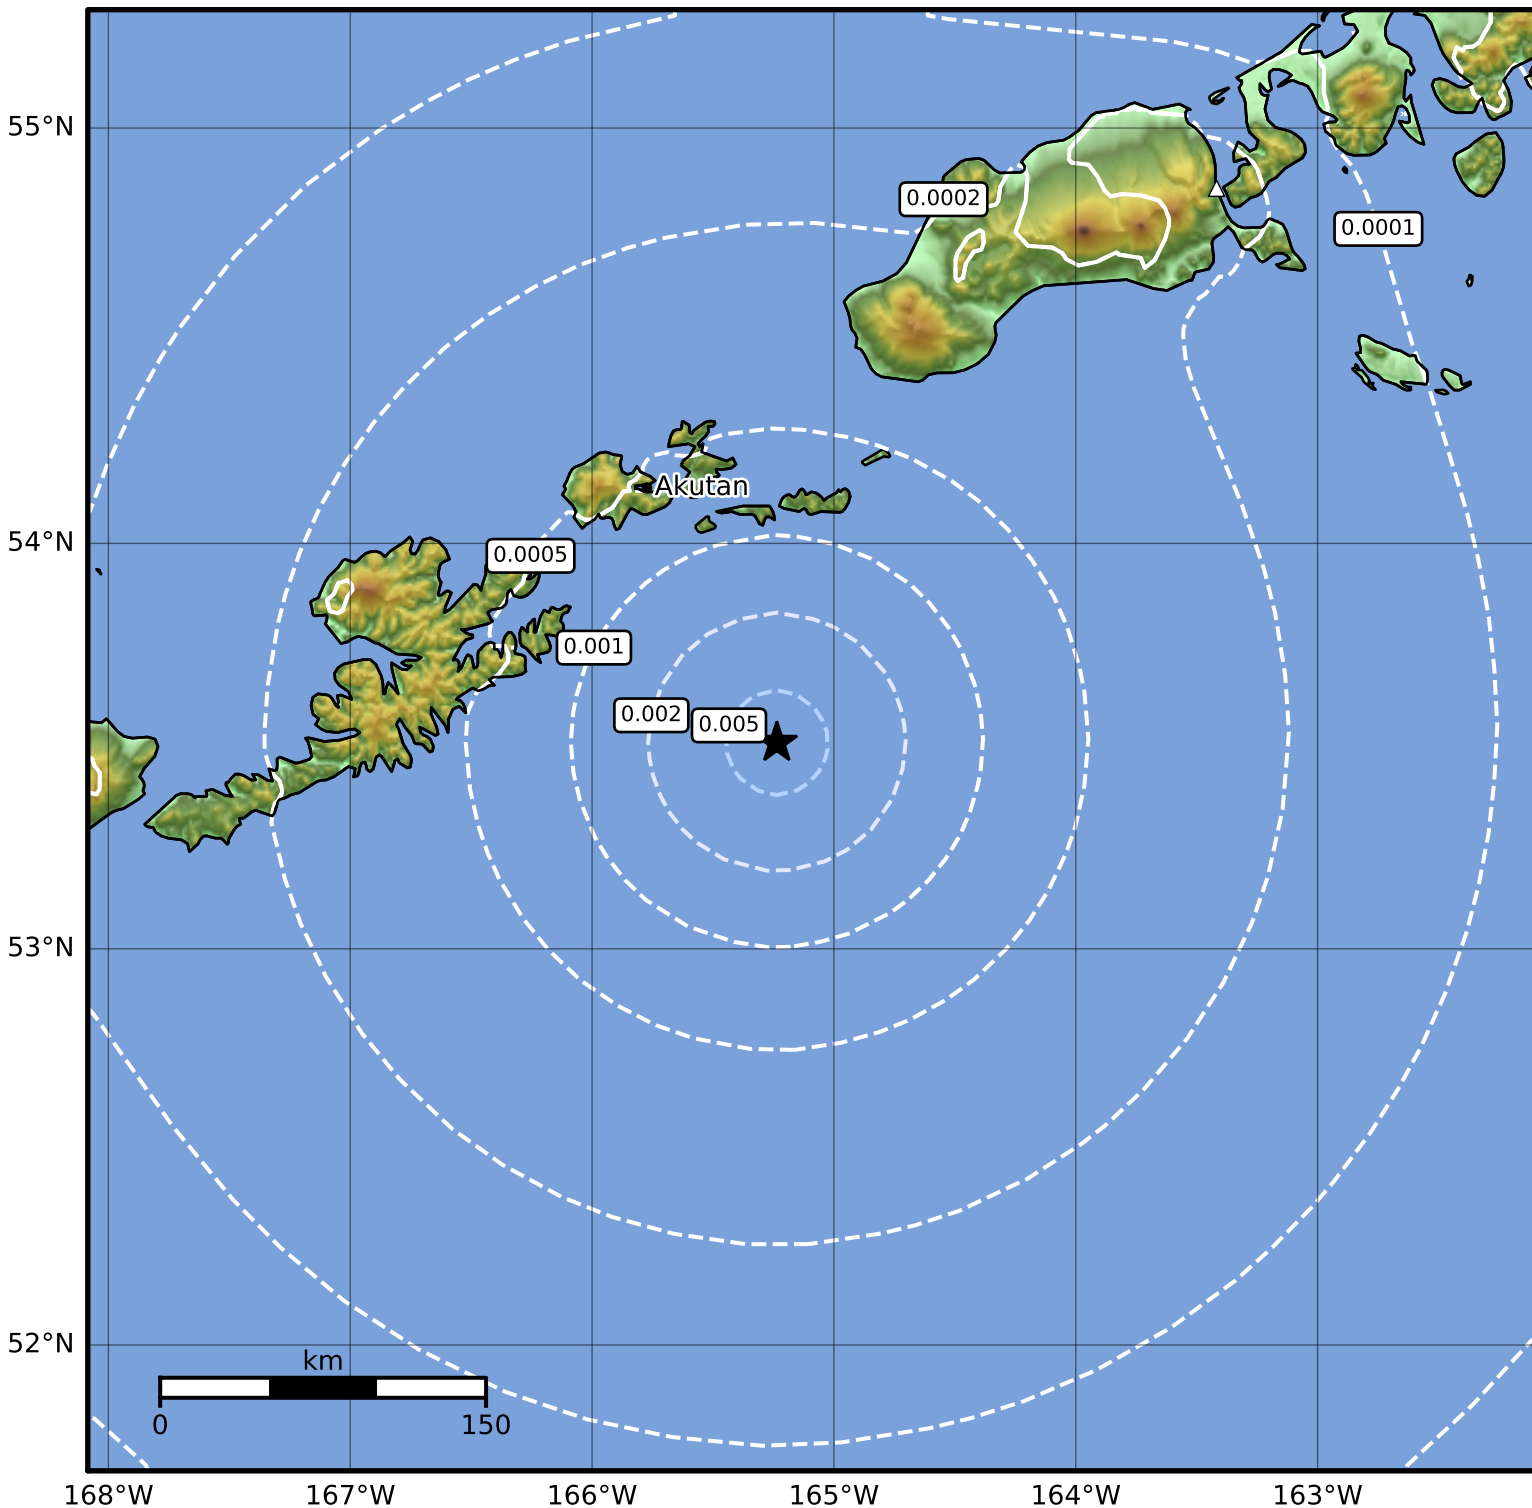

3.0 Second Peak Spectral Acceleration Map Alaska Earthquake Center
 ShakeMap: 78 km (48 miles) SSE of Akutan
 Dec 27, 2023 08:02:33 UTC M3.7 N53.51 W165.24 Depth: 18.1km ID:ak023gl5s95p

Scale based on Worden et al. (2012)

Version 1: Processed 2023-12-27T08:05:35Z

△ Seismic Instrument ○ Reported Intensity

★ Epicenter