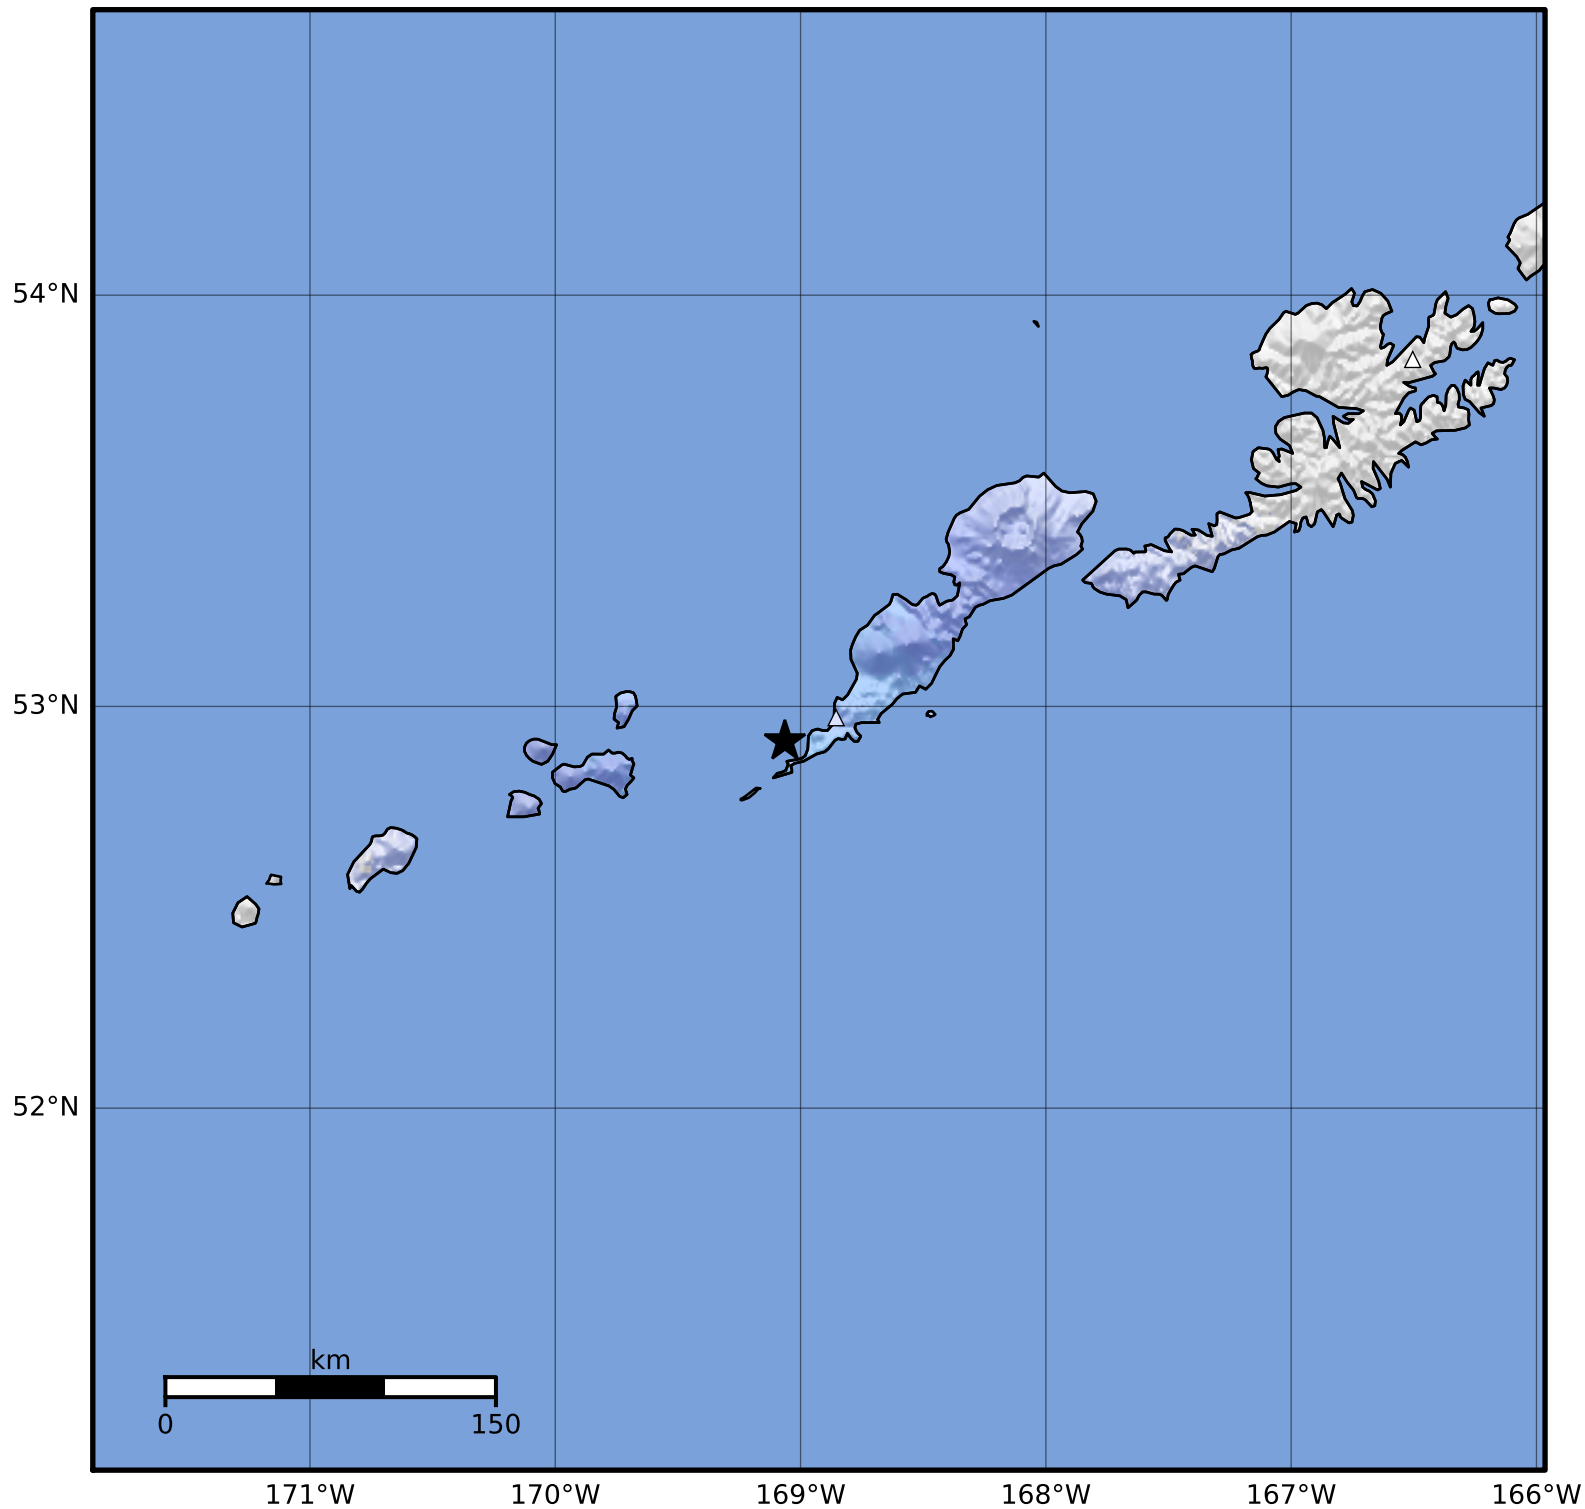

Macroseismic Intensity Map Alaska Earthquake Center  
 ShakeMap: 13 km (8 miles) W of Nikolski  
 Dec 29, 2023 17:21:34 UTC M3.6 N52.91 W169.06 Depth: 44.1km ID:ak023gombx7m

SHAKING	Not felt	Weak	Light	Moderate	Strong	Very strong	Severe	Violent	Extreme
DAMAGE	None	None	None	Very light	Light	Moderate	Moderate/heavy	Heavy	Very heavy
PGA(%g)	<0.0464	0.297	2.76	6.2	11.5	21.5	40.1	74.7	>139
PGV(cm/s)	<0.0215	0.135	1.41	4.65	9.64	20	41.4	85.8	>178
INTENSITY	<b>I</b>	<b>II-III</b>	<b>IV</b>	<b>V</b>	<b>VI</b>	<b>VII</b>	<b>VIII</b>	<b>IX</b>	<b>X+</b>

Scale based on Worden et al. (2012)

Version 1: Processed 2023-12-29T17:24:10Z

△ Seismic Instrument ○ Reported Intensity

★ Epicenter