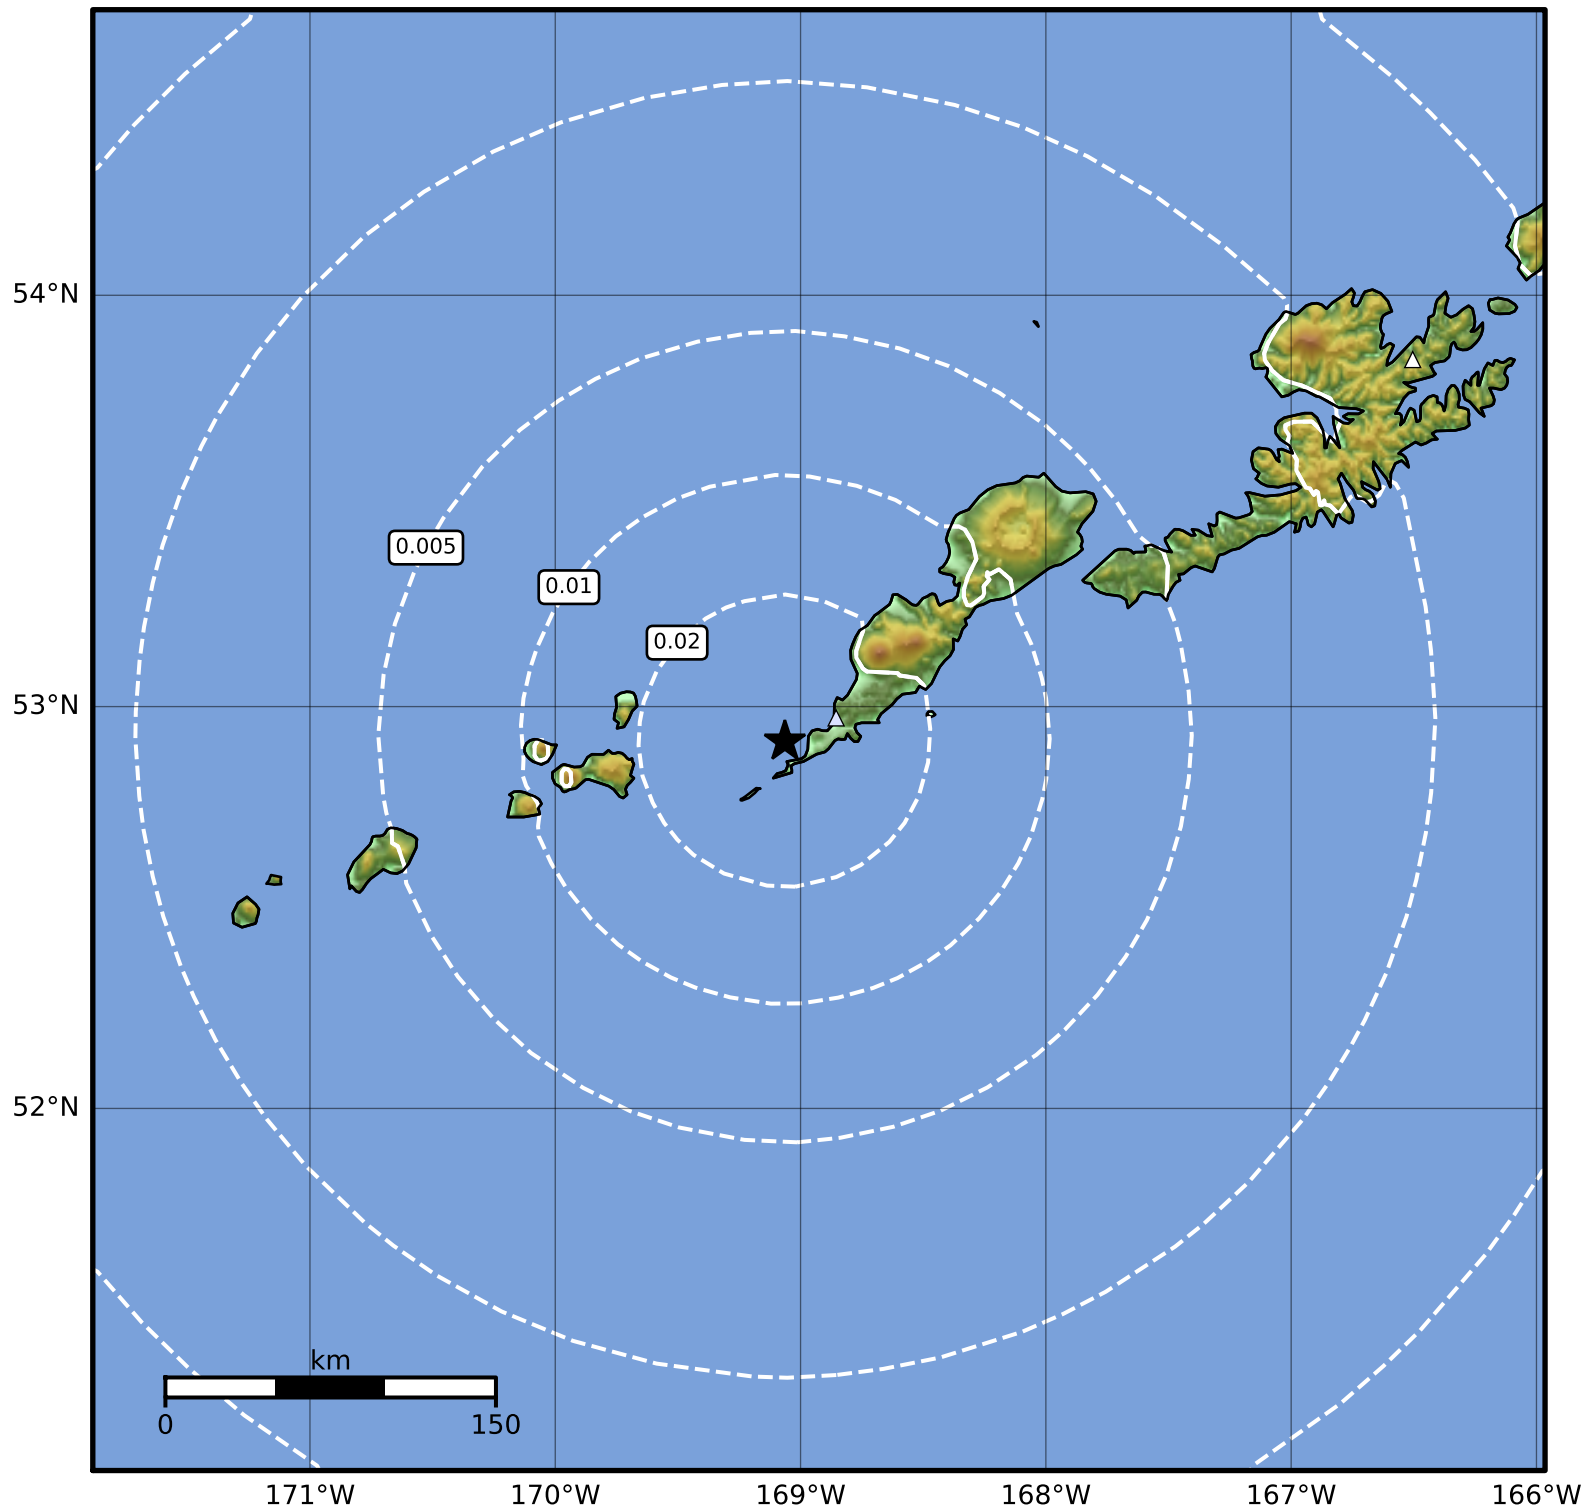

Peak Ground Velocity Map Alaska Earthquake Center
ShakeMap: 13 km (8 miles) W of Nikolski
Dec 29, 2023 17:21:34 UTC M3.6 N52.91 W169.06 Depth: 44.1km ID:ak023gombx7m

Scale based on Worden et al. (2012)

△ Seismic Instrument ○ Reported Intensity

★ Epicenter

Version 1: Processed 2023-12-29T17:24:10Z