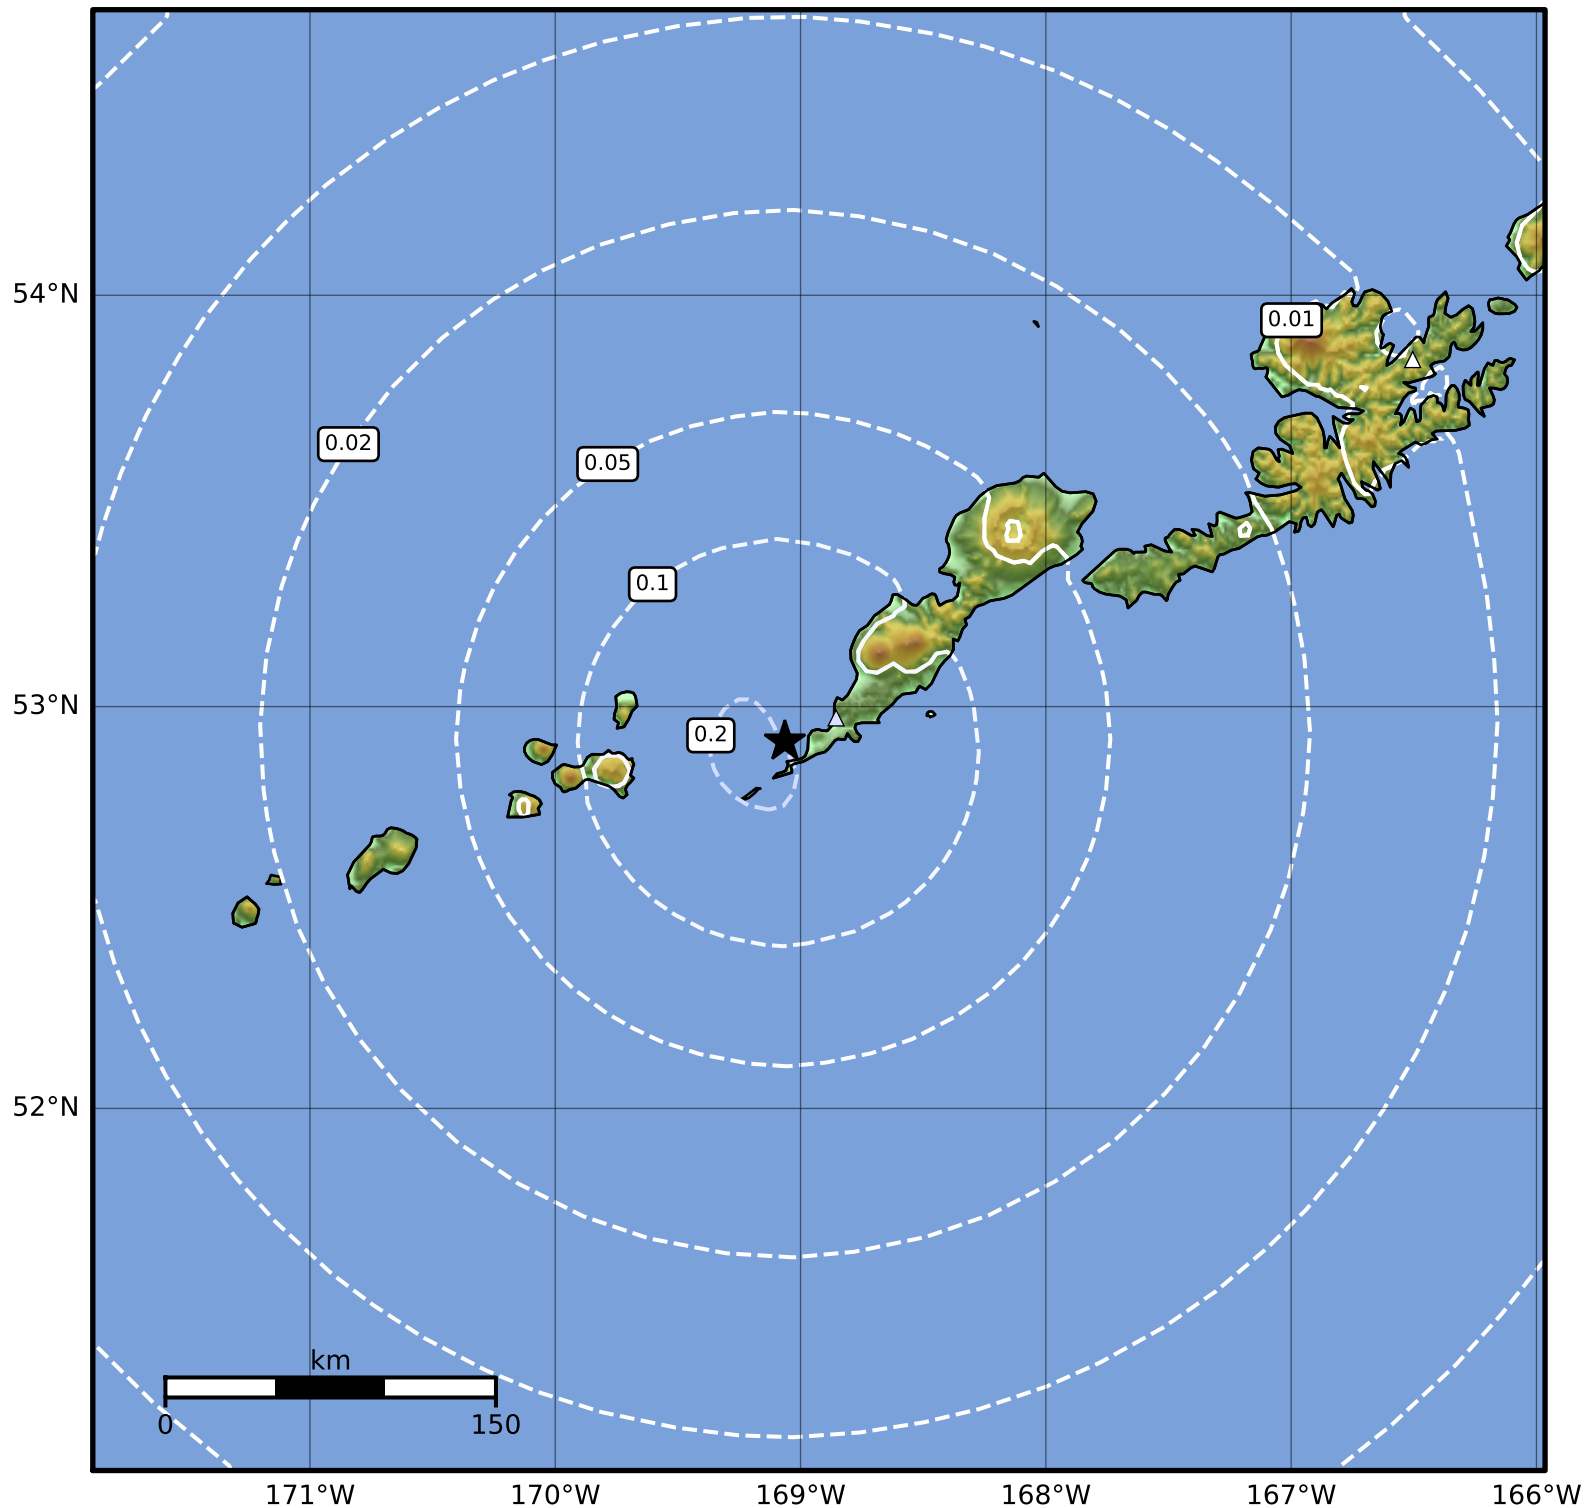

0.3 Second Peak Spectral Acceleration Map Alaska Earthquake Center
ShakeMap: 13 km (8 miles) W of Nikolski
Dec 29, 2023 17:21:34 UTC M3.6 N52.91 W169.06 Depth: 44.1km ID:ak023gombx7m

SA(0.3) (%g)	0.1	0.2	0.5	1	2	5	10	20	50	100	200
--------------	-----	-----	-----	---	---	---	----	----	----	-----	-----

Scale based on Worden et al. (2012)

Version 1: Processed 2023-12-29T17:24:10Z

△ Seismic Instrument ○ Reported Intensity

★ Epicenter