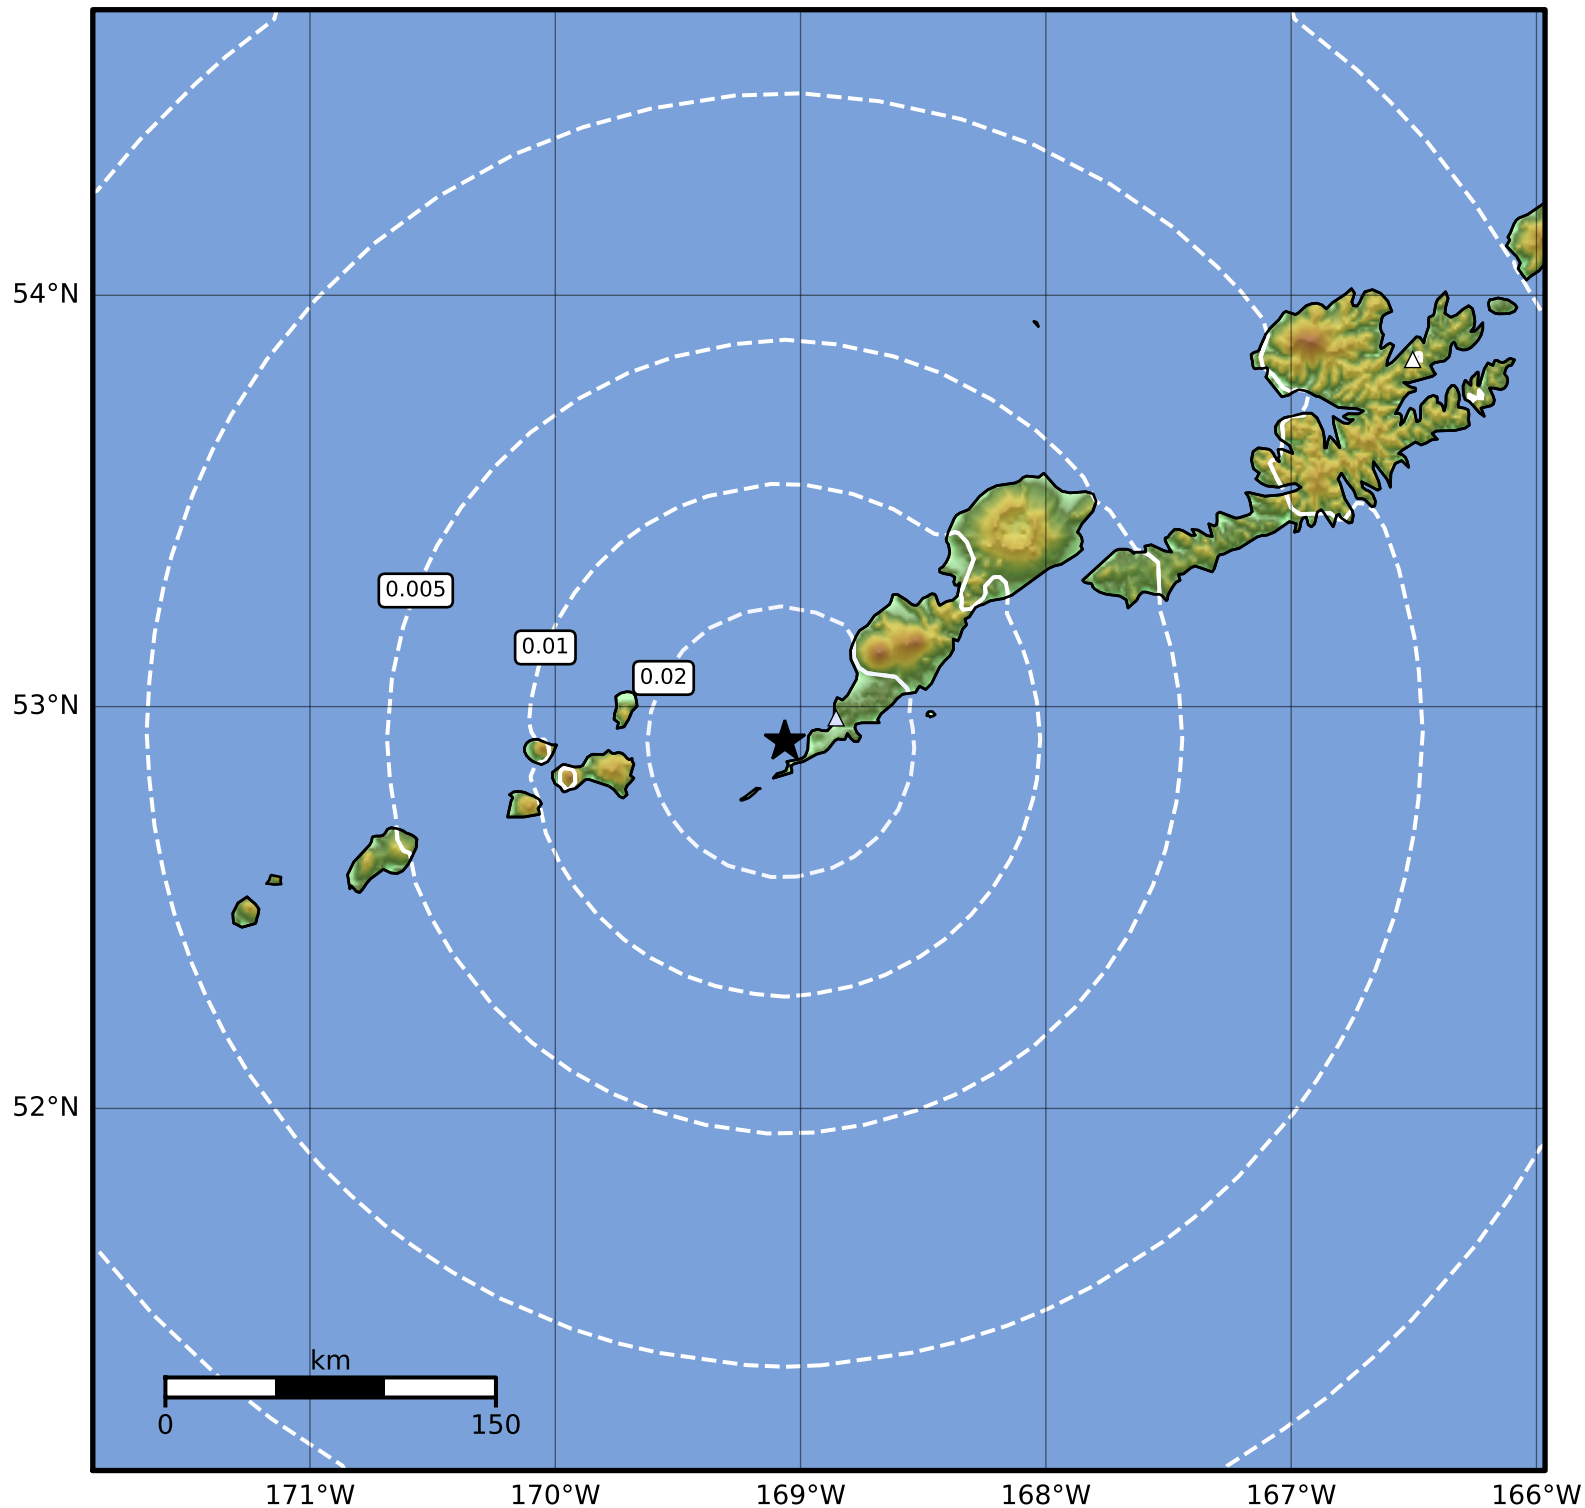

1.0 Second Peak Spectral Acceleration Map Alaska Earthquake Center
 ShakeMap: 13 km (8 miles) W of Nikolski
 Dec 29, 2023 17:21:34 UTC M3.6 N52.91 W169.06 Depth: 44.1km ID:ak023gombx7m

SA(1.0) (%g)	0.1	0.2	0.5	1	2	5	10	20	50	100	200
---------------------	------------	------------	------------	----------	----------	----------	-----------	-----------	-----------	------------	------------

Scale based on Worden et al. (2012)

Version 1: Processed 2023-12-29T17:24:10Z

△ Seismic Instrument ○ Reported Intensity

★ Epicenter