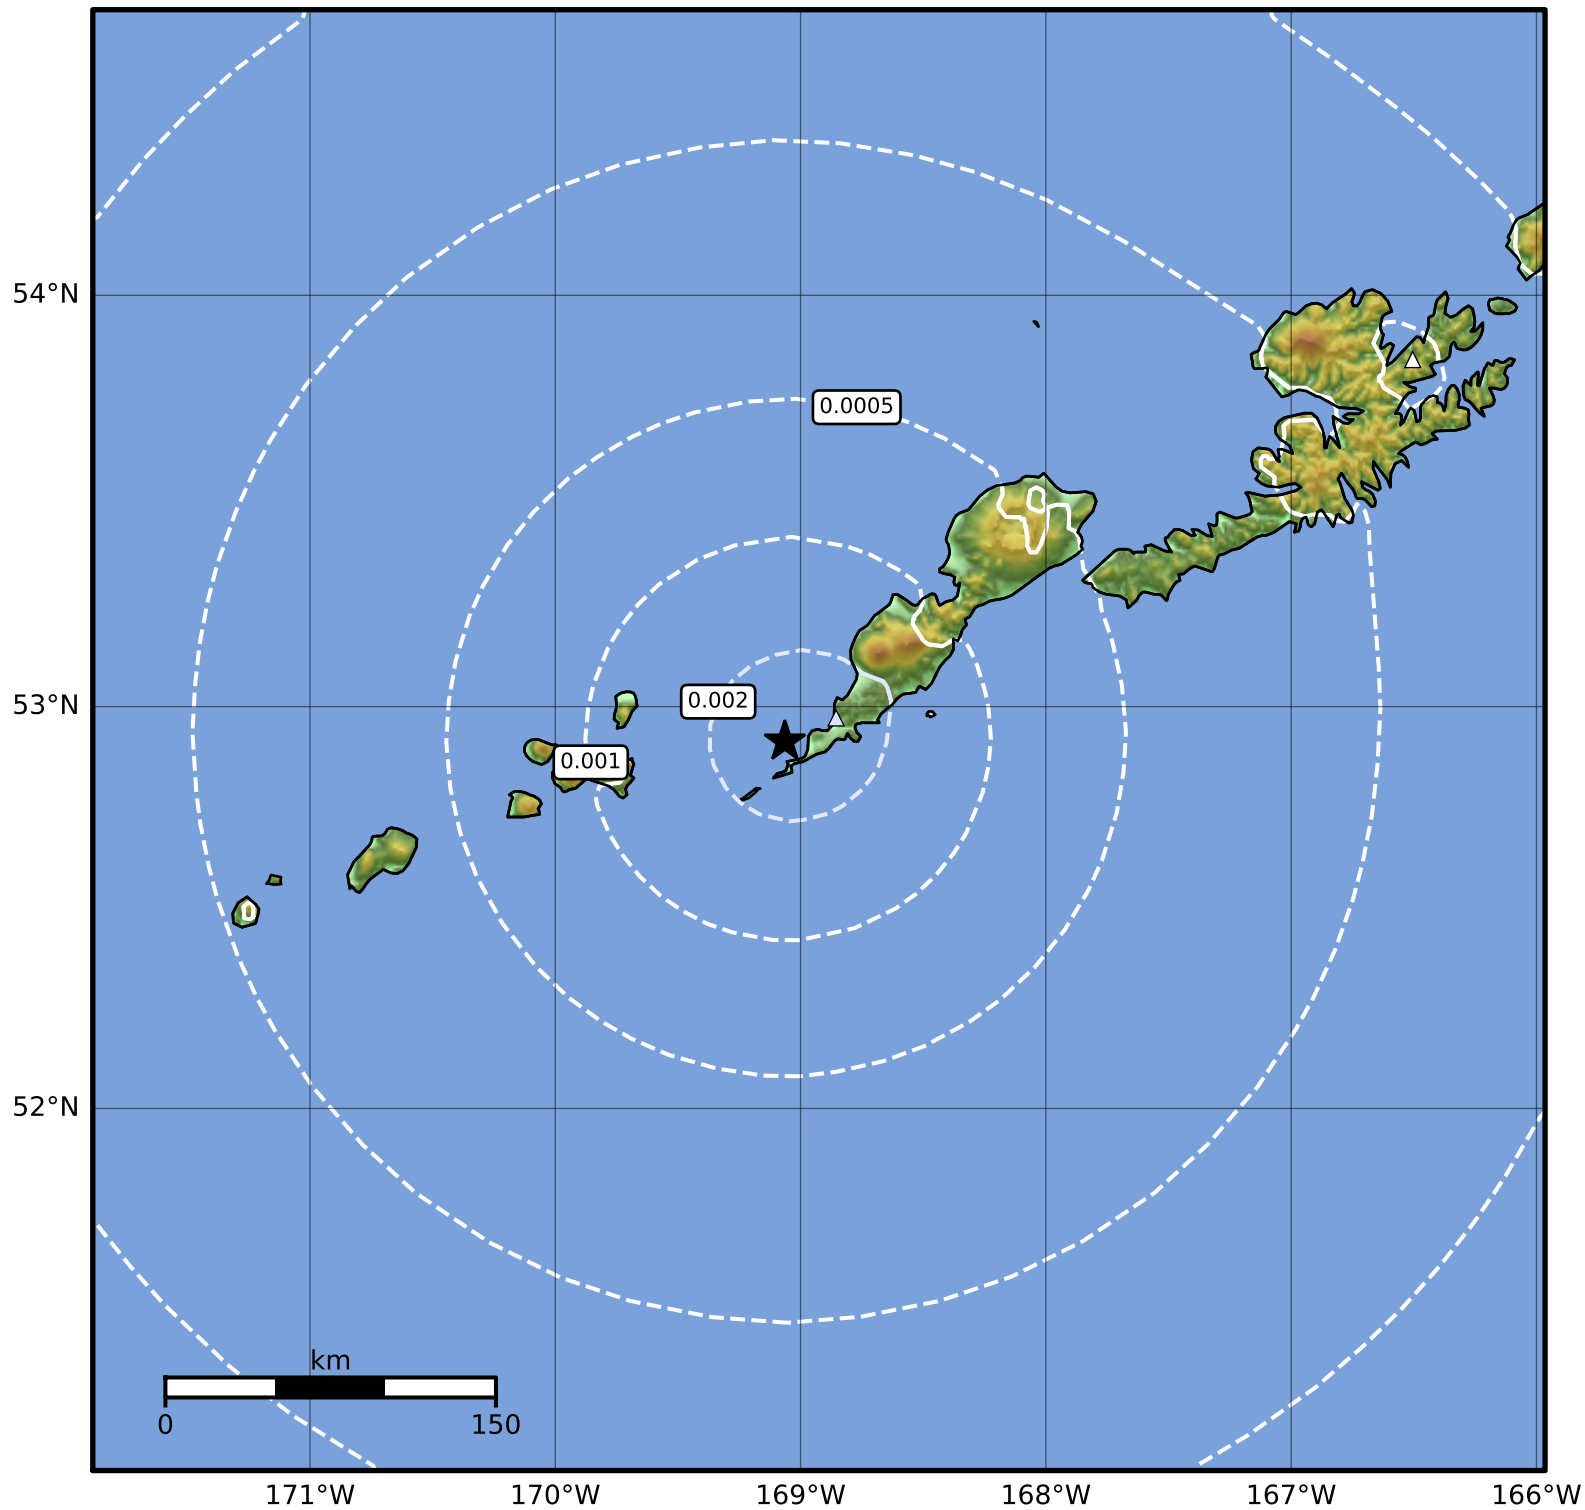

3.0 Second Peak Spectral Acceleration Map Alaska Earthquake Center
 ShakeMap: 13 km (8 miles) W of Nikolski
 Dec 29, 2023 17:21:34 UTC M3.6 N52.91 W169.06 Depth: 44.1km ID:ak023gombx7m

Scale based on Worden et al. (2012)

Version 1: Processed 2023-12-29T17:24:10Z

△ Seismic Instrument ○ Reported Intensity

★ Epicenter