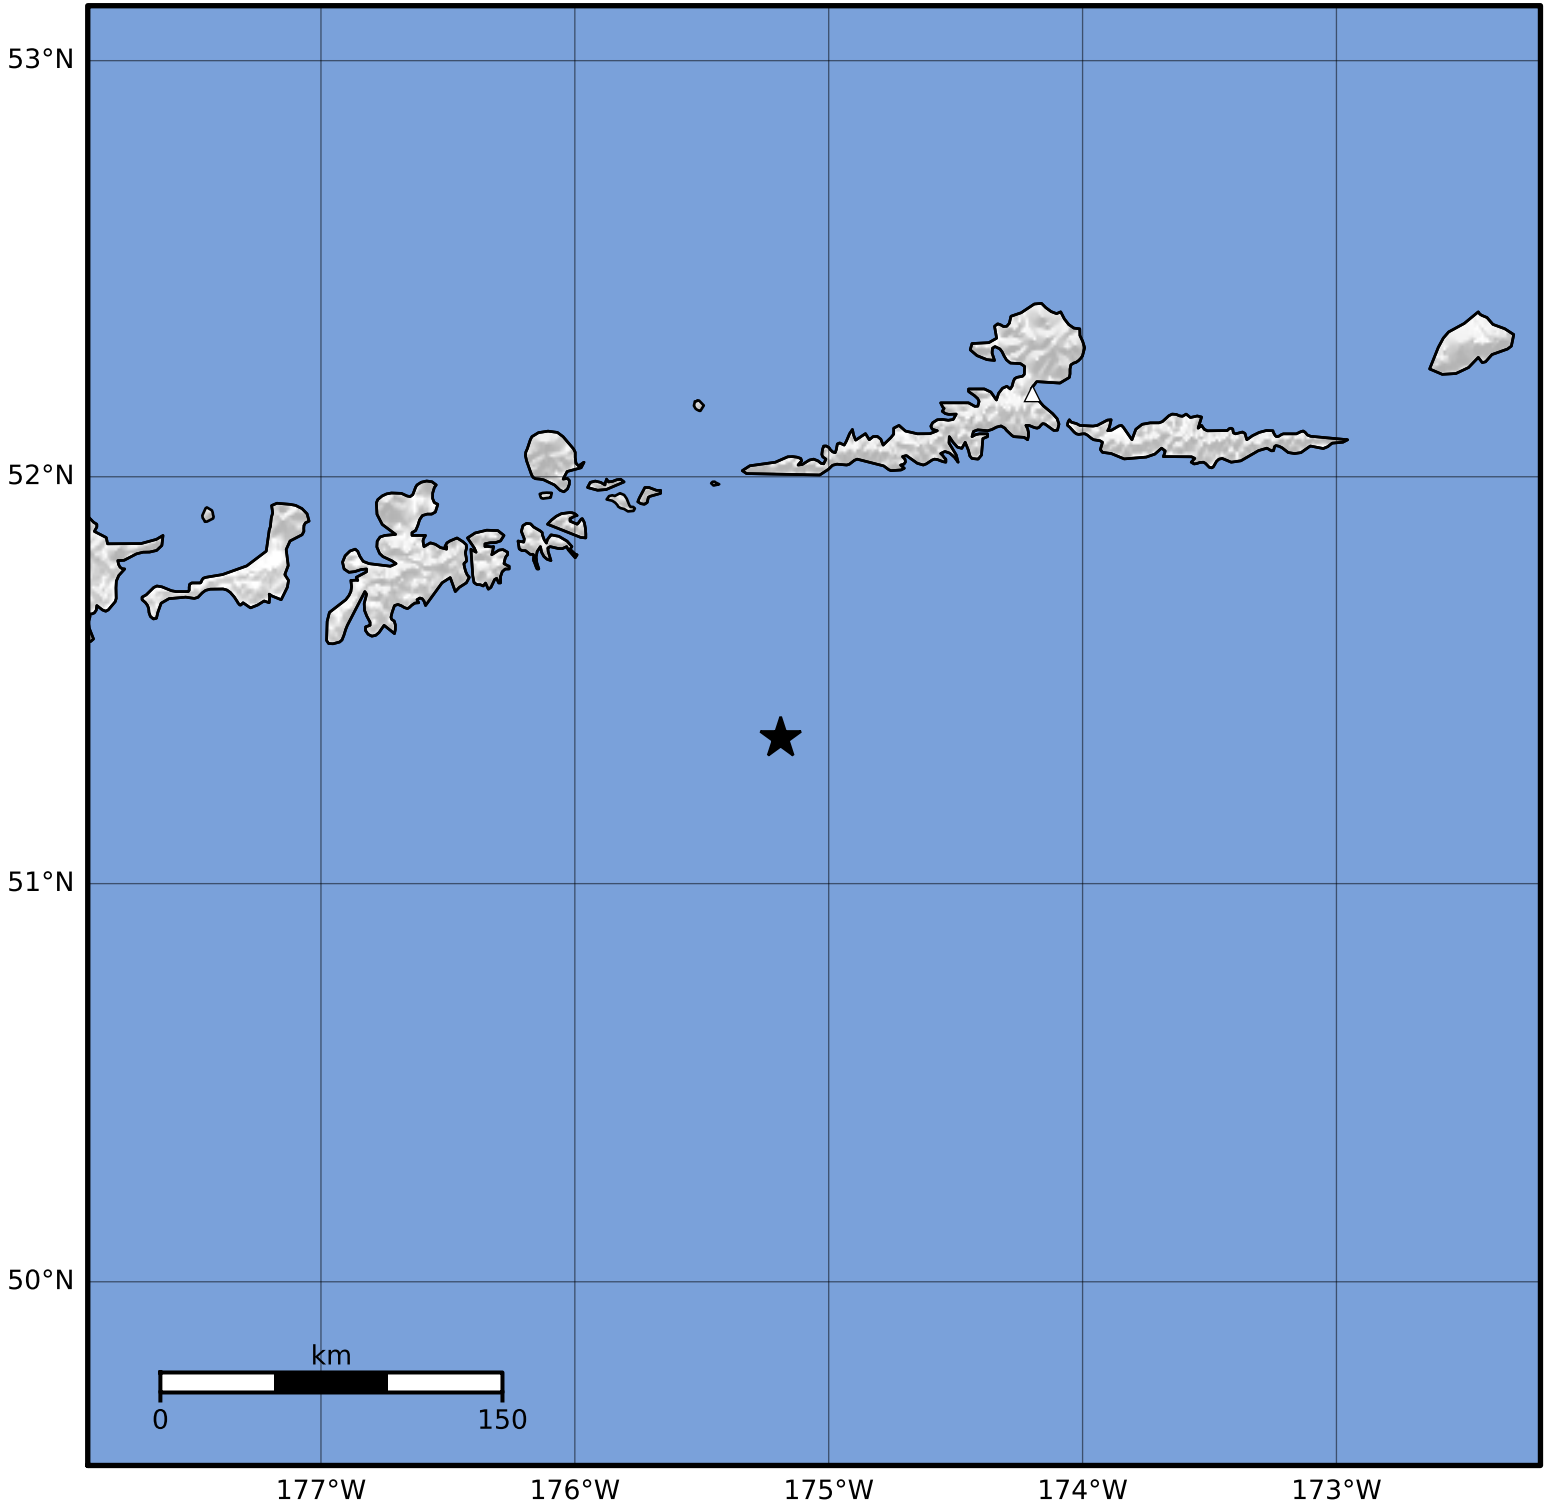

Macroseismic Intensity Map Alaska Earthquake Center  
 ShakeMap: 115 km (71 miles) SW of Atka  
 Dec 29, 2023 21:15:38 UTC M3.6 N51.36 W175.19 Depth: 36.5km ID:ak023goodo6

SHAKING	Not felt	Weak	Light	Moderate	Strong	Very strong	Severe	Violent	Extreme
DAMAGE	None	None	None	Very light	Light	Moderate	Moderate/heavy	Heavy	Very heavy
PGA(%g)	<0.0464	0.297	2.76	6.2	11.5	21.5	40.1	74.7	>139
PGV(cm/s)	<0.0215	0.135	1.41	4.65	9.64	20	41.4	85.8	>178
INTENSITY	<b>I</b>	<b>II-III</b>	<b>IV</b>	<b>V</b>	<b>VI</b>	<b>VII</b>	<b>VIII</b>	<b>IX</b>	<b>X+</b>

Scale based on Worden et al. (2012)

Version 1: Processed 2023-12-29T21:19:31Z

△ Seismic Instrument ○ Reported Intensity

★ Epicenter