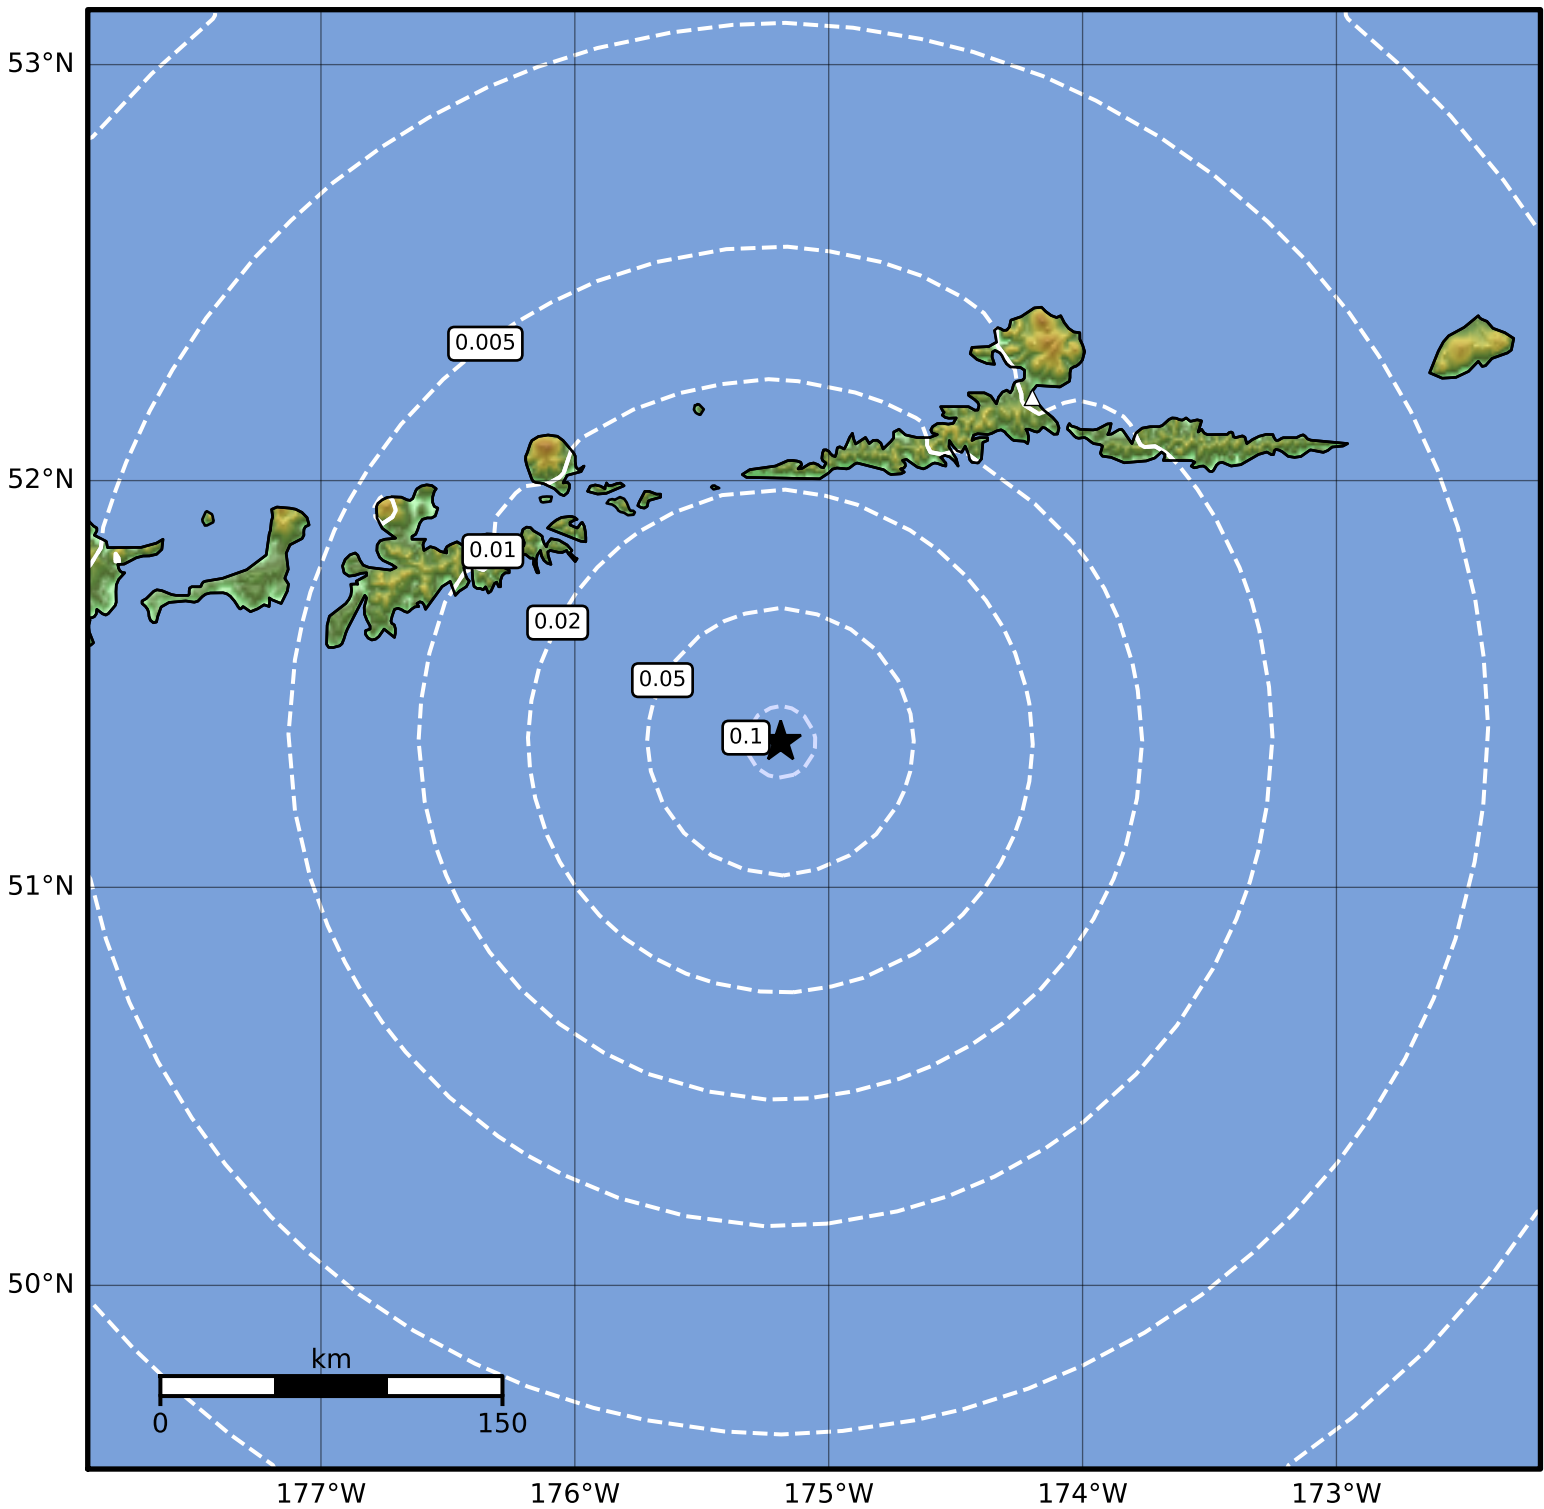

Peak Ground Acceleration Map Alaska Earthquake Center
 ShakeMap: 115 km (71 miles) SW of Atka
 Dec 29, 2023 21:15:38 UTC M3.6 N51.36 W175.19 Depth: 36.5km ID:ak023goodo6

PGA (%g)	0.1	0.2	0.5	1	2	5	10	20	50	100	200
----------	-----	-----	-----	---	---	---	----	----	----	-----	-----

Scale based on Worden et al. (2012)

Version 1: Processed 2023-12-29T21:19:31Z

△ Seismic Instrument ○ Reported Intensity

★ Epicenter