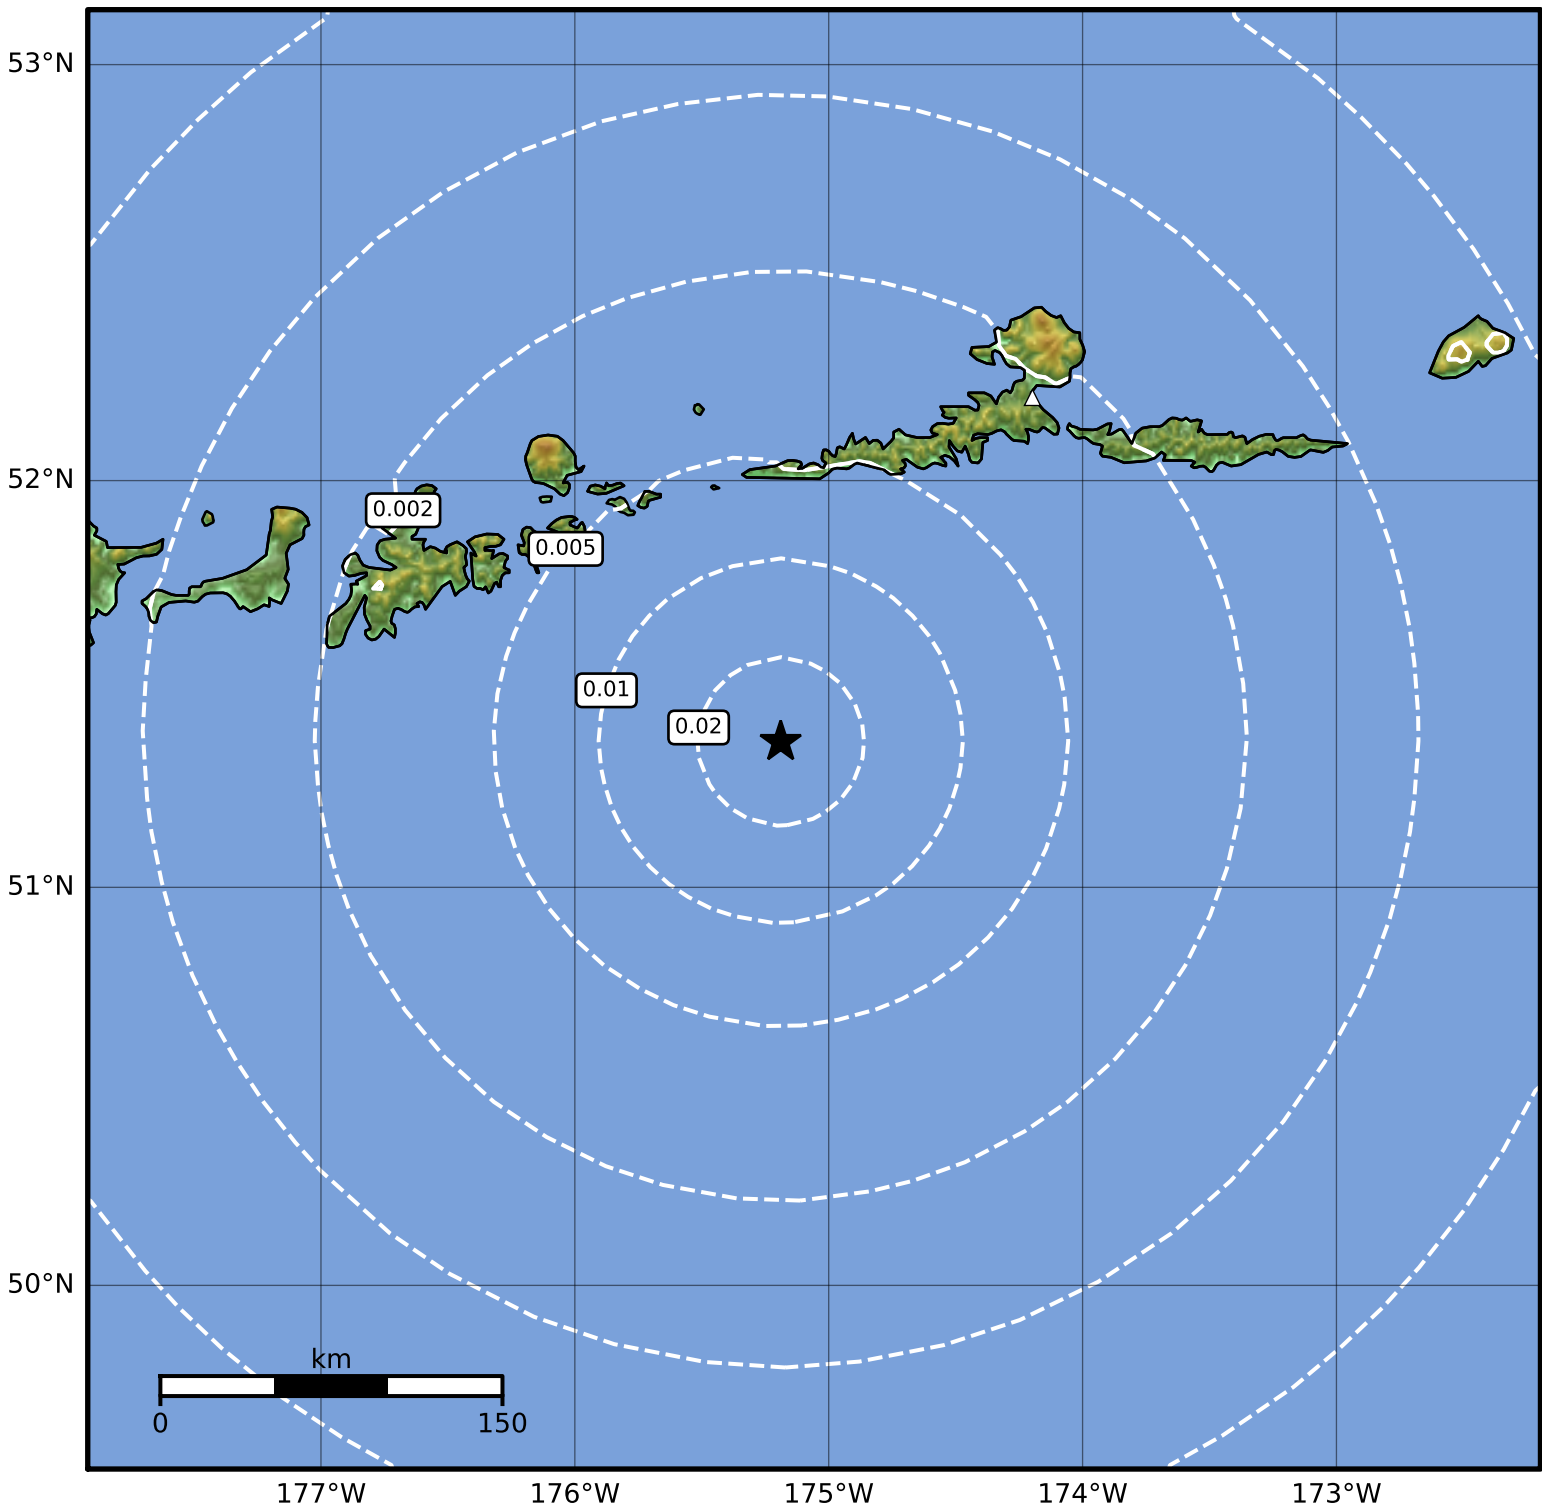

Peak Ground Velocity Map Alaska Earthquake Center  
ShakeMap: 115 km (71 miles) SW of Atka  
Dec 29, 2023 21:15:38 UTC M3.6 N51.36 W175.19 Depth: 36.5km ID:ak023goodo6

Scale based on Worden et al. (2012)

Version 1: Processed 2023-12-29T21:19:31Z

△ Seismic Instrument ○ Reported Intensity

★ Epicenter